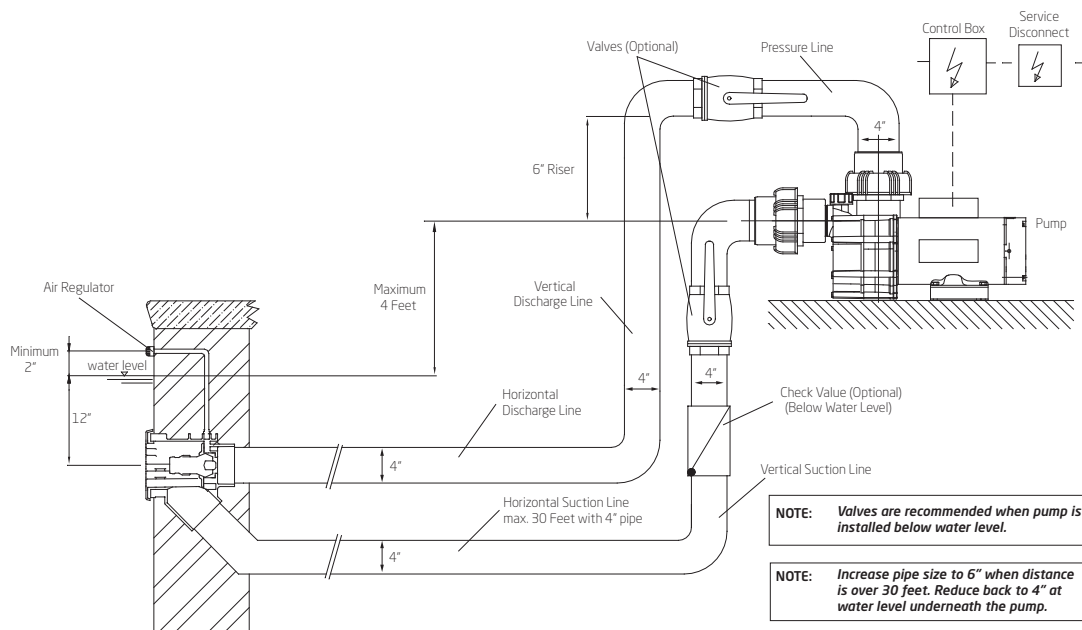

Installation Specifications