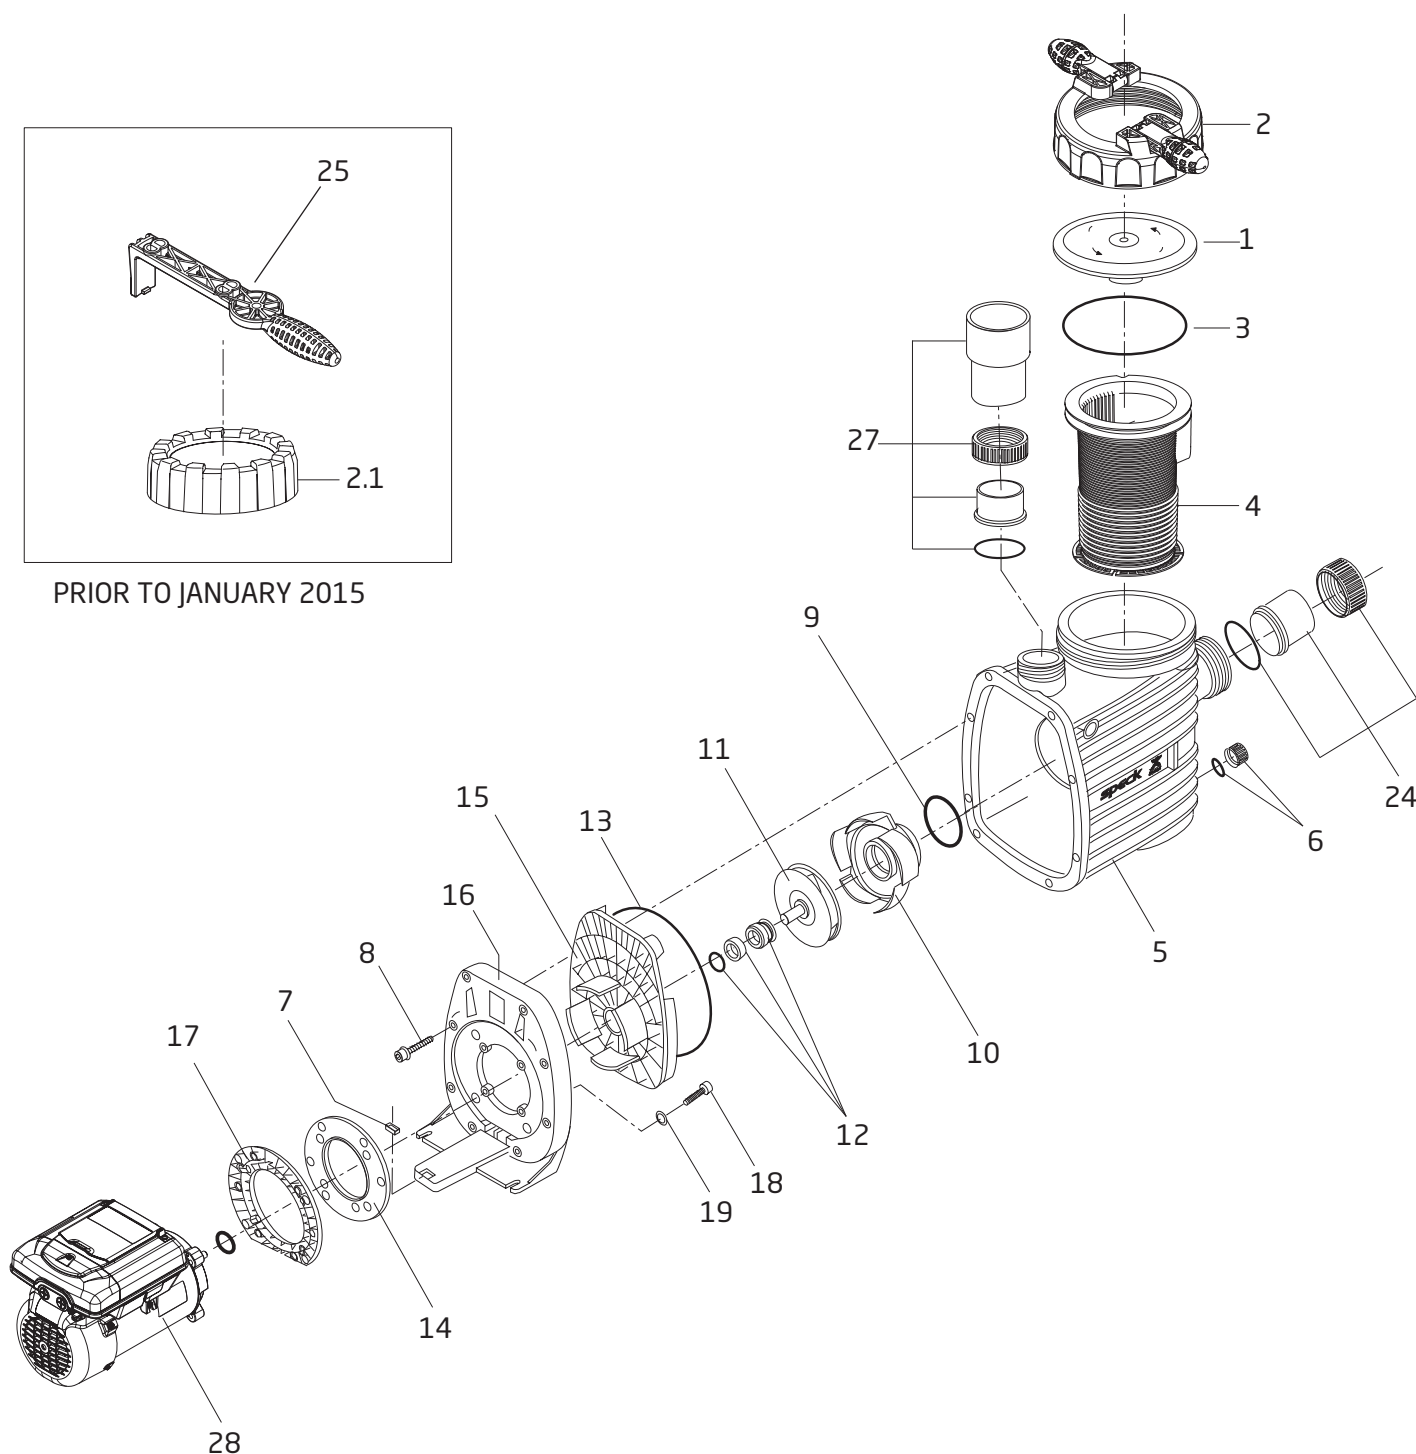

# BADU<sup>®</sup> EcoM3 V (1.65)

Variable Speed Swimming Pool Pump

PRIOR TO JANUARY 2015

# BADU® EcoM3 V (1.65)

## Variable Speed Swimming Pool Pump

Order #	Drawing Number	Qty Required	Description	List Price
2901116010	1	1	LID - CLEAR	\$ 18.20
2921116012B	NOT SHOWN	1	LID - CLEAR WITH LED LIGHT	41.20
2921116022	2	1	LOCK RING WITH HANDLES - LID	33.40
2921141210	3	1	O-RING - LID 137 x 5mm	4.70
2901114300	4	1	BASKET - ONE PIECE	15.80
2921110130	5	1	CASING	164.50
2901158200	6	1	DRAIN CAP 3/8" WITH GASKET - CASING	2.50
2920889410	7	3	LEGO SPACER	0.40
2991000091	8	8	SCREW - CASING HEX/SLOT M7 x 48mm SS	3.90
2920141210	9	1	O-RING - DIFFUSER 90 x 5mm	3.10
2921117412	10	1	DIFFUSER	45.40
2920223090	11	1	IMPELLER 101 / 9.0mm	70.50
2920343310	12	1	MECHANICAL SEAL (20mm) COMPLETE	51.90
2921141222	13	1	O-RING - CASING 190 x 6mm	9.50
2920216110	14	1	INTERMEDIATE FLANGE	8.20
2921116110	15	1	SEAL HOUSING	30.40
2921111300	16	1	FLANGE	38.40
2920110200	17	1	MOTOR FLANGE - 56 FRAME	13.90
2991400029	18	4	BOLT - MOTOR (3/8"-16 x 2.25")	2.50
2991400035	19	4	WASHER - MOTOR BOLT (3/8") SS	0.50
2921770005	24	1	SET - SUCTION UNION COMPLETE	12.90
2500300902	27	1	SET - DISCHARGE UNION COMPLETE	30.40
2500300914	24 & 27	1	COMPLETE UNION PACKAGE - SUCTION/DISCHARGE	43.30
M48AA85A01	28	1	MOTOR - VARIABLE SPEED 1.65 THP, 1 PH, 208-230V	950.00
<b>Optional Parts</b>				
2901116020	2.1	1	LOCK RING - LID	19.60
2921157700	25	1	SPANNER - LID	12.80