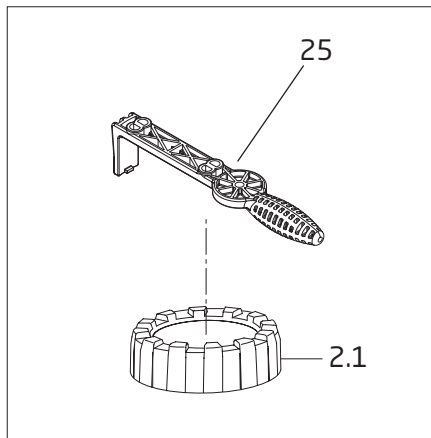

# BADU<sup>®</sup> EcoM3 V (1.65)

Variable Speed Swimming Pool Pump

PRIOR TO JANUARY 2015

## Variable Speed Swimming Pool Pump

Order #	Drawing Number	Qty Required	Description	List Price
2901116010	1	1	LID - CLEAR	\$ 18.20
2921116012B	NOT SHOWN	1	LID - CLEAR WITH LED LIGHT	41.20
2921116022	2	1	LOCK RING WITH HANDLES - LID	33.40
2921141210	3	1	O-RING - LID 137 x 5mm	4.70
2901114300	4	1	BASKET - ONE PIECE	15.80
2921110130	5	1	CASING	164.50
2901158200	6	1	DRAIN CAP 3/8" WITH GASKET - CASING	2.50
2920889410	7	3	LEGO SPACER	0.40
2991000091	8	8	SCREW - CASING HEX/SLOT M7 x 48mm SS	3.90
2920141210	9	1	O-RING - DIFFUSER 90 x 5mm	3.10
2921117412	10	1	DIFFUSER	45.40
2920223090	11	1	IMPELLER 101 / 9.0mm	70.50
2920343310	12	1	MECHANICAL SEAL (20mm) COMPLETE	51.90
2921141222	13	1	O-RING - CASING 190 x 6mm	9.50
2920216110	14	1	INTERMEDIATE FLANGE	8.20
2921116110	15	1	SEAL HOUSING	30.40
2921111300	16	1	FLANGE	38.40
2920110200	17	1	MOTOR FLANGE - 56 FRAME	13.90
2991400029	18	4	BOLT - MOTOR (3/8"-16 x 2.25")	2.50
2991400035	19	4	WASHER - MOTOR BOLT (3/8") SS	0.50
2921770005	24	1	SET - SUCTION UNION COMPLETE	12.90
2500300902	27	1	SET - DISCHARGE UNION COMPLETE	30.40
2500300914	24 & 27	1	COMPLETE UNION PACKAGE - SUCTION/DISCHARGE	43.30
M48AA85A01	28	1	MOTOR - VARIABLE SPEED 1.65 THP, 1 PH, 208-230V	950.00
<b>Optional Parts</b>				
2901116020	2.1	1	LOCK RING - LID	19.60
2921157700	25	1	SPANNER - LID	12.80