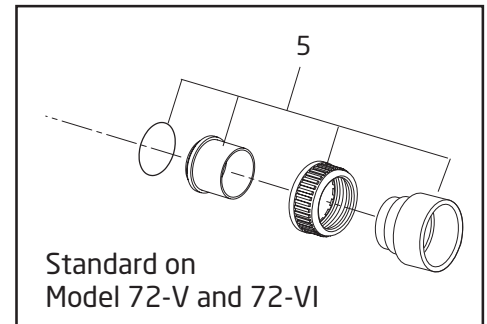

MODEL 72

Swimming Pool Pump

PRIOR TO JANUARY 2015

MODEL 72

Swimming Pool Pump

Order #	Drawing Number	Qty Required	Description	List Price
2921116022	1	1	LOCK RING WITH HANDLES - LID	\$ 33.40
2901116010	2	1	LID - CLEAR	18.20
2921116012B	NOT SHOWN	1	LID - CLEAR WITH LED LIGHT	41.20
2921141210	3	1	O-RING - LID 137 x 5mm	4.70
2901114300	4	1	BASKET - ONE PIECE	15.80
2921770006	5*	2	SET - 3" UNION COMPLETE - (STANDARD -VI)	29.90
2500300918	5**	1	3" UNION PACKAGE CPL - SUCTION & DISCHARGE (STANDARD -VI)	59.60
2921770005	6*	2	SET - 2" PVC UNION COMPLETE - (STANDARD -IV, -V)	12.90
2500300926	6**	1	2" PVC UNION PACKAGE CPL - SUCTION & DISCHARGE (STANDARD -IV, -V)	26.00
2901158200	7	1	DRAIN CAP 3/8" WITH GASKET - CASING	2.50
2901410101	8	1	CASING (PPGF30) - LIGHT GRAY	154.10
2920141210	9	1	O-RING - DIFFUSER 90 x 5mm	3.10
2921317420	10	1	DIFFUSER	45.40
2920423020	11	1	IMPELLER (-IV) 2.0 HP S.F. 1.0 118/11.5mm	46.80
2920523040	11.1	1	IMPELLER (-V) 2.5 HP S.F. 1.0 113/16.0mm	46.80
2921700003	11.2	1	IMPELLER (-VI) 3.5 HP S.F. 1.0 117/21.0mm	46.80
2901441220	12	1	O-RING - CASING 225 x 6mm	14.20
2920343310	13	1	MECHANICAL SEAL (20mm) COMPLETE	51.90
2901416101A	14	1	SEAL HOUSING	40.00
2991000096	15	4	BOLT - MOTOR, HEX (3/8 - 16 x 1-1/2") SS	2.60
2991400035	15	4	WASHER - MOTOR BOLT (3/8") SS	0.50
2901411301	16	1	FLANGE	50.20
2920889410	17	2	LEGO SPACER	0.40
2991000091	18	10	SCREW - CASING HEX/SLOT M7 x 48mm SS	3.90

* 3" SUCTION & DISCHARGE UNION SET - INCLUDES NUT, O-RING, AND ADAPTOR

** 2" SUCTION & DISCHARGE UNION SET - INCLUDES NUT, AND O-RING

Parts Below Are Unique To The Model 72 Shipped Prior To January, 2015

Go Kits For The Model 72

SPK-72-GOKIT	1	KIT INCLUDES THE FOLLOWING PARTS:	76.10
		2921141210 - O-RING LID 137 x 5mm	
		2920141210 - O-RING DIFFUSER 90 x 5mm	
		2920343310 - MECHANICAL SEAL (20mm) CPL	
		2901441220 - O-RING CASING 225 x 6mm	
		2901141211 - O-RING UNION 68 x 3.5mm	