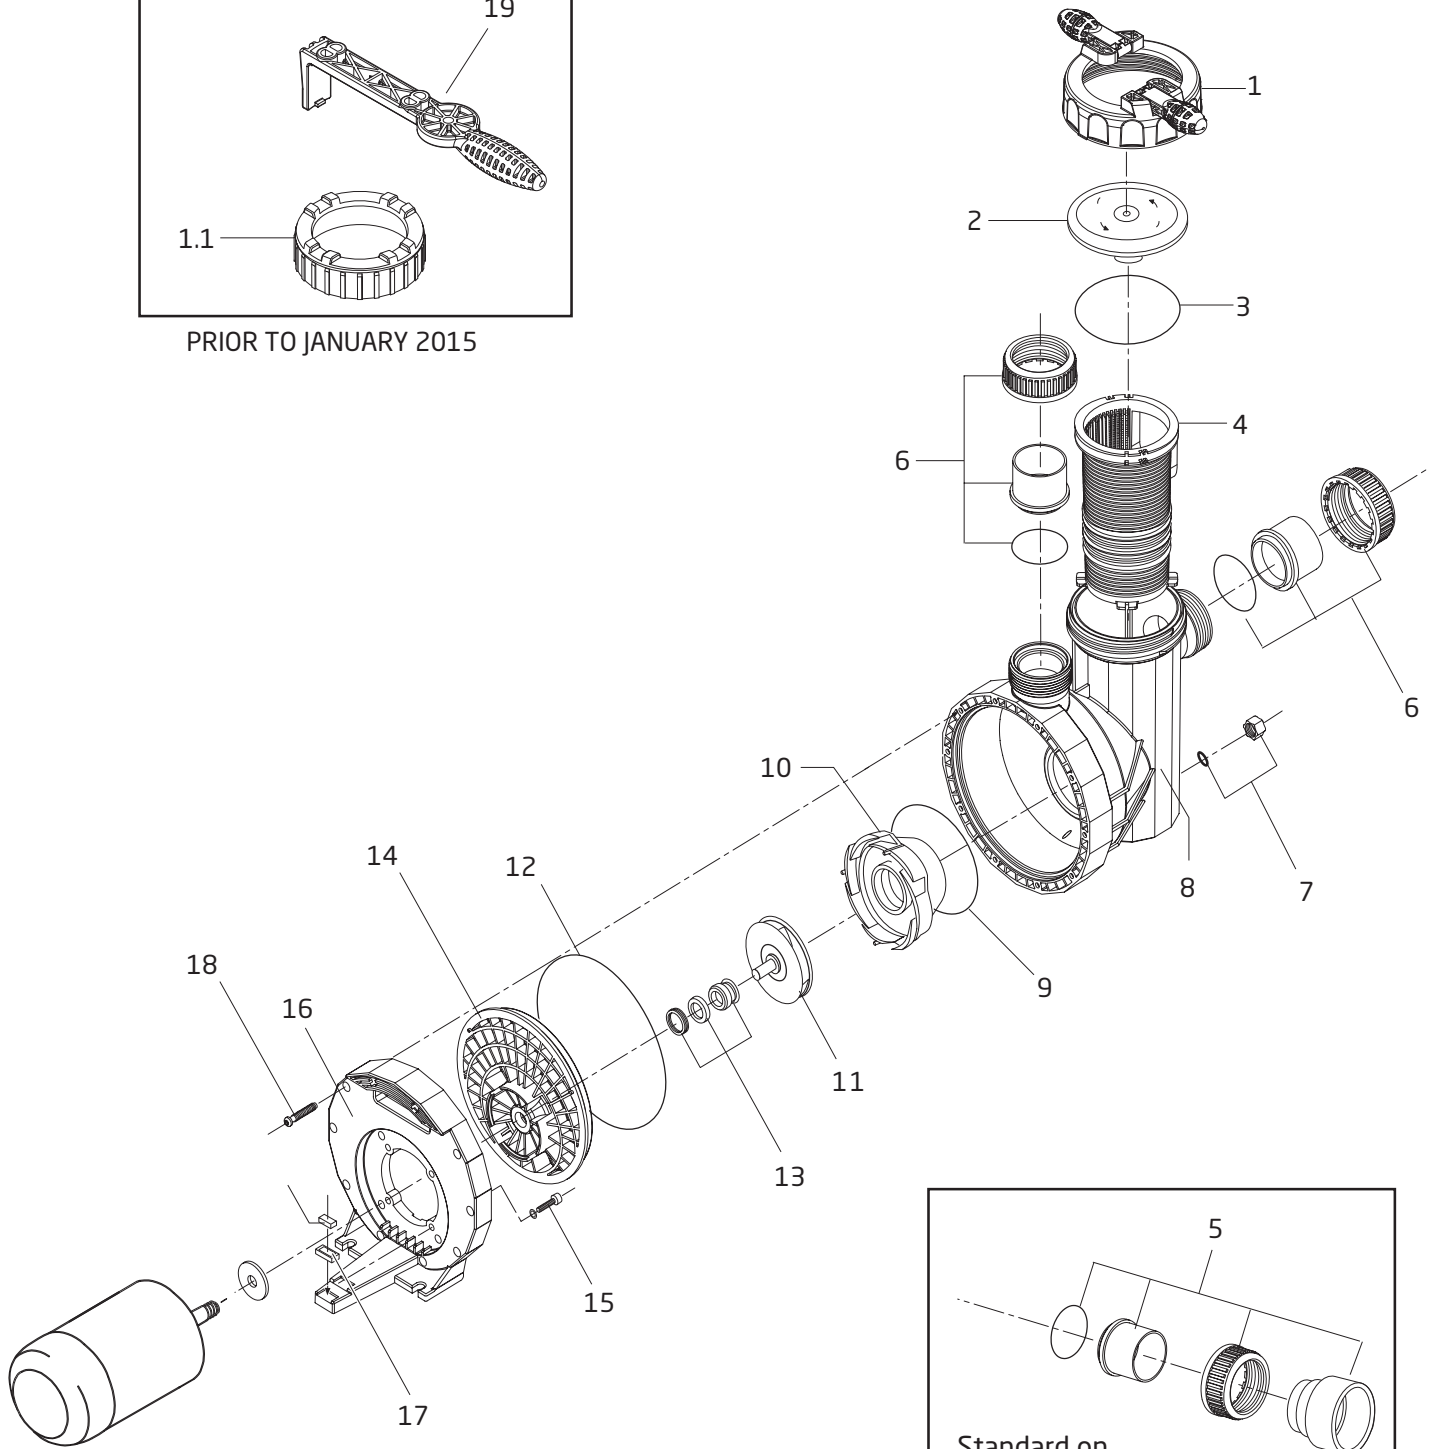

MODEL 72

Swimming Pool Pump

PRIOR TO JANUARY 2015

MODEL 72

Swimming Pool Pump

Order #	Drawing Number	Qty Required	Description	List Price
2921116022	1	1	LOCK RING WITH HANDLES - LID	\$ 33.40
2901116010	2	1	LID - CLEAR	18.20
2921116012B	NOT SHOWN	1	LID - CLEAR WITH LED LIGHT	41.20
2921141210	3	1	O-RING - LID 137 x 5mm	4.70
2901114300	4	1	BASKET - ONE PIECE	15.80
2921770006	5*	2	SET - 3" UNION COMPLETE - (STANDARD -VI)	29.90
2500300918	5**	1	3" UNION PACKAGE CPL - SUCTION & DISCHARGE (STANDARD -VI)	59.60
2921770005	6*	2	SET - 2" PVC UNION COMPLETE - (STANDARD -IV, -V)	12.90
2500300926	6**	1	2" PVC UNION PACKAGE CPL - SUCTION & DISCHARGE (STANDARD -IV, -V)	26.00
2901158200	7	1	DRAIN CAP 3/8" WITH GASKET - CASING	2.50
2901410101	8	1	CASING (PPGF30) - LIGHT GRAY	154.10
2920141210	9	1	O-RING - DIFFUSER 90 x 5mm	3.10
2921317420	10	1	DIFFUSER	45.40
2920423020	11	1	IMPELLER (-IV) 2.0 HP S.F. 1.0 118/11.5mm	46.80
2920523040	11.1	1	IMPELLER (-V) 2.5 HP S.F. 1.0 113/16.0mm	46.80
2921700003	11.2	1	IMPELLER (-VI) 3.5 HP S.F. 1.0 117/21.0mm	46.80
2901441220	12	1	O-RING - CASING 225 x 6mm	14.20
2920343310	13	1	MECHANICAL SEAL (20mm) COMPLETE	51.90
2901416101A	14	1	SEAL HOUSING	40.00
2991000096	15	4	BOLT - MOTOR, HEX (3/8 - 16 x 1-1/2") SS	2.60
2991400035	15	4	WASHER - MOTOR BOLT (3/8") SS	0.50
2901411301	16	1	FLANGE	50.20
2920889410	17	2	LEGO SPACER	0.40
2991000091	18	10	SCREW - CASING HEX/SLOT M7 x 48mm SS	3.90

* 3" SUCTION & DISCHARGE UNION SET - INCLUDES NUT, O-RING, AND ADAPTOR

** 2" SUCTION & DISCHARGE UNION SET - INCLUDES NUT, AND O-RING

Parts Below Are Unique To The Model 72 Shipped Prior To January, 2015

Go Kits For The Model 72

SPK-72-GOKIT	1	KIT INCLUDES THE FOLLOWING PARTS:	76.10
		2921141210 - O-RING LID 137 x 5mm	
		2920141210 - O-RING DIFFUSER 90 x 5mm	
		2920343310 - MECHANICAL SEAL (20mm) CPL	
		2901441220 - O-RING CASING 225 x 6mm	
		2901141211 - O-RING UNION 68 x 3.5mm	