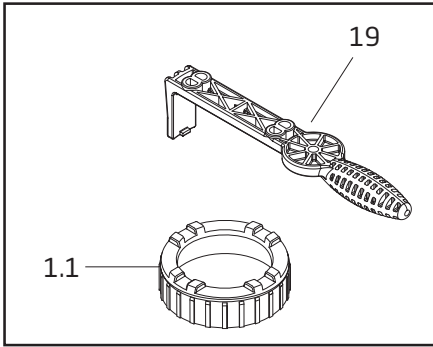

MODEL 72

Swimming Pool Pump

PRIOR TO JANUARY 2015

MODEL 72

Swimming Pool Pump

Order #	Drawing Number	Qty Required	Description	List Price
2921116022	1	1	LOCK RING WITH HANDLES - LID	\$ 33.40
2901116010	2	1	LID - CLEAR	18.20
2921116012B	NOT SHOWN	1	LID - CLEAR WITH LED LIGHT	41.20
2921141210	3	1	O-RING - LID 137 x 5mm	4.70
2901114300	4	1	BASKET - ONE PIECE	15.80
2921770006	5*	2	SET - 3" UNION COMPLETE - (STANDARD -VI)	29.90
2500300918	5**	1	3" UNION PACKAGE CPL - SUCTION & DISCHARGE (STANDARD -VI)	59.60
2921770005	6*	2	SET - 2" PVC UNION COMPLETE - (STANDARD -IV, -V)	12.90
2500300926	6**	1	2" PVC UNION PACKAGE CPL - SUCTION & DISCHARGE (STANDARD -IV, -V)	26.00
2901158200	7	1	DRAIN CAP 3/8" WITH GASKET - CASING	2.50
2901410101	8	1	CASING (PPGF30) - LIGHT GRAY	154.10
2920141210	9	1	O-RING - DIFFUSER 90 x 5mm	3.10
2921317420	10	1	DIFFUSER	45.40
2920423020	11	1	IMPELLER (-IV) 2.0 HP S.F. 1.0 118/11.5mm	46.80
2920523040	11.1	1	IMPELLER (-V) 2.5 HP S.F. 1.0 113/16.0mm	46.80
2921700003	11.2	1	IMPELLER (-VI) 3.5 HP S.F. 1.0 117/21.0mm	46.80
2901441220	12	1	O-RING - CASING 225 x 6mm	14.20
2920343310	13	1	MECHANICAL SEAL (20mm) COMPLETE	51.90
2901416101A	14	1	SEAL HOUSING	40.00
2991000096	15	4	BOLT - MOTOR, HEX (3/8 - 16 x 1-1/2") SS	2.60
2991400035	15	4	WASHER - MOTOR BOLT (3/8") SS	0.50
2901411301	16	1	FLANGE	50.20
2920889410	17	2	LEGO SPACER	0.40
2991000091	18	10	SCREW - CASING HEX/SLOT M7 x 48mm SS	3.90

* 3" SUCTION & DISCHARGE UNION SET - INCLUDES NUT, O-RING, AND ADAPTOR

** 2" SUCTION & DISCHARGE UNION SET - INCLUDES NUT, AND O-RING

Parts Below Are Unique To The Model 72 Shipped Prior To January, 2015

Go Kits For The Model 72

SPK-72-GOKIT	1	KIT INCLUDES THE FOLLOWING PARTS:	76.10
		2921141210 - O-RING LID 137 x 5mm	
		2920141210 - O-RING DIFFUSER 90 x 5mm	
		2920343310 - MECHANICAL SEAL (20mm) CPL	
		2901441220 - O-RING CASING 225 x 6mm	
		2901141211 - O-RING UNION 68 x 3.5mm	