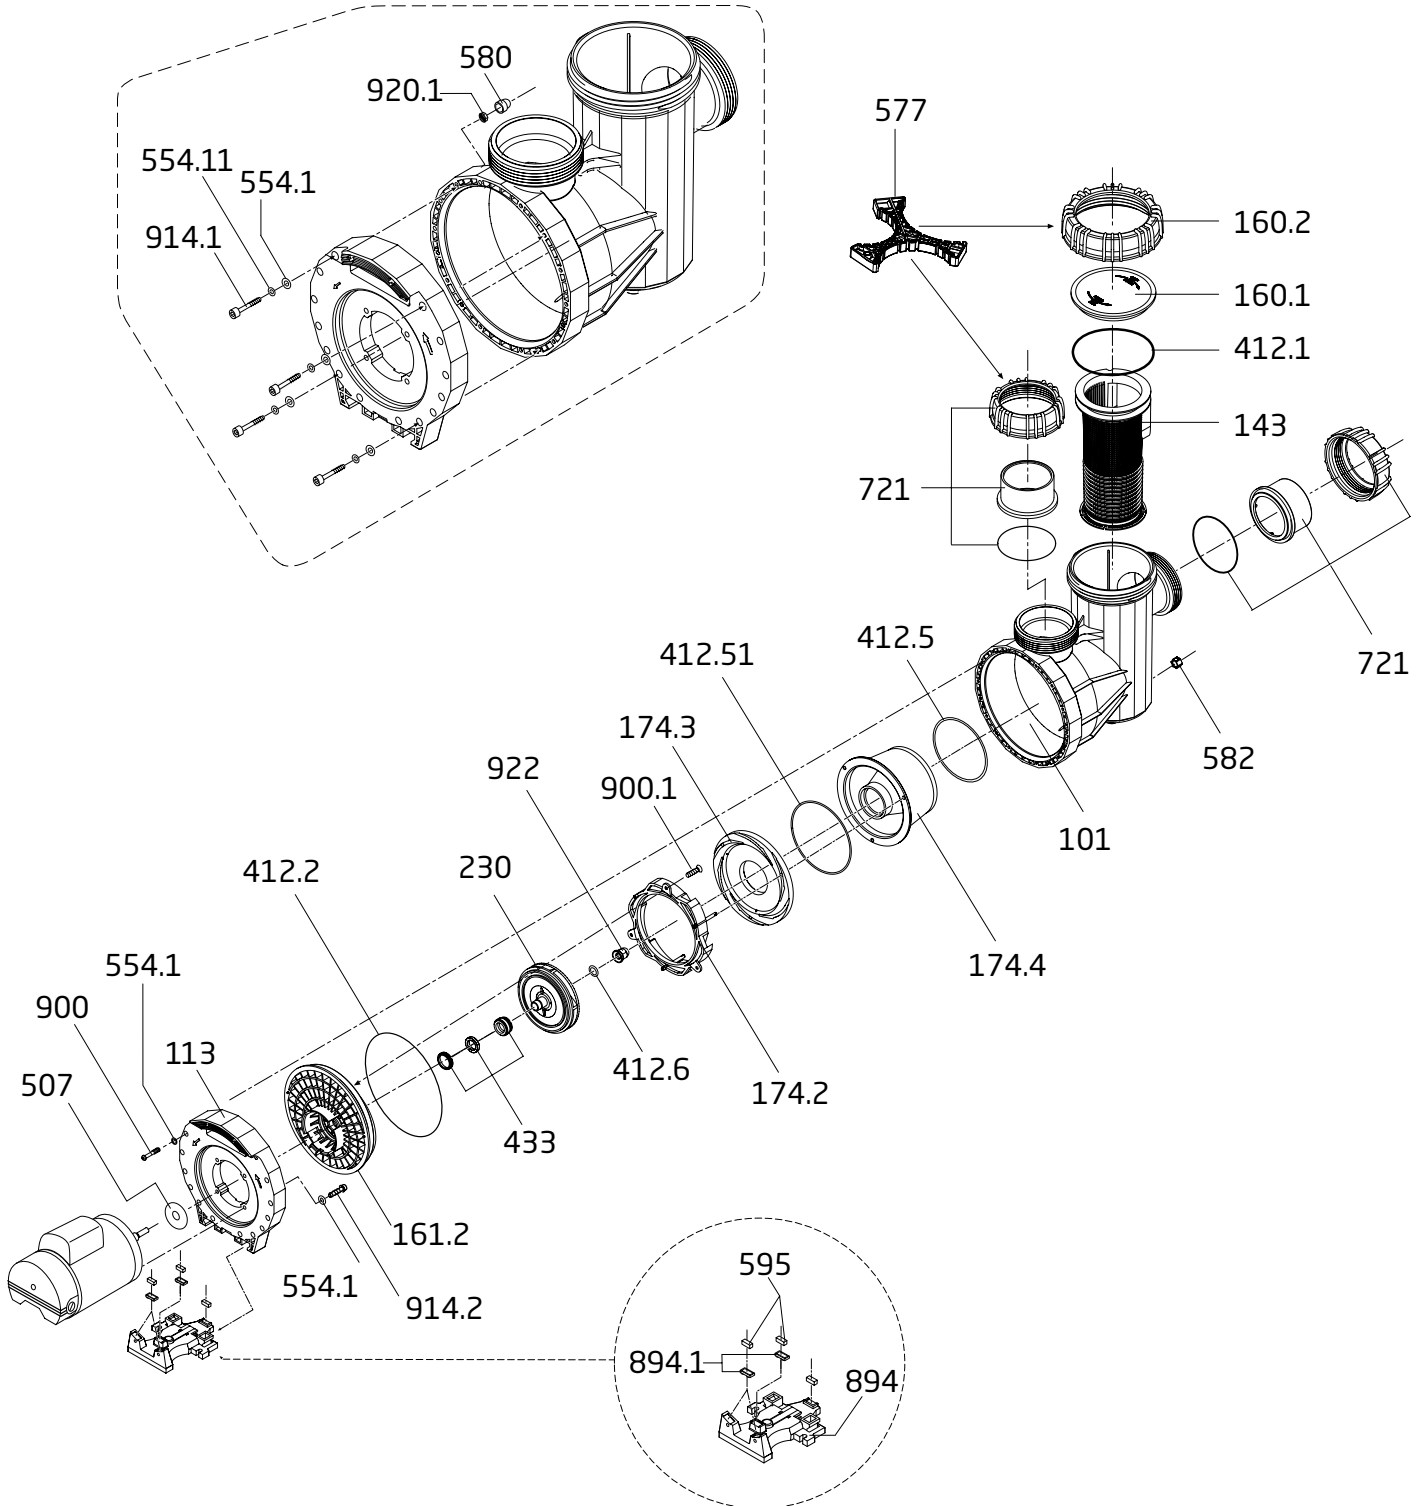

MODEL 95

Swimming Pool Pump

Model 95-V, 95-VI & 95-VIII

MODEL 95

Swimming Pool Pump

Model 95-V, 95-VI & 95-VIII

Order #	Drawing Number	Qty Required	Description	List Price
2902016020	160.2	1	LOCK RING - LID	$ 40.40
2902016010	160.1	1	LID - CLEAR	38.90
2902041210	412.1	1	O-RING - LID 175 x 6.5mm	38.20
2902099800	577	1	SPANNER - LID, UNIONS	48.90
2902014300	143	1	BASKET - ONE PIECE	24.60
2902072154	721	2	UNION HALF PACKAGE - COMPLETE	65.60
2901158200	582	1	DRAIN CAP 3/8" WITH GASKET - CASING	2.50
2902010158	101	1	CASING	288.60
5879120665	914.1	4	BOLT - CASING ALLEN HEAD M6 x 65mm	7.00
5871250600	554.11	4	WASHER - CASING BOLT M6	0.40
2921192015	920.1	4	NUT - M6 SERRATED - CASING BOLT	1.30
2902058000	580	4	PROTECTIVE CAP - CASING BOLT	2.40
2902041252A	412.5	1	O-RING - DIFFUSER 123 x 5mm	2.60
2902017425	174.2	1	DIFFUSER	13.10
2902017421	174.4	1	CONFUSOR FOR DIFFUSER	48.60
2902017424	174.3	1	COVER DISK - DIFFUSER	13.40
2902041251	412.51	1	O-RING - CONFUSOR 145 x 2.5mm	13.10
2902021129	230	1	IMPELLER (-V) 2.4 THP (2.0 HP S.F. 1.2) 112 / 9mm	58.00
2902011411	230.1	1	IMPELLER (-VI) 3.45 THP (3.0 HP S.F. 1.15) 114 / 11.75mm	58.00
2902012112	230.2	1	IMPELLER (-VIII) 5.0 THP (4.0 HP S.F. 1.25) 123 / 12.5mm	58.00
2923541229	412.6	1	O-RING - SHAFT 16.9 x 2.75mm	4.70
2902041220	412.2	1	O-RING - CASING 265 x 6mm	43.00
2923592200	922	1	NUT - IMPELLER - PLASTIC W/ BRASS INSERT M12	15.10
2920343310	433	1	MECHANICAL SEAL (20mm) COMPLETE	51.90
2902016121	161.2	1	SEAL HOUSING 150mm	56.20
5879120835	914.2	4	BOLT - MOTOR ALLEN HEAD M8 x 35mm	3.60
5871250800	554.1	20	WASHER - MOTOR BOLT - CASING SCREW 8.4mm	0.50
2902011300	113	1	FLANGE	65.50
5879825522	900.1	3	SCREW - DIFFUSER 5.5 x 22mm	2.30
2921690002	900	12	SCREW - CASING - ALLEN HEAD M7 x 48mm	2.60
2902089400	894	1	BASE - MOTOR	37.50
2901489420	NOT SHOWN	1	MOTOR SUPPORT - MOTOR BASE	3.90
2902090020	NOT SHOWN	2	SCREW - BASE 4 x 16mm	0.90
2920359501	595	2	RUBBER BUFFER 10 x 10 x 27mm	3.70
2920889420	595.1	1	GASKET - MOTOR SUPPORT 1.4" x 7/16" x 1"	0.60
2920889410	894.1	10	LEGO	0.40
2923151601	NOT SHOWN	1	V-RING 18mm	8.80

Go Kits For The Model 95

SPK-95-GOKIT	1	KIT INCLUDES THE FOLLOWING PARTS:	148.00
		2902041210 - O-RING LID 175 x 6.5mm	
		2920141252A - O-RING DIFFUSER 123 x 5mm	
		2920343310 - MECHANICAL SEAL (20mm) CPL	
		2902041220 - O-RING CASING 265 x 6mm	
		2902041252 - O-RING UNION 123 x 6mm	
		2923541229 - O-RING SHAFT 16.9 x 2.75mm