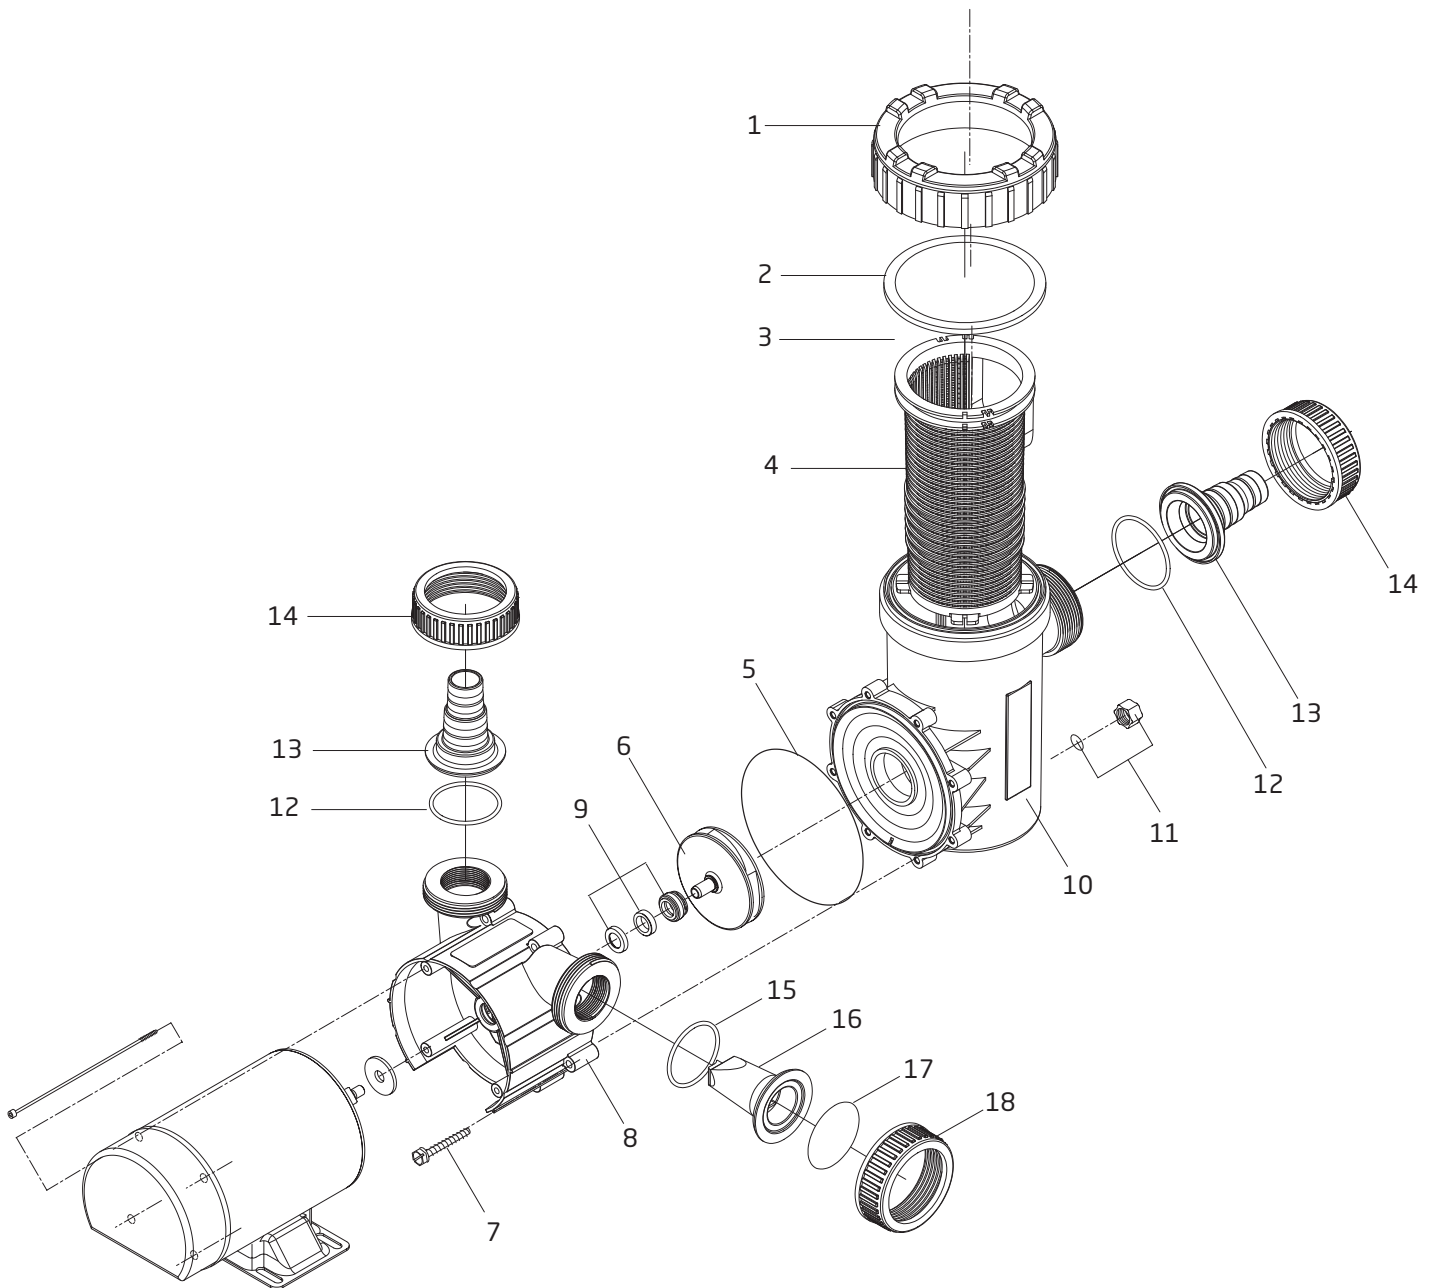

MODEL E71

Swimming Pool Pump

MODEL E71

Swimming Pool Pump

Order #	Drawing Number	Qty Required	Description	List Price
2901116020	1	1	LOCK RING - LID	\$ 19.60
2901116010	2	1	LID - CLEAR	18.20
2921116012B	NOT SHOWN	1	LID - CLEAR WITH LED LIGHT	41.20
2901141201	3	1	O-RING - LID 137 x 5mm	2.90
2901114300	4	1	BASKET - ONE PIECE	15.80
2901141200	5	1	O-RING - CASING 144 x 4mm	3.00
2921923091	6	1	IMPELLER (-I) 0.75 THP (1.0 HP SPL) 99 / 4.5mm	48.90
2921923042	6.1	1	IMPELLER (-II) 1.0 THP (1.5 HP SPL) 98 / 9mm	48.90
2921923193	6.2	1	IMPELLER (-III) 1.5 THP (2.0 HP SPL) 106 / 9mm w/ INSERT	48.90
2991000091	7	8	SCREW - CASING (HEX/WASHER/SLOT) M7 x 48mm	3.90
2901210700	NOT SHOWN	1	CASING (**PUMP CASING INSERT REQUIRED) (Before 2/21/17)	18.50
2901110702	8	1	CASING - DUAL DISCHARGE (After 2/21/17)	34.60
2921606204	9	1	MECHANICAL SEAL (5/8") - CARBON/CERAMIC	13.60
2901110100B	10	1	STRAINER TANK	68.60
2901158200	11	1	DRAIN CAP 3/8" WITH GASKET (YELLOW) - CASING (Before 3/3/17)	2.50
2901158201	11.1	1	DRAIN CAP 3/8" WITH GASKET (ORANGE) - CASING (After 3/3/17)	2.50
2901172114	(12-14)	1	UNION PACKAGE - SUCTION/DISCHARGE - HOSE (STANDARD) (After 2/2/17)	23.40
2901111830	NOT SHOWN	1	PUMP CASING INSERT (-I) (Before 2/21/17)	8.10
2901111840	NOT SHOWN	1	PUMP CASING INSERT (-II) (Before 2/21/17)	8.10
2901111850	NOT SHOWN	1	PUMP CASING INSERT (-III) (Before 2/21/17)	8.10
2901141215	15	1	O-RING - DISCHARGE PLUG 60 x 3.5mm	1.80
2901191600	16	1	PLUG - DISCHARGE PORT ABS	5.90
2901191601	17	1	PLUG COVER - DISCHARGE PORT ABS	1.00
2901172111	18	1	UNION NUT - DISCHARGE PORT	6.00

Go Kits For The Model E71

SPK-E71-GOKIT	1	KIT INCLUDES THE FOLLOWING PARTS:		24.30
			2901141201 - O-RING LID 137 x 5mm	
			2901141200 - O-RING CASING 144 x 4mm	
			2921606204 - MECHANICAL SEAL (5/8") CPL	
			2901141211 - O-RING UNION 68 x 3.5mm	
			2901141215 - O-RING UNION 60 x 3.5mm	