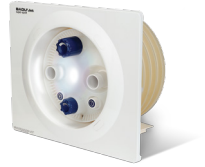

BADU[®]JET super-sport //

SwimJet System

Pricing

Single Phase System with GFCI

Order #	Description	List Price
JS414-2400M-1SW	BaduJet super-sport SwimJet System complete consisting of Dual Nozzle Jet Housing LED Light, Massage Hose, 4.0 HP Pump Model Z1-80/33GS and Control Box	\$ 7,321.00

(Please call Speck Customer Service at (800) 223-8538 for Three Phase Systems)

Winter Cover

Accessories

Order #	Description	List Price
2326000039K	Jet Nozzle Upgrade Kit (Perfect upgrade for swimjet systems sold between 1/2015-6/2016)	\$ 20.00
2300003310	Massage Hose with Pulsator 15' & Hand Grip	286.80
2300022010	Cap with Hand Grip to Close one Nozzle	68.60
2326000010K	Winter Cover Kit	220.40
2326000036	Multi-color LED light	186.10
2326000038	Blue LED light	186.10
2300011200	Badu Swim Mirror - 24" x 32" polished stainless steel with a PVC backing	302.00