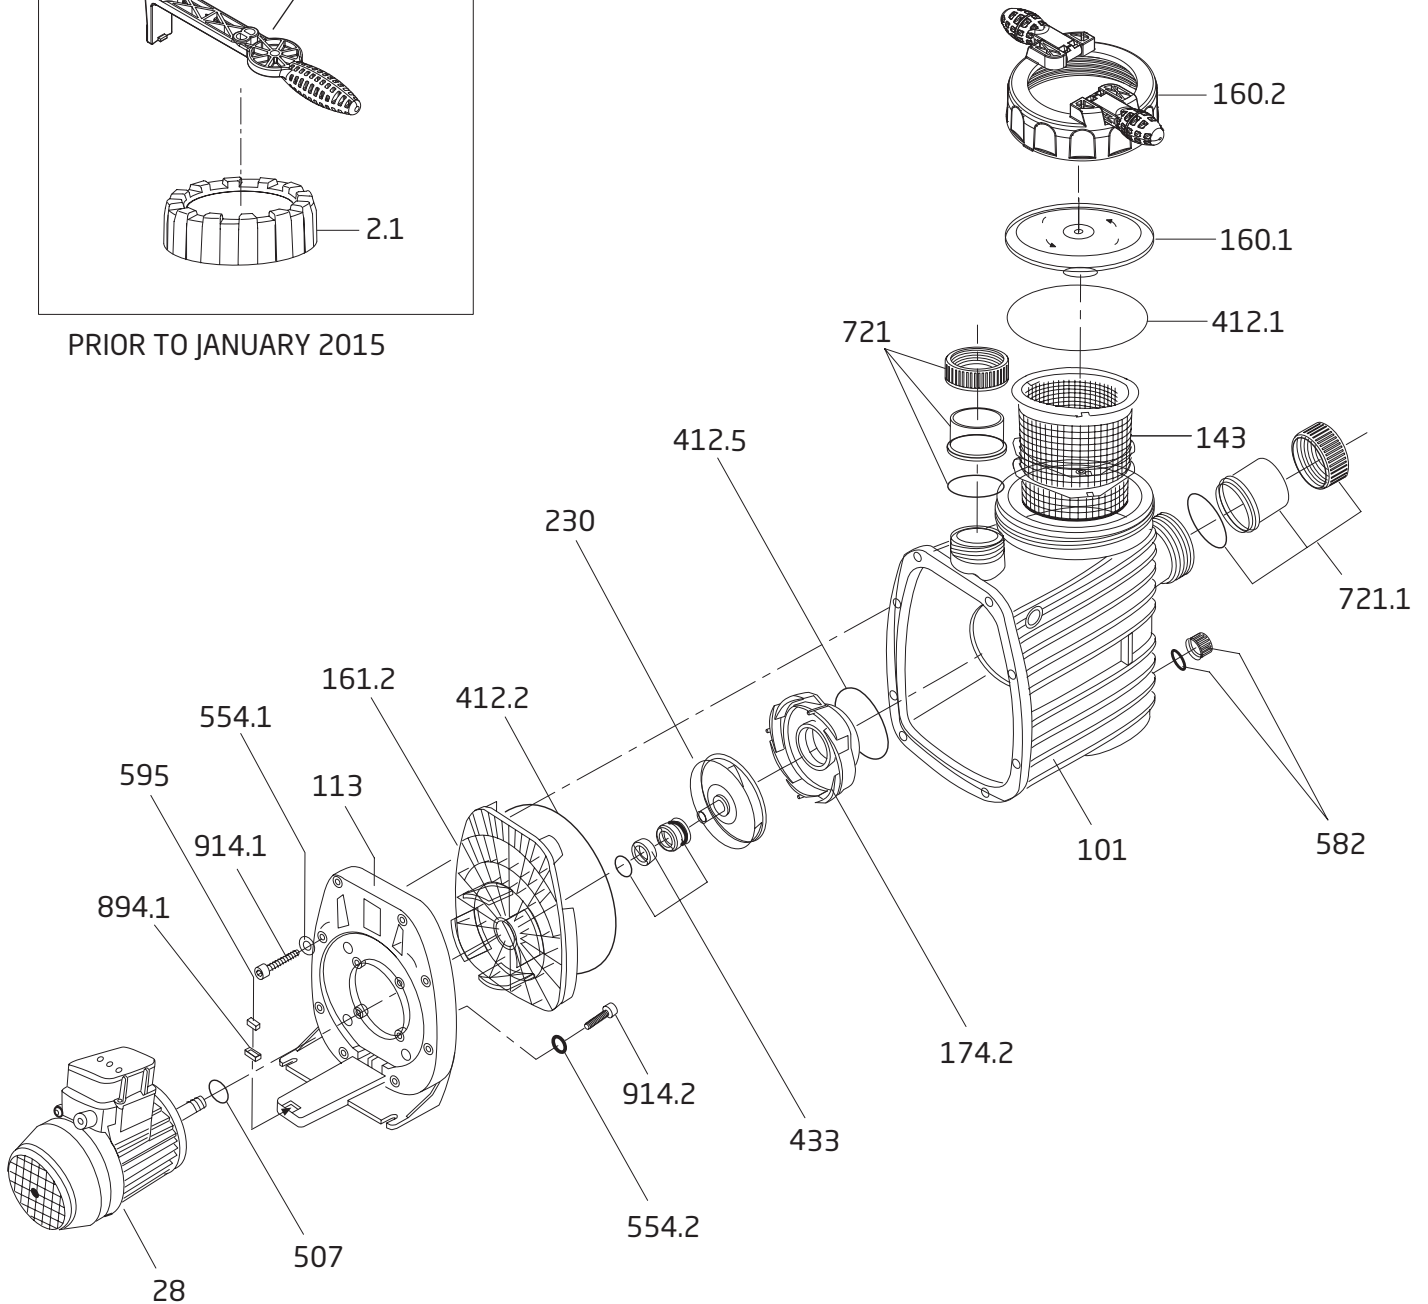

BADU[®] EcoM3 V

Variable Speed Swimming Pool Pump

PRIOR TO JANUARY 2015

Variable Speed Swimming Pool Pump

PART NUMBER	DRAWING NUMBER	QTY REQUIRED	DESCRIPTION	LIST PRICE
2901116010	160.1	1	LID - CLEAR	\$ 17.20
2921116012	NOT SHOWN	1	LID - CLEAR WITH LED LIGHT	39.00
2921116022	160.2	1	LOCK RING WITH HANDLES - LID	31.60
2901141201	412.1	1	O-RING - LID 137 x 5mm	2.70
2901114300	143	1	BASKET - ONE PIECE	14.90
2921110130	101	1	CASING	155.60
2901158200	582	1	DRAIN CAP 3/8" WITH GASKET - CASING	2.40
2920889410	894.1	2	LEGO SPACER	0.40
2920889420	595	1	GASKET (1/4" x 7/16" x 1")	0.60
2991000091	914.1	8	SCREW - CASING HEX/SLOT M7 x 48mm SS	3.70
2920141210	412.5	1	O-RING - DIFFUSER 90 x 5mm	2.90
2921117412	174.2	1	DIFFUSER	42.90
2920723101	230	1	IMPELLER 1.0 HP S.F. 1.0 101 / 9.0mm M10	29.00
2920143319	433	1	MECHANICAL SEAL (14mm) COMPLETE	21.00
2921141222	412.2	1	O-RING - CASING 190 x 6mm	9.00
2921116125	161.2	1	SEAL HOUSING 14mm	69.40
2921111300	113	1	FLANGE	36.30
5879120825	914.2	4	BOLT - FLANGE (M8 x 25mm)	2.00
5871250800	554.2	4	WASHER - FLANGE BOLT	0.50
2500300902	721	1	SET - DISCHARGE UNION COMPLETE	28.80
2921770001	721.1	1	SET - SUCTION UNION COMPLETE	12.20
2500300914	721 & 721.1	1	COMPLETE UNION PACKAGE - SUCTION/DISCHARGE	41.00
2921150700	507	1	SLINGER - SPLASH RING	0.90
5SME29DFT003	28	1	MOTOR - 3-SPEED (w/o STOP BUTTON) 1.25 THP	940.70
5SME29DFT003-S	28.1	1	MOTOR - VARIABLE 3-SPEED 1.25 THP	1,074.30

PARTS BELOW ARE UNIQUE TO THE BADU ECOM3 V SHIPPED PRIOR TO JANUARY, 2015

2901116020	2.1	1	LOCK RING - LID	18.50
2921157700	25	1	SPANNER - LID (OPTIONAL PART)	12.10