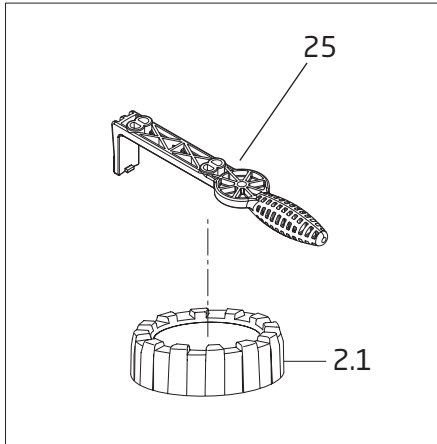

BADU[®] EcoM3 V

Variable Speed Swimming Pool Pump

PRIOR TO JANUARY 2015

Variable Speed Swimming Pool Pump

PART NUMBER	DRAWING NUMBER	QTY REQUIRED	DESCRIPTION	LIST PRICE
2901116010	160.1	1	LID - CLEAR	\$ 17.20
2921116012	NOT SHOWN	1	LID - CLEAR WITH LED LIGHT	39.00
2921116022	160.2	1	LOCK RING WITH HANDLES - LID	31.60
2901141201	412.1	1	O-RING - LID 137 x 5mm	2.70
2901114300	143	1	BASKET - ONE PIECE	14.90
2921110130	101	1	CASING	155.60
2901158200	582	1	DRAIN CAP 3/8" WITH GASKET - CASING	2.40
2920889410	894.1	2	LEGO SPACER	0.40
2920889420	595	1	GASKET (1/4" x 7/16" x 1")	0.60
2991000091	914.1	8	SCREW - CASING HEX/SLOT M7 x 48mm SS	3.70
2920141210	412.5	1	O-RING - DIFFUSER 90 x 5mm	2.90
2921117412	174.2	1	DIFFUSER	42.90
2920723101	230	1	IMPELLER 1.0 HP S.F. 1.0 101 / 9.0mm M10	29.00
2920143319	433	1	MECHANICAL SEAL (14mm) COMPLETE	21.00
2921141222	412.2	1	O-RING - CASING 190 x 6mm	9.00
2921116125	161.2	1	SEAL HOUSING 14mm	69.40
2921111300	113	1	FLANGE	36.30
5879120825	914.2	4	BOLT - FLANGE (M8 x 25mm)	2.00
5871250800	554.2	4	WASHER - FLANGE BOLT	0.50
2500300902	721	1	SET - DISCHARGE UNION COMPLETE	28.80
2921770001	721.1	1	SET - SUCTION UNION COMPLETE	12.20
2500300914	721 & 721.1	1	COMPLETE UNION PACKAGE - SUCTION/DISCHARGE	41.00
2921150700	507	1	SLINGER - SPLASH RING	0.90
5SME29DFT003	28	1	MOTOR - 3-SPEED (w/o STOP BUTTON) 1.25 THP	940.70
5SME29DFT003-S	28.1	1	MOTOR - VARIABLE 3-SPEED 1.25 THP	1,074.30

PARTS BELOW ARE UNIQUE TO THE BADU ECOM3 V SHIPPED PRIOR TO JANUARY, 2015

2901116020	2.1	1	LOCK RING - LID	18.50
2921157700	25	1	SPANNER - LID (OPTIONAL PART)	12.10