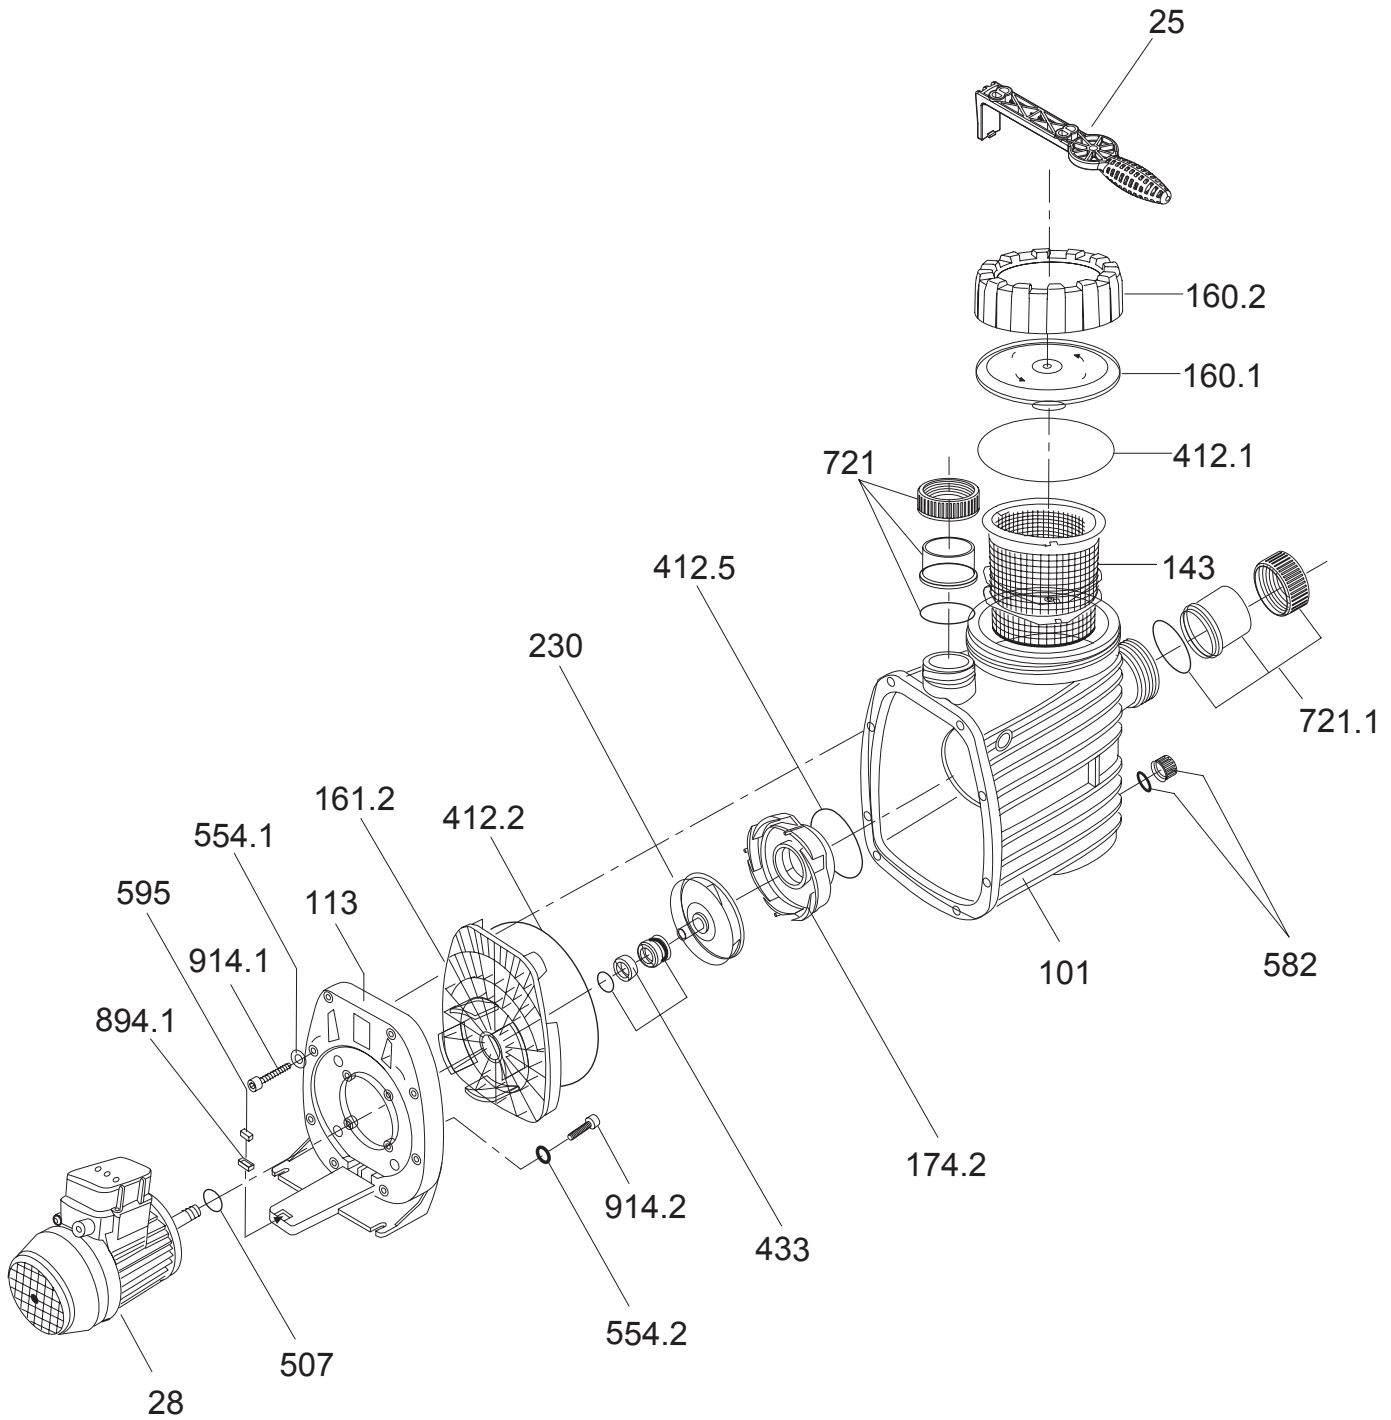

BADU[®] EcoM3

3-Speed Swimming Pool Pump

BADU[®] EcoM3

3-Speed Swimming Pool Pump

PART NUMBER	DRAWING NUMBER	QTY	DESCRIPTION	LIST PRICE
2901116010	160.1	1	LID - CLEAR	15.90
2901116020	160.2	1	LOCK RING - LID	17.10
2901141201	412.1	1	O-RING - LID 137 x 5mm	2.50
2901114300	143	1	BASKET - ONE PIECE	13.80
2921110130	101	1	CASING	144.10
2901158200	582	1	DRAIN CAP 3/8" WITH GASKET - CASING	2.20
2920889410	894.1	2	LEGO SPACER	0.40
2920889420	595	1	GASKET (1/4" x 7/16" x 1")	0.60
2991000091	914.1	8	SCREW - CASING HEX/SLOT M7 x 48mm SS	3.40
2920141210	412.5	1	O-RING - DIFFUSER 90 x 5mm	2.70
2921117412	174.2	1	DIFFUSER	39.70
2920723101	230	1	IMPELLER 1.0 HP S.F. 1.0 101 / 9.0mm M10	26.80
2920143319	433	1	MECHANICAL SEAL (14mm) COMPLETE	19.40
2921141222	412.2	1	O-RING - CASING 190 x 6mm	8.40
2921116125	161.2	1	SEAL HOUSING 14mm	64.30
2921111300	113	1	FLANGE	33.60
5879120825	914.2	4	BOLT - FLANGE (M8 x 25mm)	1.80
2991000062	554.2	4	WASHER - FLANGE BOLT (M8)	0.50
2500300902	721	1	SET - DISCHARGE UNION COMPLETE	26.70
2921770001	721.1	1	SET - SUCTION UNION COMPLETE	11.30
2500300914	721 & 721.1	1	COMPLETE UNION PACKAGE - SUCTION/DISCHARGE	38.00
2921150700	507	1	SLINGER - SPLASH RING	0.90
5SME29DFT003	28	1	MOTOR - 3-SPEED	0

OPTIONAL PARTS

2921157700	25	1	SPANNER - LID	11.20
------------	----	---	---------------	-------