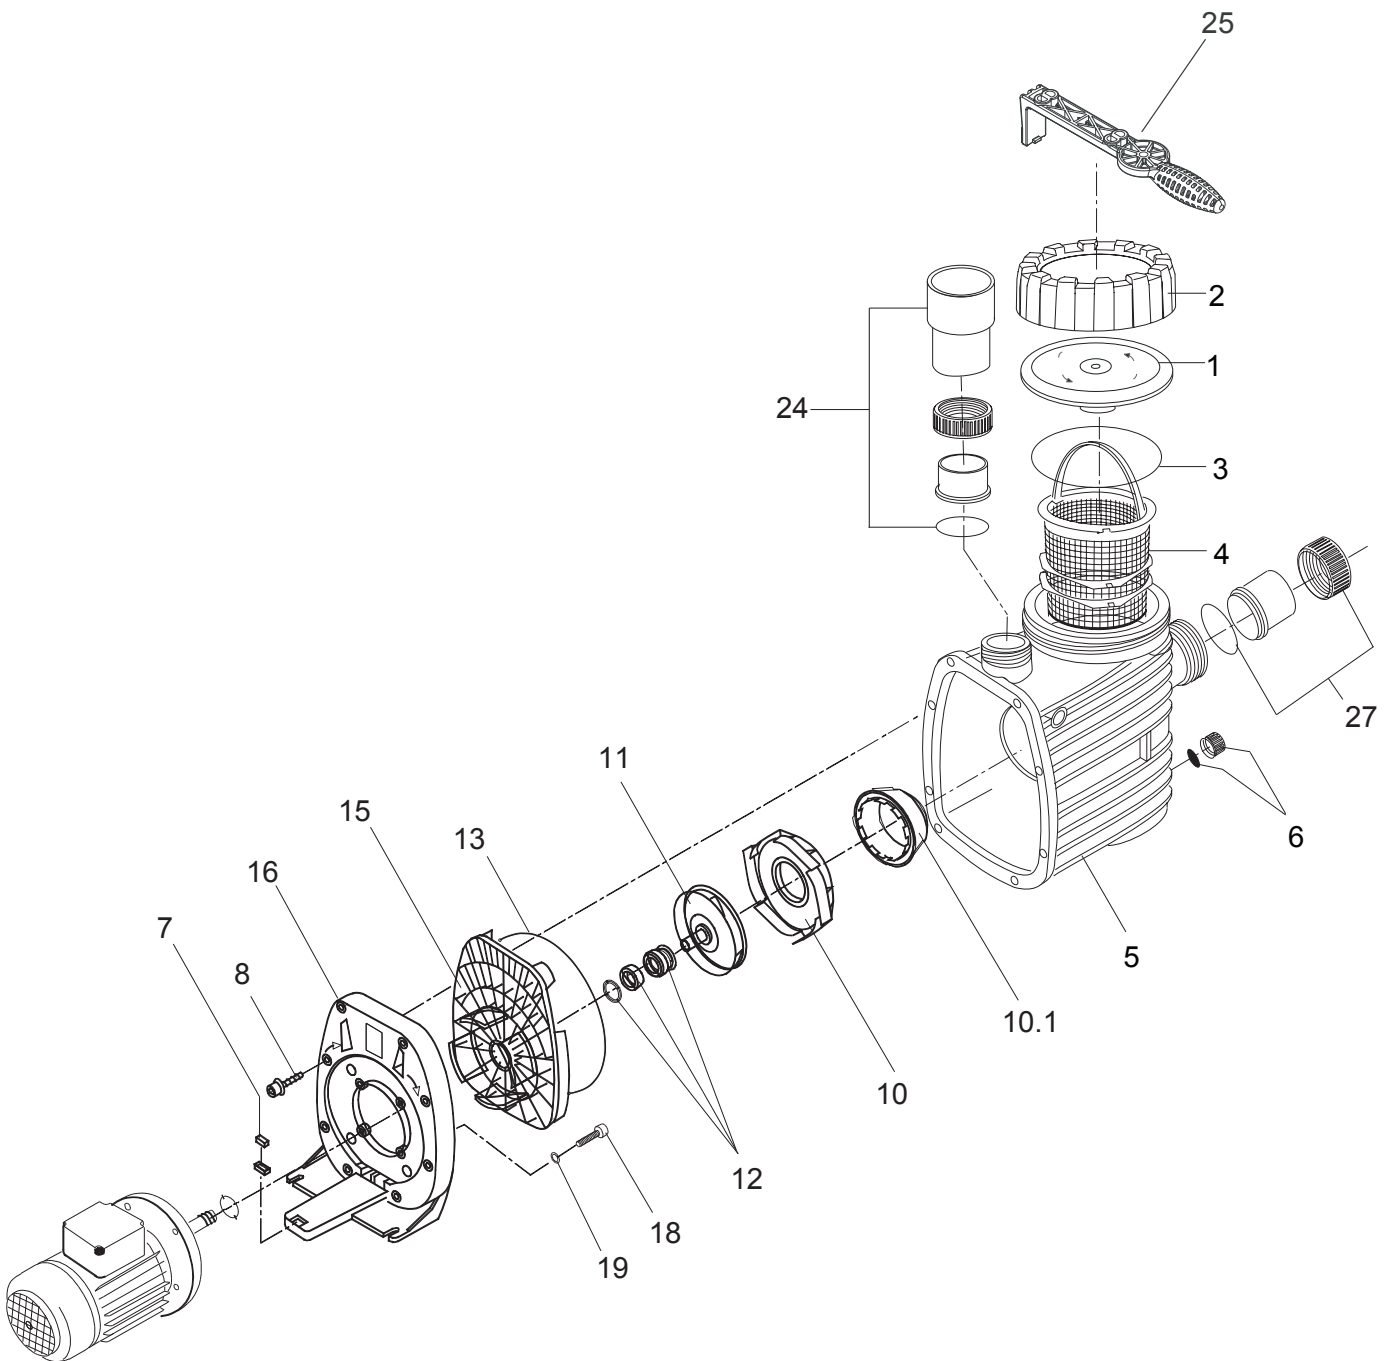

BADU[®] SOLAR (S90/12)

Swimming Pool Pump

BADU® SOLAR (S90/12)

Swimming Pool Pump

PART NUMBER	DRAWING NUMBER	QTY	DESCRIPTION	LIST PRICE
2901116010	1	1	LID - CLEAR	15.90
2901116020	2	1	LOCK RING - LID	17.10
2901141201	3	1	O-RING - LID 137 x 5mm	2.50
2901114300	4	1	BASKET - ONE PIECE	13.80
2921110130	5	1	CASING	144.10
2901158200	6	1	DRAIN CAP 3/8" WITH GASKET - CASING	2.20
2920889410	7	1	LEGO SPACER	0.40
2991000091	8	8	SCREW - CASING HEX/SLOT M7 x 48mm SS	3.40
2920117420	10	1	DIFFUSER	45.70
2921151105	10.1	1	ADAPTOR RING	35.80
2921123005	11	1	IMPELLER (12) 112 / 6.5mm	69.30
2920143319	12	1	MECHANICAL SEAL (14mm) COMPLETE	19.40
2921141222	13	1	O-RING - CASING 190 x 6mm	8.40
2921116125	15	1	SEAL HOUSING	64.30
2921111300	16	1	FLANGE	33.00
5879120825	18	4	BOLT - FLANGE (M8 x 25mm)	1.80
2991000062	19	4	WASHER - FLANGE BOLT (M8)	0.50
2500300902	24	1	SET - DISCHARGE UNION COMPLETE	26.70
2921770001	27	1	SET - SUCTION UNION COMPLETE	11.30
2500300914	24 & 27	1	COMPLETE UNION PACKAGE - SUCTION/DISCHARGE	38.00
2921157700	25	1	SPANNER - LID (OPTIONAL)	11.20