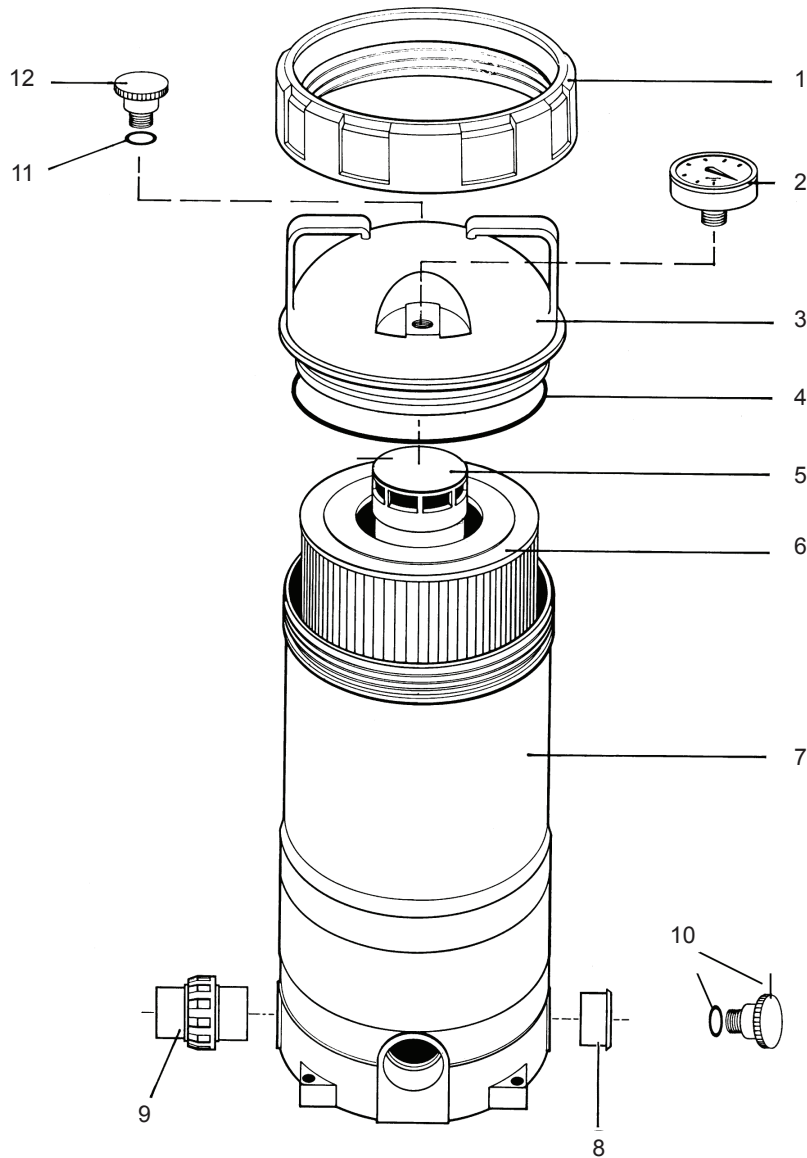

AC 100 SERIES

Cartridge Filters

AC 100 SERIES

Cartridge Filters

PART NUMBER	DRAWING NUMBER	QTY	DESCRIPTION	LIST PRICE
AC84-82332	1	1	LOCK RING - LID	58.60
AC84-82234	2	1	PRESSURE GAUGE	20.30
AC84-02330	3	1	FILTER LID	57.10
AC84-10336	4	1	O-RING - LID	31.50
AC84-92341	5	1	STAND PIPE ASSEMBLY (for AC 75)	44.00
AC84-82342	5.1	1	STAND PIPE ASSEMBLY (for AC 100)	44.80
AC84-82343	5.2	1	STAND PIPE ASSEMBLY (for AC 150)	47.60
AC84-92311	6	1	CARTRIDGE - REPLACEMENT (for AC 75)	143.60
AC84-92312	6.1	1	CARTRIDGE - REPLACEMENT (for AC 100)	184.10
AC84-92313	6.2	1	CARTRIDGE - REPLACEMENT (for AC 150)	247.30
AC84-82321	7	1	FILTER BODY (for AC 75)	368.10
AC84-82322	7.1	1	FILTER BODY (for AC 100)	364.70
AC84-82323	7.2	1	FILTER BODY (for AC 150)	450.20
AC84-82237	8	1	CAP - DRAIN	7.90
AC84-82104	9	2	UNION 50mm (1.5")	23.50
AC84-82239	10	1	PLUG - DRAIN WITH O-RING	7.90
AC44-10334	11	1	O-RING - AIR BLEED	2.70
AC84-82333	12	1	SCREW - AIR BLEED	5.90

PUMP TO FILTER PLUMBING PACKAGES COMPLETE

0001419100	NOT SHOWN	1	PLUMBING ASSEMBLY - A91-I/AC 75 & E91-I/AC 75	73.20
0001419100	NOT SHOWN	1	PLUMBING ASSEMBLY - A91-II/AC 100 & E91-II/AC 100	73.20
0001419000	NOT SHOWN	1	PLUMBING ASSEMBLY - E90-I/AC 75	87.30
0001419000	NOT SHOWN	1	PLUMBING ASSEMBLY - E90-II/AC 100	87.30
0001419000	NOT SHOWN	1	PLUMBING ASSEMBLY - E90-III/AC 150	87.30

POOL TO EQUIPMENT HOSES AND PARTS

0001000009	NOT SHOWN	2	HOSE WITH CUFFS 1.5" x 6"	24.50
0001000010	NOT SHOWN	4	CLAMP 1-1/16" x 2" SS	4.30
0004176080	NOT SHOWN	1	ADAPTOR - HOSE 1.5 SP x 1.5/1.25	4.60