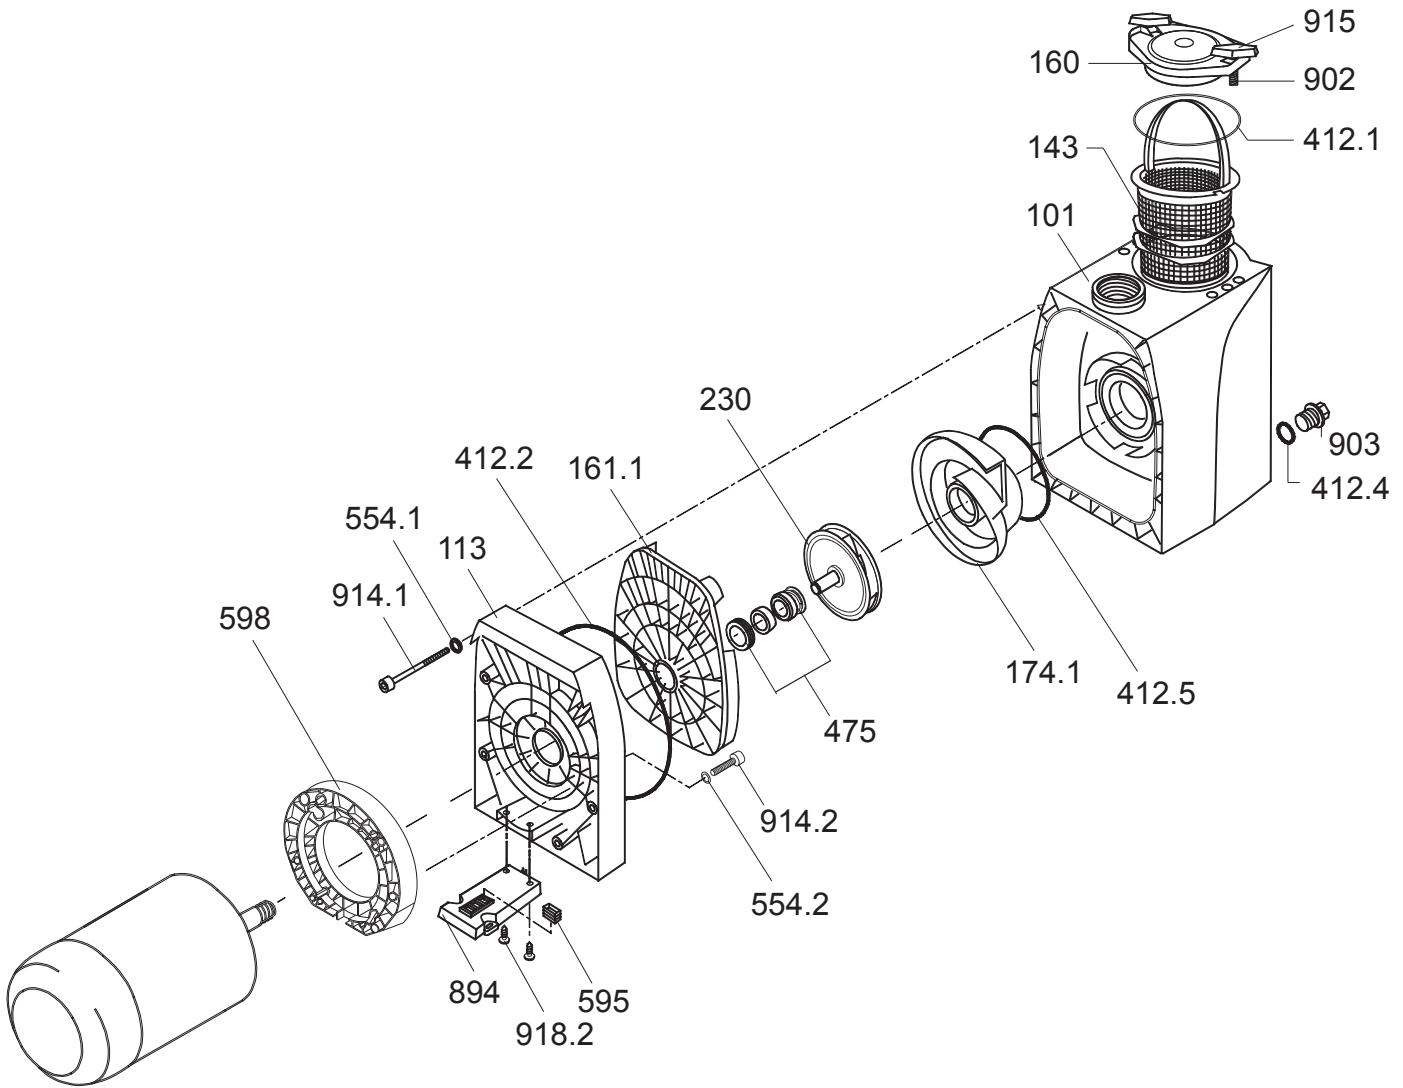

# MODEL 400

Swimming Pool Pump

# MODEL 400

Swimming Pool Pump

PART NUMBER	DRAWING NUMBER	QTY	DESCRIPTION	LIST PRICE
2991000067	914.2	4	BOLT - MOTOR, HEX (3/8-16 x 2") SS	3.40
2920391500	914.1	8	BOLT - CASING, PHILLIPS M8 x 120mm SS	10.30
2920791213	903	1	PLUG - CASING DRAIN (1/4") HEX HEAD (RED)	2.60
2920891030	918.2	2	TAPPING SCREW - BASE, PHILLIPS 6.3 x 16mm	1.50
2920889403	894	1	BASE	6.70
2920110200	598	1	MOTOR FLANGE - 56 FRAME	12.10
2920889410	595	0-2	LEGO SPACER	0.40
2991400035	554.2	4	WASHER - MOTOR BOLT (3/8") SS	0.50
2991000062	554.1	8	WASHER - CASING BOLT M8 SS	0.50
2920343310	475	1	MECHANICAL SEAL (20mm) COMPLETE	45.50
2920141210	412.5	1	O-RING - DIFFUSER 90 x 5mm	2.70
2920141240	412.4	1	O-RING - CASING DRAIN PLUG 11 x 2.5mm	1.00
2920341220	412.2	1	O-RING - CASING, 215 x 6mm	7.10
2920341210	412.1	1	O-RING - LID 123 x 5.33mm	4.90
2920823000	230	1	IMPELLER (I) 0.75 HP S.F. 1.0 102 / 3.5mm	67.20
2920825010	230.1	1	IMPELLER (II) 1.0 HP S.F. 1.0 114 / 3.5mm	67.20
2920825000	230.2	1	IMPELLER (III) 1.5 HP S.F. 1.0 122-130 / 3.5mm	67.20
2920826000	230.3	1	IMPELLER (IV) 2.0 HP S.F. 1.0 122 / 6mm	67.20
2920827000	230.4	1	IMPELLER (V) 2.5 HP S.F. 1.0 128 / 7mm	67.20
2920829000	230.5	1	IMPELLER (VI) 3.0 HP S.F. 1.15 130 / 11mm	67.20
2920817403	174.1	1	DIFFUSER	22.10
2920816103	161.1	1	SEAL HOUSING	32.40
2920316003	160	1	LID (2 BOLT)	47.40
2920316000	160.1	1	LID (4 BOLT)	47.40
2901114300	143	1	BASKET - ONE PIECE	13.80
2920311300	113	1	FLANGE	52.40
2920310105	101	1	CASING (2.0 x 2.0") 2 BOLT LID	228.00
2920316001	160, 915 & 902	1	LID COMPLETE 4 BOLT	109.40
2920316007	160, 915 & 902	1	LID COMPLETE 2 BOLT	84.10