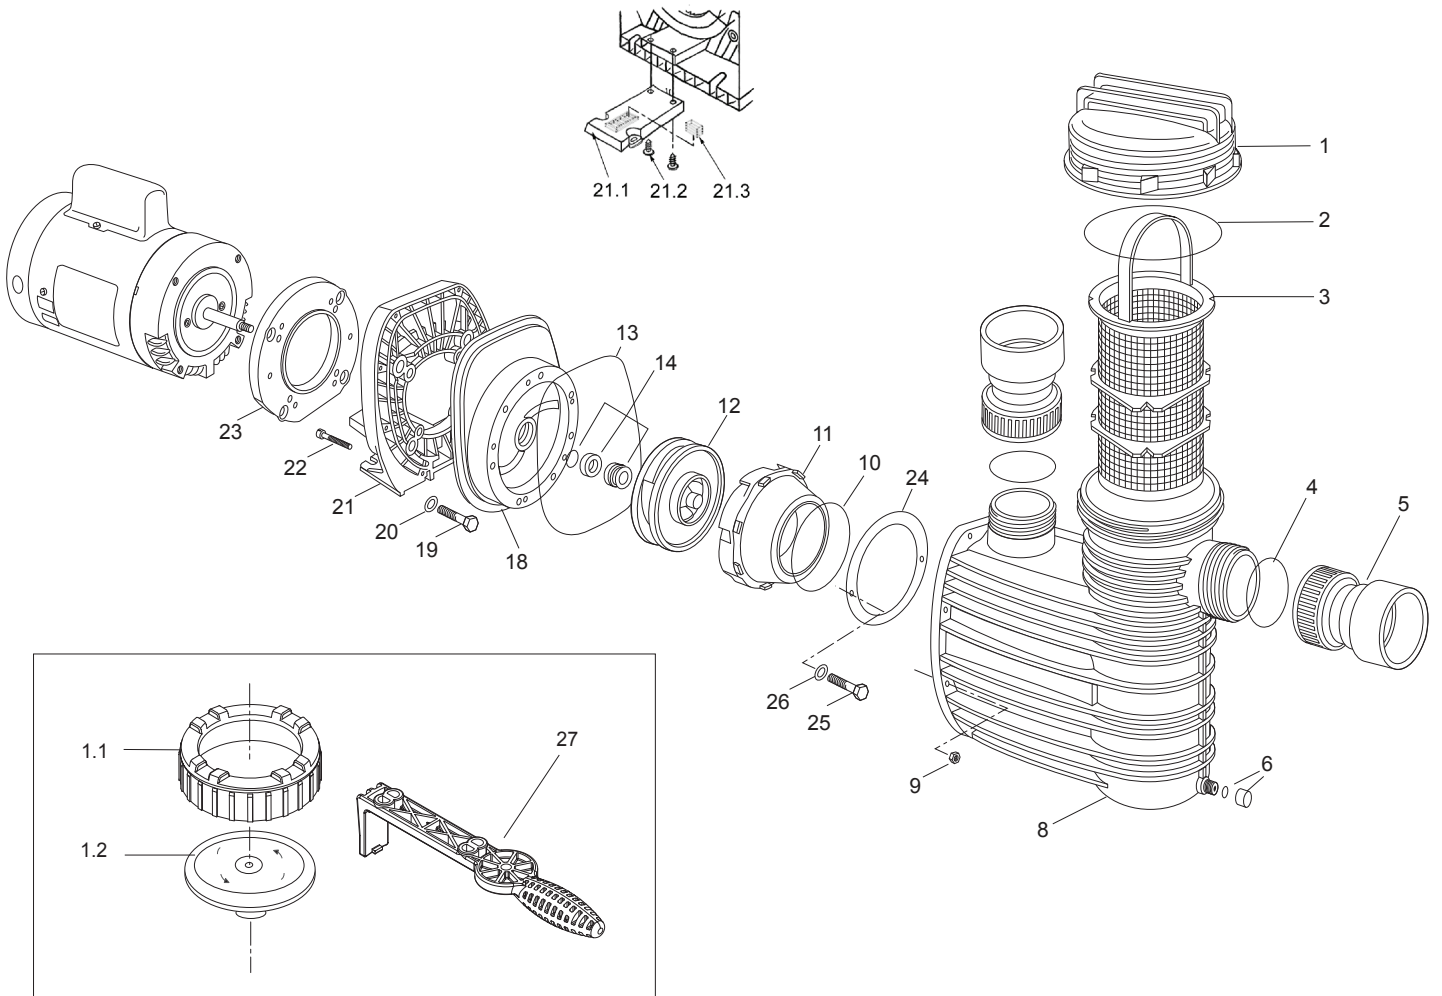

MODEL 98

Swimming Pool Pump

MODEL 98

Swimming Pool Pump

PART NUMBER	DRAWING NUMBER	QTY	DESCRIPTION	LIST PRICE
2920816000	1	1	LID - ONE PIECE	47.60
2901116010	1.2	1	LID - CLEAR	15.90
2901116020	1.1	1	LOCK RING - LID	17.10
2921141210	2	1	O-RING - LID 137 x 5mm (after October 2002)	4.20
2921141215	2.1	1	O-RING - LID 135 x 5mm (before October 2002)	4.20
2920814300	3	1	BASKET - COMPLETE	13.20
2901141211	4	2	O-RING - LID 68 x 3.5mm	2.10
2921770004	5	2	SET - 3" UNION COMPLETE	26.20
2921770001	5.1	2	SET - 2" UNION COMPLETE	11.30
2500300918	NOT SHOWN	1	3" UNION PACKAGE COMPLETE - SUCTION/DISCHARGE	52.30
2901158200	6	1	DRAIN CAP 3/8" WITH GASKET - CASING	2.20
2921710101	8*	1	CASING *USE 2921710101K	
2991300035	9	8	LOCKNUT - CASING BOLT, SERRATED (1/4 - 20") SS	0.90
2920141210	10	1	O-RING - DIFFUSER 90 x 5mm	2.70
2921317420	11	1	DIFFUSER - NORYL	54.70
2920523030	12	1	IMPELLER (V) 2.5 HP S.F. 1.0 116 / 16.0mm	41.00
2921700002	12.1	1	IMPELLER (VI) 3.5 HP S.F. 1.0 118.5 / 21.0mm	41.00
2921710000	NOT SHOWN	1	SPACER - IMPELLER, PVC 10mm	0.50
2921141222	13	1	O-RING - CASING 190 x 6mm	8.40
2920343310	14	1	MECHANICAL SEAL (20mm) COMPLETE	45.50
2921116111	18	1	SEAL HOUSING	62.10
2991000067	19	4	BOLT - MOTOR, HEX (3/8 - 16 x 2") SS	3.40
2991400035	20	4	WASHER - FLANGE BOLT (3/8") SS	0.50
2901411300	21	1	FLANGE	44.40
2920889403	21.1	1	BASE	6.70
2920891030	21.2	2	TAPPING SCREW - BASE, PHILLIPS 6.3 x 16mm	1.50
2920889410	21.3	6	LEGO SPACER	0.40
2991300032	22	8	BOLT - CASING, HEX/SLOT (1/4 - 20 x 2-1/8") SS	3.10
2920110200	23	1	MOTOR FLANGE - 56 FRAME	12.10
2921417480	24	1	CLAMPING RING - DIFFUSER SS	94.50
2921690002	25	2	SCREW - CASING - ALLEN HEAD M7 x 48mm	2.30
5871250600	26	2	WASHER M6 SS	0.50