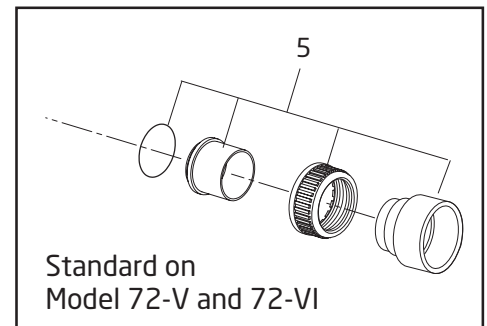

BADU[®] EcoM2/72

Swimming Pool Pump

PRIOR TO JANUARY 2015

Swimming Pool Pump

Order #	Drawing Number	Qty Required	Description	List Price
2921116022	1	1	LOCK RING WITH HANDLES - LID	\$ 34.40
2901116010	2	1	LID - CLEAR	18.70
2921116012B	NOT SHOWN	1	LID - CLEAR WITH LED LIGHT	41.20
2921141210	3	1	O-RING - LID 137 x 5mm	4.90
2901114300	4	1	BASKET - ONE PIECE	16.20
2921770006	5*	2	SET - 3" UNION COMPLETE - (STANDARD -VI)	30.80
2500300918	5**	1	3" UNION PACKAGE CPL - SUCTION & DISCHARGE (STANDARD -VI)	61.30
2921770005	6*	2	SET - 2" PVC UNION COMPLETE - (STANDARD -IV, -V)	13.30
2500300926	6**	1	2" PVC UNION PACKAGE CPL - SUCTION & DISCHARGE (STANDARD -IV, -V)	26.80
2901158200	7	1	DRAIN CAP 3/8" WITH GASKET - CASING	2.60
2901410101	8	1	CASING (PPGF30) - LIGHT GRAY	158.60
2920141210	9	1	O-RING - DIFFUSER 90 x 5mm	3.20
2921317420	10	1	DIFFUSER	46.60
2920423020	11	1	IMPELLER (-IV) 2.0 HP S.F. 1.0 118/11.5mm	48.20
2920523040	11.1	1	IMPELLER (-V) 2.5 HP S.F. 1.0 113/16.0mm	48.20
2921700003	11.2	1	IMPELLER (-VI) 3.5 HP S.F. 1.0 117/21.0mm	48.20
2901441220	12	1	O-RING - CASING 225 x 6mm	14.60
2920343310	13	1	MECHANICAL SEAL (20mm) COMPLETE	53.40
2901416101A	14	1	SEAL HOUSING	41.20
2991000096	15	4	BOLT - MOTOR, HEX (3/8 - 16 x 1-1/2") SS	2.70
2991400035	15	4	WASHER - MOTOR BOLT (3/8") SS	0.60
2901411301	16	1	FLANGE	51.70
2920889410	17	2	LEGO SPACER	0.50
2991000091	18	10	SCREW - CASING HEX/SLOT M7 x 48mm SS	4.00

* 3" SUCTION & DISCHARGE UNION SET - INCLUDES NUT, O-RING, AND ADAPTOR

** 2" SUCTION & DISCHARGE UNION SET - INCLUDES NUT, AND O-RING

Parts Below Are Unique To The BADU EcoM2/72 Shipped Prior To January, 2015