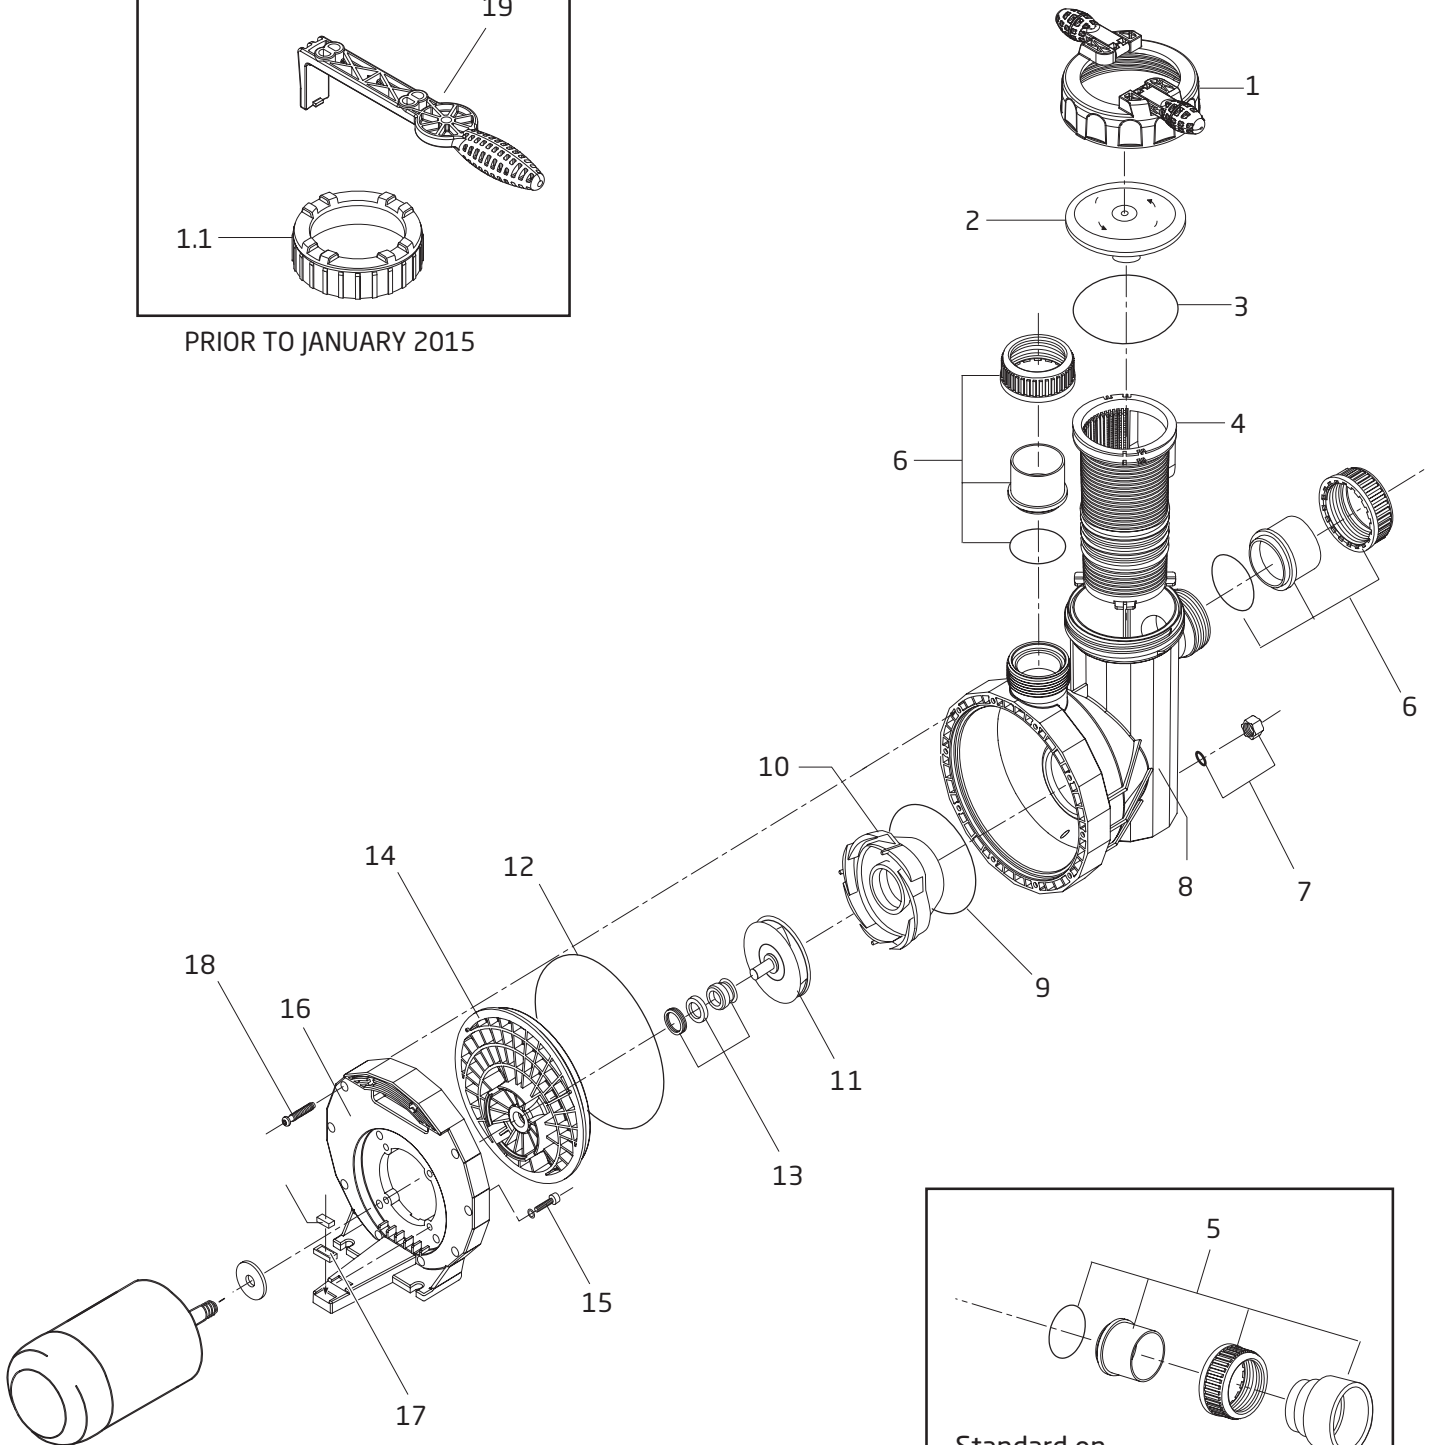

BADU[®] EcoM2/72

Swimming Pool Pump

PRIOR TO JANUARY 2015

Swimming Pool Pump

Order #	Drawing Number	Qty Required	Description	List Price
2921116022	1	1	LOCK RING WITH HANDLES - LID	\$ 34.40
2901116010	2	1	LID - CLEAR	18.70
2921116012B	NOT SHOWN	1	LID - CLEAR WITH LED LIGHT	41.20
2921141210	3	1	O-RING - LID 137 x 5mm	4.90
2901114300	4	1	BASKET - ONE PIECE	16.20
2921770006	5*	2	SET - 3" UNION COMPLETE - (STANDARD -VI)	30.80
2500300918	5**	1	3" UNION PACKAGE CPL - SUCTION & DISCHARGE (STANDARD -VI)	61.30
2921770005	6*	2	SET - 2" PVC UNION COMPLETE - (STANDARD -IV, -V)	13.30
2500300926	6**	1	2" PVC UNION PACKAGE CPL - SUCTION & DISCHARGE (STANDARD -IV, -V)	26.80
2901158200	7	1	DRAIN CAP 3/8" WITH GASKET - CASING	2.60
2901410101	8	1	CASING (PPGF30) - LIGHT GRAY	158.60
2920141210	9	1	O-RING - DIFFUSER 90 x 5mm	3.20
2921317420	10	1	DIFFUSER	46.60
2920423020	11	1	IMPELLER (-IV) 2.0 HP S.F. 1.0 118/11.5mm	48.20
2920523040	11.1	1	IMPELLER (-V) 2.5 HP S.F. 1.0 113/16.0mm	48.20
2921700003	11.2	1	IMPELLER (-VI) 3.5 HP S.F. 1.0 117/21.0mm	48.20
2901441220	12	1	O-RING - CASING 225 x 6mm	14.60
2920343310	13	1	MECHANICAL SEAL (20mm) COMPLETE	53.40
2901416101A	14	1	SEAL HOUSING	41.20
2991000096	15	4	BOLT - MOTOR, HEX (3/8 - 16 x 1-1/2") SS	2.70
2991400035	15	4	WASHER - MOTOR BOLT (3/8") SS	0.60
2901411301	16	1	FLANGE	51.70
2920889410	17	2	LEGO SPACER	0.50
2991000091	18	10	SCREW - CASING HEX/SLOT M7 x 48mm SS	4.00

* 3" SUCTION & DISCHARGE UNION SET - INCLUDES NUT, O-RING, AND ADAPTOR

** 2" SUCTION & DISCHARGE UNION SET - INCLUDES NUT, AND O-RING

Parts Below Are Unique To The BADU EcoM2/72 Shipped Prior To January, 2015