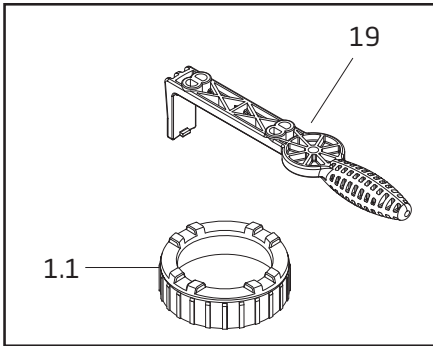

BADU[®] EcoM2/72

Swimming Pool Pump

PRIOR TO JANUARY 2015

Swimming Pool Pump

Order #	Drawing Number	Qty Required	Description	List Price
2921116022	1	1	LOCK RING WITH HANDLES - LID	\$ 34.40
2901116010	2	1	LID - CLEAR	18.70
2921116012B	NOT SHOWN	1	LID - CLEAR WITH LED LIGHT	41.20
2921141210	3	1	O-RING - LID 137 x 5mm	4.90
2901114300	4	1	BASKET - ONE PIECE	16.20
2921770006	5*	2	SET - 3" UNION COMPLETE - (STANDARD -VI)	30.80
2500300918	5**	1	3" UNION PACKAGE CPL - SUCTION & DISCHARGE (STANDARD -VI)	61.30
2921770005	6*	2	SET - 2" PVC UNION COMPLETE - (STANDARD -IV, -V)	13.30
2500300926	6**	1	2" PVC UNION PACKAGE CPL - SUCTION & DISCHARGE (STANDARD -IV, -V)	26.80
2901158200	7	1	DRAIN CAP 3/8" WITH GASKET - CASING	2.60
2901410101	8	1	CASING (PPGF30) - LIGHT GRAY	158.60
2920141210	9	1	O-RING - DIFFUSER 90 x 5mm	3.20
2921317420	10	1	DIFFUSER	46.60
2920423020	11	1	IMPELLER (-IV) 2.0 HP S.F. 1.0 118/11.5mm	48.20
2920523040	11.1	1	IMPELLER (-V) 2.5 HP S.F. 1.0 113/16.0mm	48.20
2921700003	11.2	1	IMPELLER (-VI) 3.5 HP S.F. 1.0 117/21.0mm	48.20
2901441220	12	1	O-RING - CASING 225 x 6mm	14.60
2920343310	13	1	MECHANICAL SEAL (20mm) COMPLETE	53.40
2901416101A	14	1	SEAL HOUSING	41.20
2991000096	15	4	BOLT - MOTOR, HEX (3/8 - 16 x 1-1/2") SS	2.70
2991400035	15	4	WASHER - MOTOR BOLT (3/8") SS	0.60
2901411301	16	1	FLANGE	51.70
2920889410	17	2	LEGO SPACER	0.50
2991000091	18	10	SCREW - CASING HEX/SLOT M7 x 48mm SS	4.00

* 3" SUCTION & DISCHARGE UNION SET - INCLUDES NUT, O-RING, AND ADAPTOR

** 2" SUCTION & DISCHARGE UNION SET - INCLUDES NUT, AND O-RING

Parts Below Are Unique To The BADU EcoM2/72 Shipped Prior To January, 2015