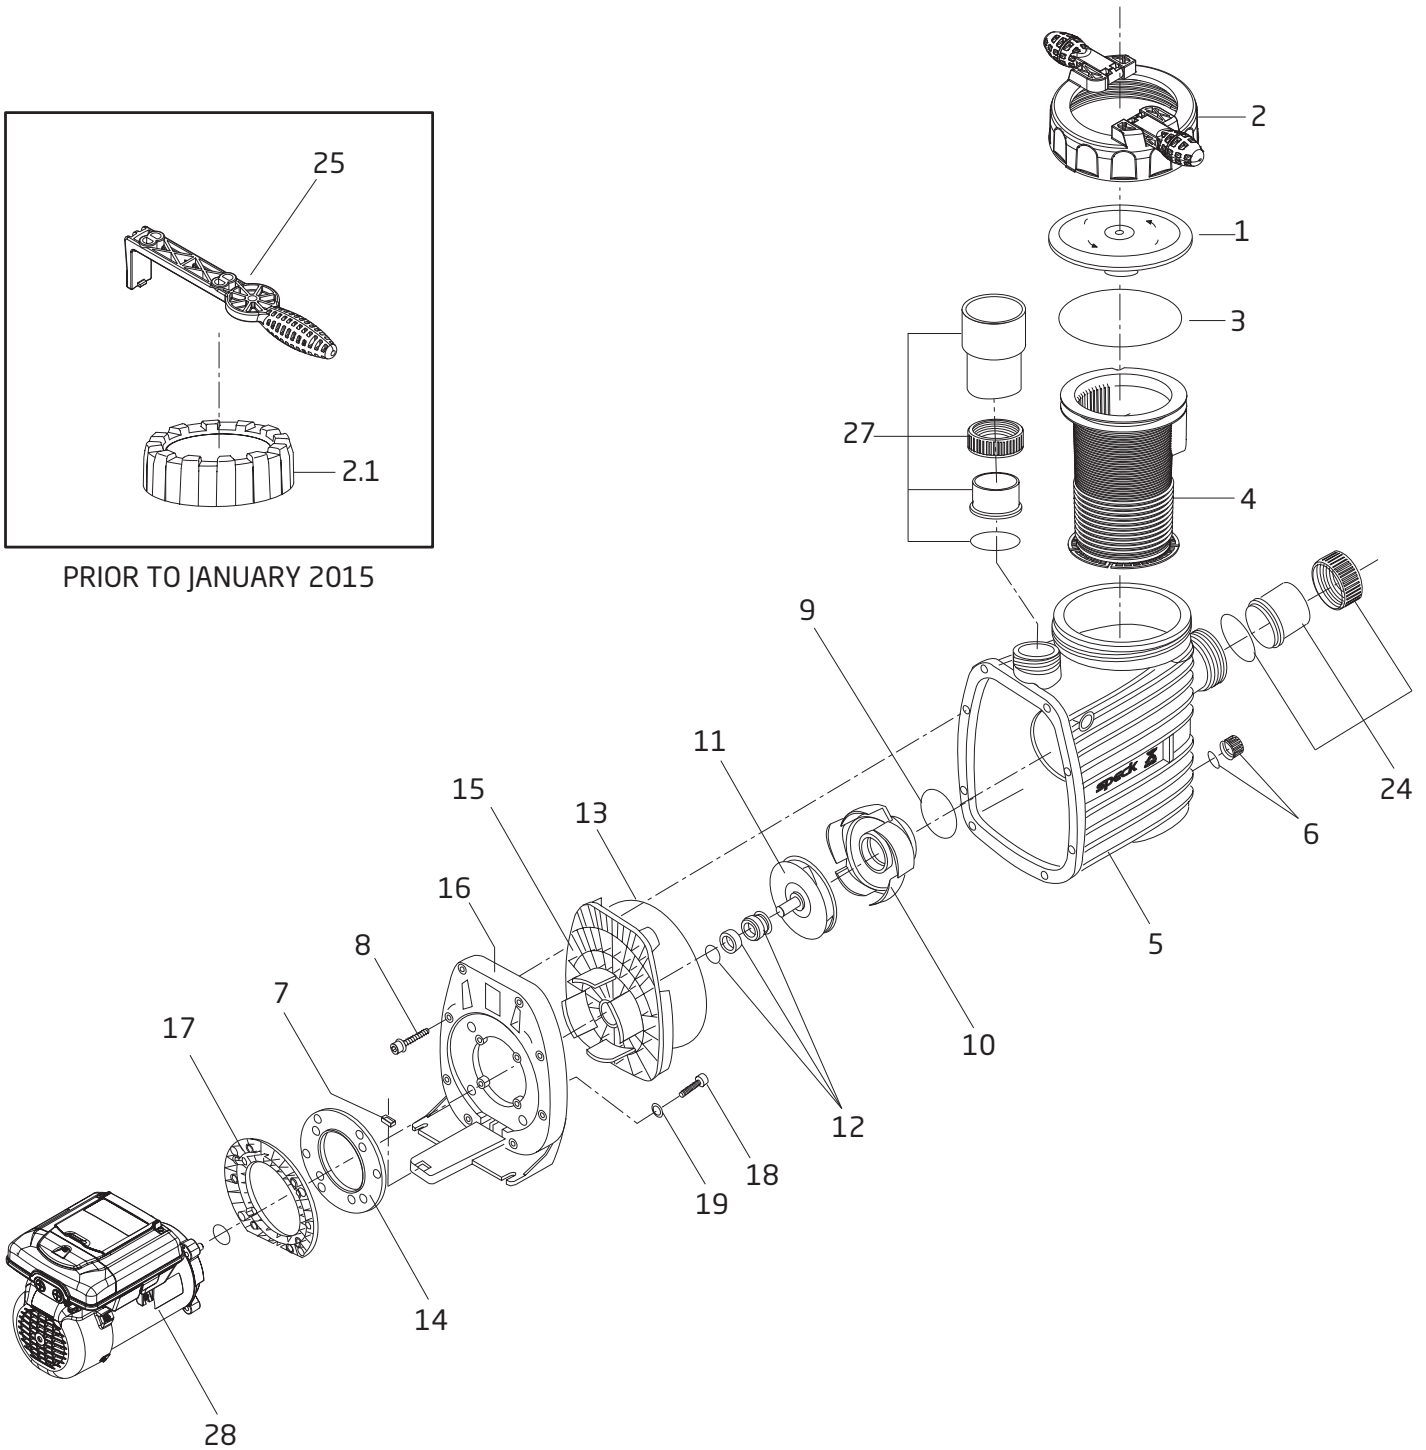

BADU® EcoM3 V (1.65)

Variable Speed Swimming Pool Pump

PRIOR TO JANUARY 2015

BADU® EcoM3 V (1.65)

Variable Speed Swimming Pool Pump

Order #	Drawing Number	Qty Required	Description	List Price
2901116010	1	1	LID - CLEAR	\$ 18.70
2921116012B	NOT SHOWN	1	LID - CLEAR WITH LED LIGHT	41.20
2921116022	2	1	LOCK RING WITH HANDLES - LID	34.40
2921141210	3	1	O-RING - LID 137 x 5mm	4.90
2901114300	4	1	BASKET - ONE PIECE	16.20
2921110130	5	1	CASING	169.30
2901158200	6	1	DRAIN CAP 3/8" WITH GASKET - CASING	2.60
2920889410	7	3	LEGO SPACER	0.50
2991000091	8	8	SCREW - CASING HEX/SLOT M7 x 48mm SS	4.00
2920141210	9	1	O-RING - DIFFUSER 90 x 5mm	3.20
2921117412	10	1	DIFFUSER	46.60
2920223090	11	1	IMPELLER 101 / 9.0mm	72.50
2920343310	12	1	MECHANICAL SEAL (20mm) COMPLETE	53.40
2921141222	13	1	O-RING - CASING 190 x 6mm	9.80
2920216110	14	1	INTERMEDIATE FLANGE	8.40
2921116110	15	1	SEAL HOUSING	31.30
2921111300	16	1	FLANGE	39.50
2920110200	17	1	MOTOR FLANGE - 56 FRAME	14.20
2991400029	18	4	BOLT - MOTOR (3/8"-16 x 2.25")	2.60
2991400035	19	4	WASHER - MOTOR BOLT (3/8") SS	0.60
2921770005	24	1	SET - SUCTION UNION COMPLETE	13.30
2500300902	27	1	SET - DISCHARGE UNION COMPLETE	31.30
2500300914	24 & 27	1	COMPLETE UNION PACKAGE - SUCTION/DISCHARGE	44.60
M48AA85A01	28	1	MOTOR - VARIABLE SPEED 1.65 THP, 1 PH, 208-230V	742.00
Optional Parts				
2901116020	2.1	1	LOCK RING - LID	20.20
2921157700	25	1	SPANNER - LID	13.20