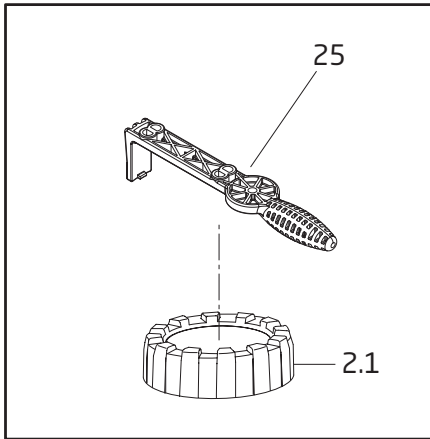

BADU® EcoM3 V (1.65)

Variable Speed Swimming Pool Pump

PRIOR TO JANUARY 2015

BADU® EcoM3 V (1.65)

Variable Speed Swimming Pool Pump

Order #	Drawing Number	Qty Required	Description	List Price
2901116010	1	1	LID - CLEAR	\$ 18.70
2921116012B	NOT SHOWN	1	LID - CLEAR WITH LED LIGHT	41.20
2921116022	2	1	LOCK RING WITH HANDLES - LID	34.40
2921141210	3	1	O-RING - LID 137 x 5mm	4.90
2901114300	4	1	BASKET - ONE PIECE	16.20
2921110130	5	1	CASING	169.30
2901158200	6	1	DRAIN CAP 3/8" WITH GASKET - CASING	2.60
2920889410	7	3	LEGO SPACER	0.50
2991000091	8	8	SCREW - CASING HEX/SLOT M7 x 48mm SS	4.00
2920141210	9	1	O-RING - DIFFUSER 90 x 5mm	3.20
2921117412	10	1	DIFFUSER	46.60
2920223090	11	1	IMPELLER 101 / 9.0mm	72.50
2920343310	12	1	MECHANICAL SEAL (20mm) COMPLETE	53.40
2921141222	13	1	O-RING - CASING 190 x 6mm	9.80
2920216110	14	1	INTERMEDIATE FLANGE	8.40
2921116110	15	1	SEAL HOUSING	31.30
2921111300	16	1	FLANGE	39.50
2920110200	17	1	MOTOR FLANGE - 56 FRAME	14.20
2991400029	18	4	BOLT - MOTOR (3/8"-16 x 2.25")	2.60
2991400035	19	4	WASHER - MOTOR BOLT (3/8") SS	0.60
2921770005	24	1	SET - SUCTION UNION COMPLETE	13.30
2500300902	27	1	SET - DISCHARGE UNION COMPLETE	31.30
2500300914	24 & 27	1	COMPLETE UNION PACKAGE - SUCTION/DISCHARGE	44.60
M48AA85A01	28	1	MOTOR - VARIABLE SPEED 1.65 THP, 1 PH, 208-230V	742.00
Optional Parts				
2901116020	2.1	1	LOCK RING - LID	20.20
2921157700	25	1	SPANNER - LID	13.20