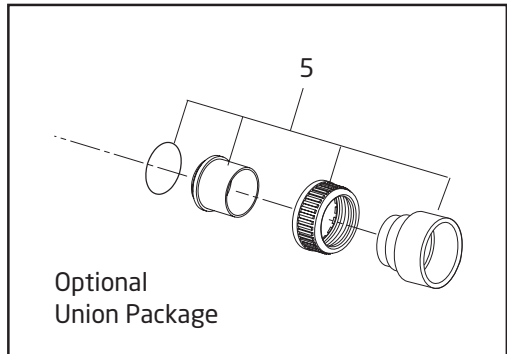

BADU[®] EcoMV

Variable Speed Swimming Pool Pump

PRIOR TO JANUARY 2015

Variable Speed Swimming Pool Pump

Order #	Drawing Number	Qty Required	Description	List Price
2921116022	1	1	LOCK RING WITH HANDLES - LID	\$ 34.40
2901116010	2	1	LID - CLEAR	18.70
2921116012B	NOT SHOWN	1	LID - CLEAR WITH LED LIGHT	41.20
2921141210	3	1	O-RING - LID 137 x 5mm	4.90
2901114300	4	1	BASKET - ONE PIECE	16.20
2921770006	5	2	SET - 3" UNION COMPLETE - (STANDARD -VI)	30.80
2500300918	5.1	1	3" UNION PACKAGE CPL - SUCTION & DISCHARGE (STANDARD -VI)	61.30
2921770005	6	2	SET - 2" PVC UNION COMPLETE - (STANDARD -V)	13.30
2500300926	6.1	1	2" PVC UNION PACKAGE CPL - SUCTION & DISCHARGE (STANDARD -V)	26.80
2901158200	7	1	DRAIN CAP 3/8" WITH GASKET - CASING	2.60
2901410101	8	1	CASING (PPGF30) - LIGHT GRAY	158.60
2920141210	9	1	O-RING - DIFFUSER 90 x 5mm	3.20
2921317420	10	1	DIFFUSER (-V, -VI) 2.4 THP, 3.45 THP	46.60
2901417422	10.1	1	DIFFUSER (-V) 2.7 THP	30.90
2901423017	11	1	IMPELLER (-V) 2.7 THP 118/10.0mm	57.00
2920523030	11.1	1	IMPELLER (-V) 2.4 THP 116/16.0mm	48.20
2921700002	11.2	1	IMPELLER (-VI) 3.45 THP 118.5/21.0mm	48.20
2901450700	NOT SHOWN	1	FLOATING EYE SEAL - WEAR RING (-V) 2.7 THP	7.00
2901441220	12	1	O-RING - CASING 225 x 6mm	14.60
2920343310	13	1	MECHANICAL SEAL (20mm) COMPLETE	53.40
2901416101A	14	1	SEAL HOUSING (-V, -VI) 2.4 THP, 3.45 THP 49mm	41.20
2901416100	14.1	1	SEAL HOUSING (-V) 2.7 THP 39mm	26.40
2991000096	15	4	BOLT - MOTOR, HEX (3/8 - 16 x 1-1/2") SS	2.70
2991400035	15	4	WASHER - MOTOR BOLT (3/8") SS	0.60
2901411301	16	1	FLANGE	51.70
2920889410	17	2	LEGO SPACER	0.50
2991000091	18	10	SCREW - CASING HEX/SLOT M7 x 48mm SS	4.00
M48AA69D29	20	1	MOTOR - 2.7 THP	1,297.00
M48AA91D29	20.1	1	MOTOR - 2.7 THP WITH SVRS	1,459.00