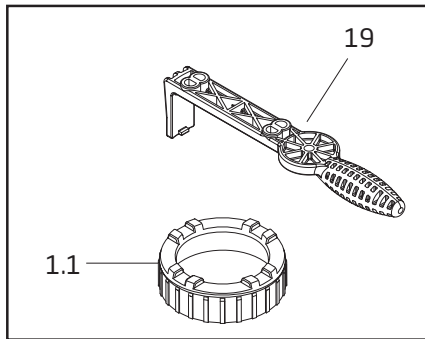

BADU[®] EcoMV

Variable Speed Swimming Pool Pump

PRIOR TO JANUARY 2015

Variable Speed Swimming Pool Pump

Order #	Drawing Number	Qty Required	Description	List Price
2921116022	1	1	LOCK RING WITH HANDLES - LID	\$ 34.40
2901116010	2	1	LID - CLEAR	18.70
2921116012B	NOT SHOWN	1	LID - CLEAR WITH LED LIGHT	41.20
2921141210	3	1	O-RING - LID 137 x 5mm	4.90
2901114300	4	1	BASKET - ONE PIECE	16.20
2921770006	5	2	SET - 3" UNION COMPLETE - (STANDARD -VI)	30.80
2500300918	5.1	1	3" UNION PACKAGE CPL - SUCTION & DISCHARGE (STANDARD -VI)	61.30
2921770005	6	2	SET - 2" PVC UNION COMPLETE - (STANDARD -V)	13.30
2500300926	6.1	1	2" PVC UNION PACKAGE CPL - SUCTION & DISCHARGE (STANDARD -V)	26.80
2901158200	7	1	DRAIN CAP 3/8" WITH GASKET - CASING	2.60
2901410101	8	1	CASING (PPGF30) - LIGHT GRAY	158.60
2920141210	9	1	O-RING - DIFFUSER 90 x 5mm	3.20
2921317420	10	1	DIFFUSER (-V, -VI) 2.4 THP, 3.45 THP	46.60
2901417422	10.1	1	DIFFUSER (-V) 2.7 THP	30.90
2901423017	11	1	IMPELLER (-V) 2.7 THP 118/10.0mm	57.00
2920523030	11.1	1	IMPELLER (-V) 2.4 THP 116/16.0mm	48.20
2921700002	11.2	1	IMPELLER (-VI) 3.45 THP 118.5/21.0mm	48.20
2901450700	NOT SHOWN	1	FLOATING EYE SEAL - WEAR RING (-V) 2.7 THP	7.00
2901441220	12	1	O-RING - CASING 225 x 6mm	14.60
2920343310	13	1	MECHANICAL SEAL (20mm) COMPLETE	53.40
2901416101A	14	1	SEAL HOUSING (-V, -VI) 2.4 THP, 3.45 THP 49mm	41.20
2901416100	14.1	1	SEAL HOUSING (-V) 2.7 THP 39mm	26.40
2991000096	15	4	BOLT - MOTOR, HEX (3/8 - 16 x 1-1/2") SS	2.70
2991400035	15	4	WASHER - MOTOR BOLT (3/8") SS	0.60
2901411301	16	1	FLANGE	51.70
2920889410	17	2	LEGO SPACER	0.50
2991000091	18	10	SCREW - CASING HEX/SLOT M7 x 48mm SS	4.00
M48AA69D29	20	1	MOTOR - 2.7 THP	1,297.00
M48AA91D29	20.1	1	MOTOR - 2.7 THP WITH SVRS	1,459.00