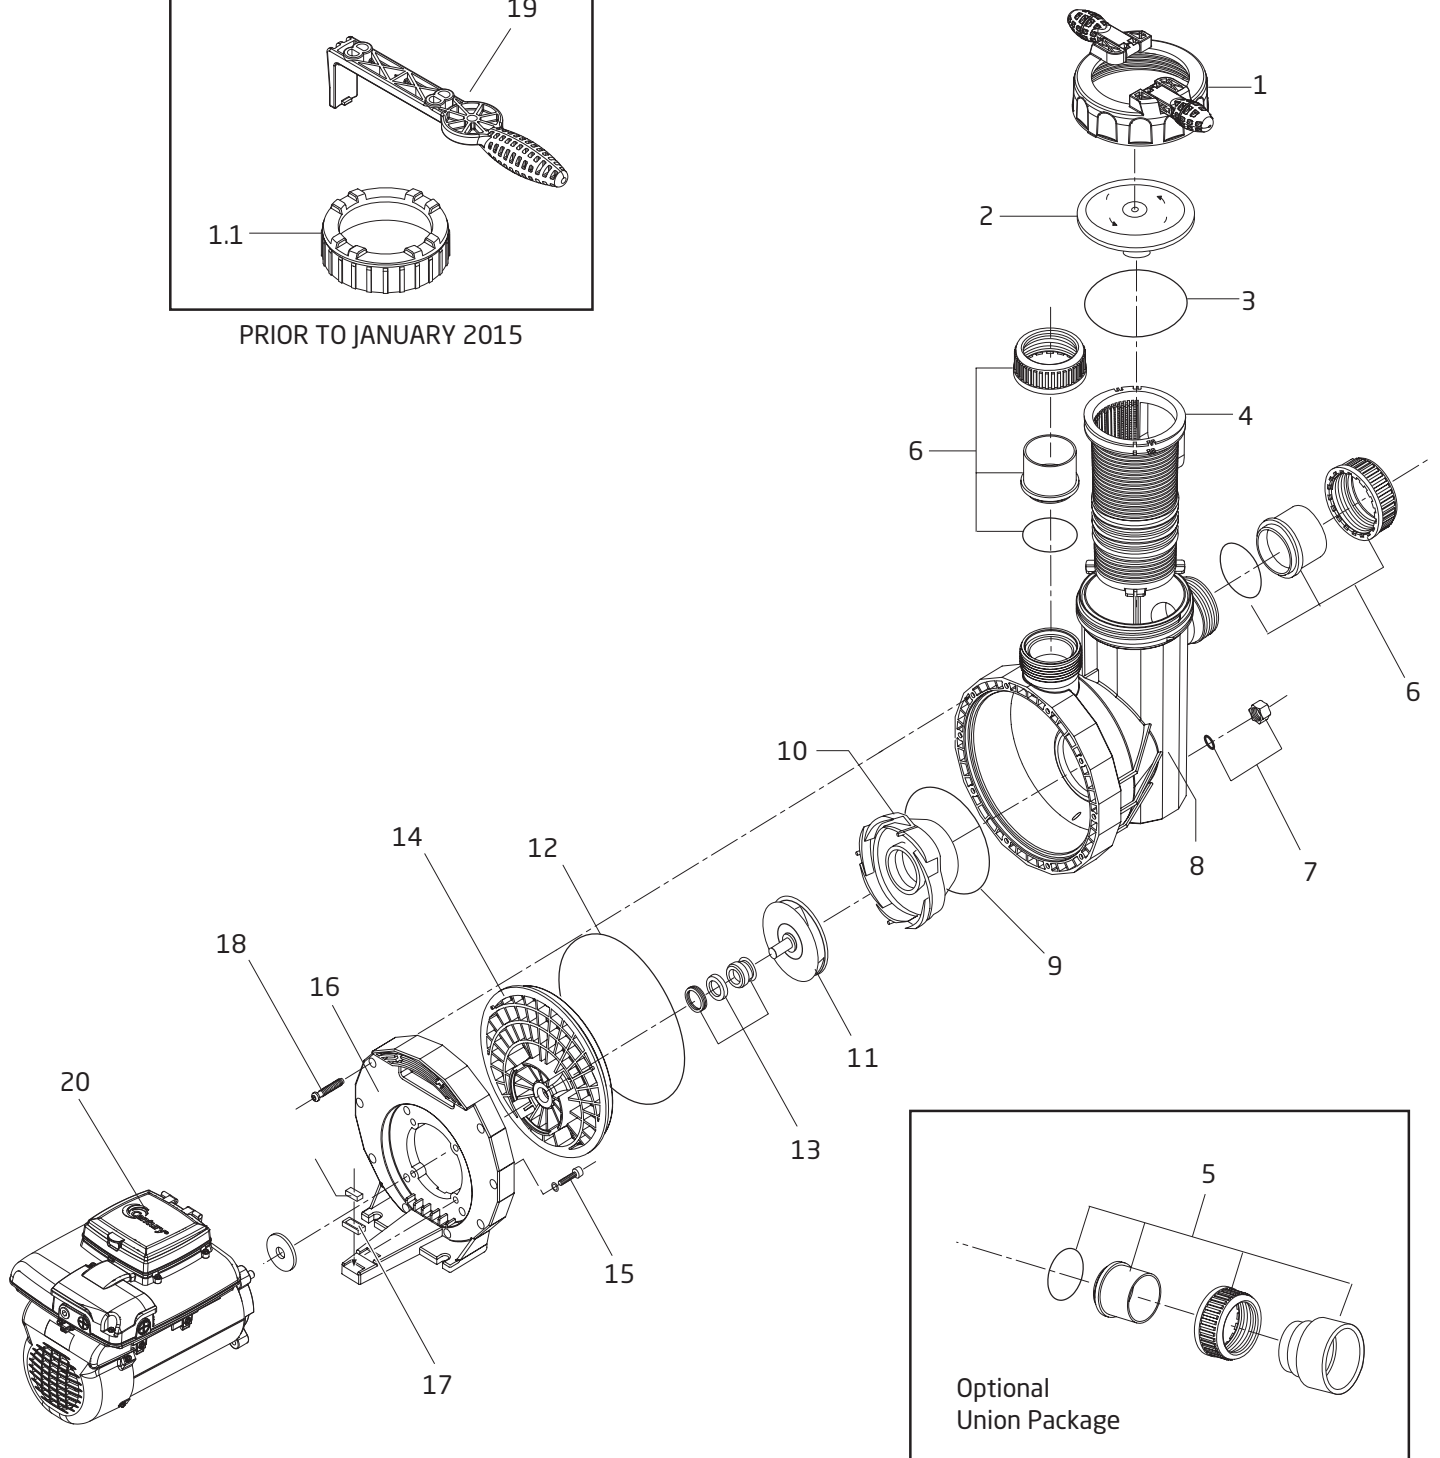

PRIOR TO JANUARY 2015

Variable Speed Swimming Pool Pump

Order #	Drawing Number	Qty Required	Description	List Price
2921116022	1	1	LOCK RING WITH HANDLES - LID	$ 34.40
2901116010	2	1	LID - CLEAR	18.70
2921116012B	NOT SHOWN	1	LID - CLEAR WITH LED LIGHT	41.20
2921141210	3	1	O-RING - LID 137 x 5mm	4.90
2901114300	4	1	BASKET - ONE PIECE	16.20
2921770006	5	2	SET - 3" UNION COMPLETE - (STANDARD -VI)	30.80
2500300918	5.1	1	3" UNION PACKAGE CPL - SUCTION & DISCHARGE (STANDARD -VI)	61.30
2921770005	6	2	SET - 2" PVC UNION COMPLETE - (STANDARD -V)	13.30
2500300926	6.1	1	2" PVC UNION PACKAGE CPL - SUCTION & DISCHARGE (STANDARD -V)	26.80
2901158200	7	1	DRAIN CAP 3/8" WITH GASKET - CASING	2.60
2901410101	8	1	CASING (PPGF30) - LIGHT GRAY	158.60
2920141210	9	1	O-RING - DIFFUSER 90 x 5mm	3.20
2921317420	10	1	DIFFUSER (-V, -VI) 2.4 THP, 3.45 THP	46.60
2901417422	10.1	1	DIFFUSER (-V) 2.7 THP	30.90
2901423017	11	1	IMPELLER (-V) 2.7 THP 118/10.0mm	57.00
2920523030	11.1	1	IMPELLER (-V) 2.4 THP 116/16.0mm	48.20
2921700002	11.2	1	IMPELLER (-VI) 3.45 THP 118.5/21.0mm	48.20
2901450700	NOT SHOWN	1	FLOATING EYE SEAL - WEAR RING (-V) 2.7 THP	7.00
2901441220	12	1	O-RING - CASING 225 x 6mm	14.60
2920343310	13	1	MECHANICAL SEAL (20mm) COMPLETE	53.40
2901416101A	14	1	SEAL HOUSING (-V, -VI) 2.4 THP, 3.45 THP 49mm	41.20
2901416100	14.1	1	SEAL HOUSING (-V) 2.7 THP 39mm	26.40
2991000096	15	4	BOLT - MOTOR, HEX (3/8 - 16 x 1-1/2") SS	2.70
2991400035	15	4	WASHER - MOTOR BOLT (3/8") SS	0.60
2901411301	16	1	FLANGE	51.70
2920889410	17	2	LEGO SPACER	0.50
2991000091	18	10	SCREW - CASING HEX/SLOT M7 x 48mm SS	4.00
M48AA69D29	20	1	MOTOR - 2.7 THP	1,297.00
M48AA91D29	20.1	1	MOTOR - 2.7 THP WITH SVRS	1,459.00

Optional Parts

2921770006	5	2	SET - 3" UNION COMPLETE	30.80
2500300918	5	1	3" UNION PACKAGE CPL - SUCTION & DISCHARGE	61.30
5881778987	NOT SHOWN	1	INTERFACE ADAPTOR (for 3rd party controllers)	110.00
2991000130	NOT SHOWN	1	SOCKET WRENCH W/ EXT F/HEX/SLOT M7 x 48mm	93.00

Parts Below Are Unique To The BADU EcoMV Shipped Prior To January, 2015

2901116020	1.1	1	LOCK RING - LID	20.20
2921157700	19	1	SPANNER - LID (OPTIONAL PART)	13.20

Go Kits For The Model BADU EcoMV

SPK-72-GOKIT	1	KIT INCLUDES THE FOLLOWING PARTS:		78.30
		2921141210 - O-RING LID 137 x 5mm		
		2920141210 - O-RING DIFFUSER 90 x 5mm		
		2920343310 - MECHANICAL SEAL (20mm) CPL		
		2901441220 - O-RING CASING 225 x 6mm		
		2901141211 - O-RING UNION 68 x 3.5mm