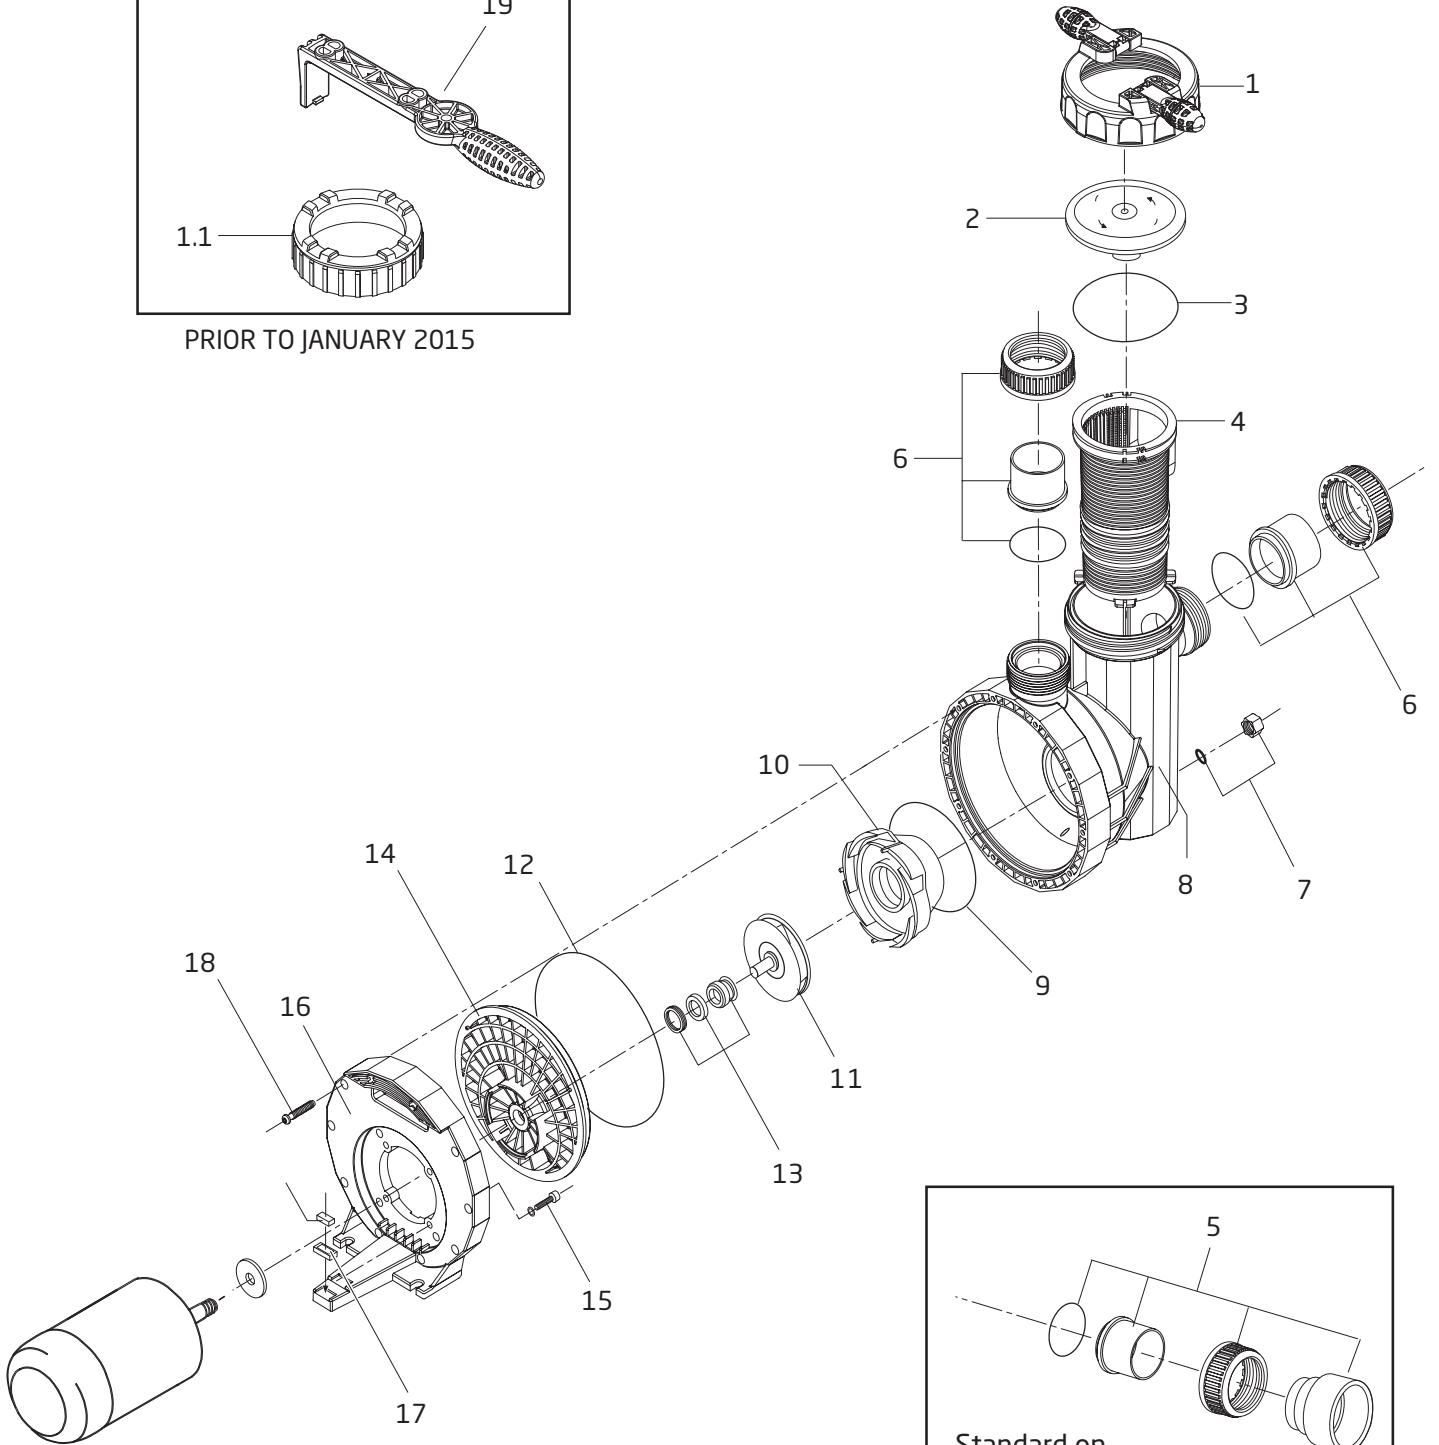

MODEL 72

Swimming Pool Pump

PRIOR TO JANUARY 2015

MODEL 72

Swimming Pool Pump

Order #	Drawing Number	Qty Required	Description	List Price
2921116022	1	1	LOCK RING WITH HANDLES - LID	\$ 34.40
2901116010	2	1	LID - CLEAR	18.70
2921116012B	NOT SHOWN	1	LID - CLEAR WITH LED LIGHT	41.20
2921141210	3	1	O-RING - LID 137 x 5mm	4.90
2901114300	4	1	BASKET - ONE PIECE	16.20
2921770006	5*	2	SET - 3" UNION COMPLETE - (STANDARD -VI)	30.80
2500300918	5**	1	3" UNION PACKAGE CPL - SUCTION & DISCHARGE (STANDARD -VI)	61.30
2921770005	6*	2	SET - 2" PVC UNION COMPLETE - (STANDARD -IV, -V)	13.30
2500300926	6**	1	2" PVC UNION PACKAGE CPL - SUCTION & DISCHARGE (STANDARD -IV, -V)	26.80
2901158200	7	1	DRAIN CAP 3/8" WITH GASKET - CASING	2.60
2901410101	8	1	CASING (PPGF30) - LIGHT GRAY	158.60
2920141210	9	1	O-RING - DIFFUSER 90 x 5mm	3.20
2921317420	10	1	DIFFUSER	46.60
2920423020	11	1	IMPELLER (-IV) 2.0 HP S.F. 1.0 118/11.5mm	48.20
2920523040	11.1	1	IMPELLER (-V) 2.5 HP S.F. 1.0 113/16.0mm	48.20
2921700003	11.2	1	IMPELLER (-VI) 3.5 HP S.F. 1.0 117/21.0mm	48.20
2901441220	12	1	O-RING - CASING 225 x 6mm	14.60
2920343310	13	1	MECHANICAL SEAL (20mm) COMPLETE	53.40
2901416101A	14	1	SEAL HOUSING	41.20
2991000096	15	4	BOLT - MOTOR, HEX (3/8 - 16 x 1-1/2") SS	2.70
2991400035	15	4	WASHER - MOTOR BOLT (3/8") SS	0.60
2901411301	16	1	FLANGE	51.70
2920889410	17	2	LEGO SPACER	0.50
2991000091	18	10	SCREW - CASING HEX/SLOT M7 x 48mm SS	4.00

* 3" SUCTION & DISCHARGE UNION SET - INCLUDES NUT, O-RING, AND ADAPTOR

** 2" SUCTION & DISCHARGE UNION SET - INCLUDES NUT, AND O-RING

Parts Below Are Unique To The Model 72 Shipped Prior To January, 2015

Go Kits For The Model 72

SPK-72-GOKIT	1	KIT INCLUDES THE FOLLOWING PARTS:	78.30
		2921141210 - O-RING LID 137 x 5mm	
		2920141210 - O-RING DIFFUSER 90 x 5mm	
		2920343310 - MECHANICAL SEAL (20mm) CPL	
		2901441220 - O-RING CASING 225 x 6mm	
		2901141211 - O-RING UNION 68 x 3.5mm	