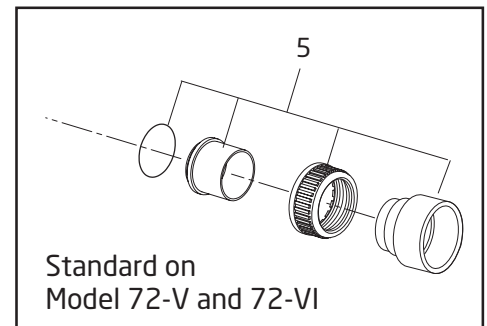

MODEL 72

Swimming Pool Pump

PRIOR TO JANUARY 2015

MODEL 72

Swimming Pool Pump

Order #	Drawing Number	Qty Required	Description	List Price
2921116022	1	1	LOCK RING WITH HANDLES - LID	\$ 34.40
2901116010	2	1	LID - CLEAR	18.70
2921116012B	NOT SHOWN	1	LID - CLEAR WITH LED LIGHT	41.20
2921141210	3	1	O-RING - LID 137 x 5mm	4.90
2901114300	4	1	BASKET - ONE PIECE	16.20
2921770006	5*	2	SET - 3" UNION COMPLETE - (STANDARD -VI)	30.80
2500300918	5**	1	3" UNION PACKAGE CPL - SUCTION & DISCHARGE (STANDARD -VI)	61.30
2921770005	6*	2	SET - 2" PVC UNION COMPLETE - (STANDARD -IV, -V)	13.30
2500300926	6**	1	2" PVC UNION PACKAGE CPL - SUCTION & DISCHARGE (STANDARD -IV, -V)	26.80
2901158200	7	1	DRAIN CAP 3/8" WITH GASKET - CASING	2.60
2901410101	8	1	CASING (PPGF30) - LIGHT GRAY	158.60
2920141210	9	1	O-RING - DIFFUSER 90 x 5mm	3.20
2921317420	10	1	DIFFUSER	46.60
2920423020	11	1	IMPELLER (-IV) 2.0 HP S.F. 1.0 118/11.5mm	48.20
2920523040	11.1	1	IMPELLER (-V) 2.5 HP S.F. 1.0 113/16.0mm	48.20
2921700003	11.2	1	IMPELLER (-VI) 3.5 HP S.F. 1.0 117/21.0mm	48.20
2901441220	12	1	O-RING - CASING 225 x 6mm	14.60
2920343310	13	1	MECHANICAL SEAL (20mm) COMPLETE	53.40
2901416101A	14	1	SEAL HOUSING	41.20
2991000096	15	4	BOLT - MOTOR, HEX (3/8 - 16 x 1-1/2") SS	2.70
2991400035	15	4	WASHER - MOTOR BOLT (3/8") SS	0.60
2901411301	16	1	FLANGE	51.70
2920889410	17	2	LEGO SPACER	0.50
2991000091	18	10	SCREW - CASING HEX/SLOT M7 x 48mm SS	4.00

* 3" SUCTION & DISCHARGE UNION SET - INCLUDES NUT, O-RING, AND ADAPTOR

** 2" SUCTION & DISCHARGE UNION SET - INCLUDES NUT, AND O-RING

Parts Below Are Unique To The Model 72 Shipped Prior To January, 2015