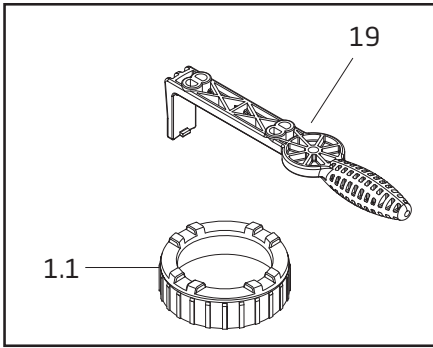

MODEL 72

Swimming Pool Pump

PRIOR TO JANUARY 2015

MODEL 72

Swimming Pool Pump

Order #	Drawing Number	Qty Required	Description	List Price
2921116022	1	1	LOCK RING WITH HANDLES - LID	\$ 34.40
2901116010	2	1	LID - CLEAR	18.70
2921116012B	NOT SHOWN	1	LID - CLEAR WITH LED LIGHT	41.20
2921141210	3	1	O-RING - LID 137 x 5mm	4.90
2901114300	4	1	BASKET - ONE PIECE	16.20
2921770006	5*	2	SET - 3" UNION COMPLETE - (STANDARD -VI)	30.80
2500300918	5**	1	3" UNION PACKAGE CPL - SUCTION & DISCHARGE (STANDARD -VI)	61.30
2921770005	6*	2	SET - 2" PVC UNION COMPLETE - (STANDARD -IV, -V)	13.30
2500300926	6**	1	2" PVC UNION PACKAGE CPL - SUCTION & DISCHARGE (STANDARD -IV, -V)	26.80
2901158200	7	1	DRAIN CAP 3/8" WITH GASKET - CASING	2.60
2901410101	8	1	CASING (PPGF30) - LIGHT GRAY	158.60
2920141210	9	1	O-RING - DIFFUSER 90 x 5mm	3.20
2921317420	10	1	DIFFUSER	46.60
2920423020	11	1	IMPELLER (-IV) 2.0 HP S.F. 1.0 118/11.5mm	48.20
2920523040	11.1	1	IMPELLER (-V) 2.5 HP S.F. 1.0 113/16.0mm	48.20
2921700003	11.2	1	IMPELLER (-VI) 3.5 HP S.F. 1.0 117/21.0mm	48.20
2901441220	12	1	O-RING - CASING 225 x 6mm	14.60
2920343310	13	1	MECHANICAL SEAL (20mm) COMPLETE	53.40
2901416101A	14	1	SEAL HOUSING	41.20
2991000096	15	4	BOLT - MOTOR, HEX (3/8 - 16 x 1-1/2") SS	2.70
2991400035	15	4	WASHER - MOTOR BOLT (3/8") SS	0.60
2901411301	16	1	FLANGE	51.70
2920889410	17	2	LEGO SPACER	0.50
2991000091	18	10	SCREW - CASING HEX/SLOT M7 x 48mm SS	4.00

* 3" SUCTION & DISCHARGE UNION SET - INCLUDES NUT, O-RING, AND ADAPTOR

** 2" SUCTION & DISCHARGE UNION SET - INCLUDES NUT, AND O-RING

Parts Below Are Unique To The Model 72 Shipped Prior To January, 2015

Go Kits For The Model 72

SPK-72-GOKIT	1	KIT INCLUDES THE FOLLOWING PARTS:	78.30
		2921141210 - O-RING LID 137 x 5mm	
		2920141210 - O-RING DIFFUSER 90 x 5mm	
		2920343310 - MECHANICAL SEAL (20mm) CPL	
		2901441220 - O-RING CASING 225 x 6mm	
		2901141211 - O-RING UNION 68 x 3.5mm	