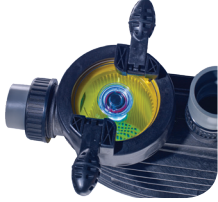

BADU[®] EcoM3 V (1.65)

High Performance, Medium Head
Variable Speed Swimming Pool Pump

SPECK X

Pricing

Premium Energy Efficiency Variable Speed

Order #	Model #	THP	Volts	Motor/Frame	Speed	List Price
IG135-V165T-000	BADU EcoM3 V 1.65	1.65	208-230	EE*/TEFC/56	Variable speed	\$1,060.00

V-Green™ variable speed motor for maximum energy efficiency

Clear Lid with a built-in LED light for easier viewing of critters and debris in low light conditions.

Accessories

Order #	Description	List Price
2921116012B	Clear Lid with LED Light	\$ 41.20
2520652001	Black Remote User Interface with Mounting Kit	302.10
74000VL100	VLink™ - WiFi Pump Controller for the 1.65 VS	475.00