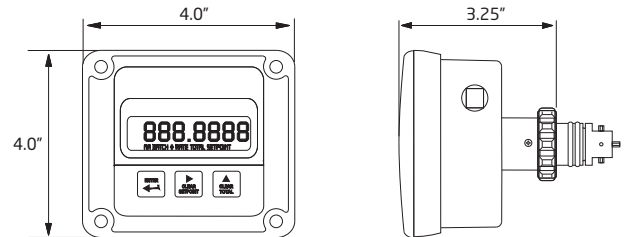

DIGITAL FLOW METERS

Commercial Products

Features

- The paddlewheel flow meters are designed to be inserted into closed fluid systems to monitor flow. The paddlewheel sensor relays flow information to either an LCD digital display screen, or through wiring to user provided equipment.
- Water Ranges: 0.4 to 8000 GPM (1 to 27000 LPM)
- Pipe Sizes: ¾", up to 12"
- Easy to read 8 digit LCD, up to 4 decimal positions
- Flow rate and Total flow display
- AC/DC transformer or battery operated (RT models only). 4 AA batteries
- Factory programmed with calibration certificate
- Front panel security lockout
- Total reset function can be disabled
- Weather resistant ABS enclosure. NEMA 4X
- Sensor, Pipe, Panel or Wall mount options available. Up to 200 ft. range.
- Custom calibration units available. Contact the factory.
- Standard models ship with pipe fitting.

Dimensional Drawing

Note: LCD is not recommended for direct sunlight applications.

Schedule 40

Order #	Description	List Price
7411500004*	Flow Meter 1.5" Complete	\$ 1,554.00
7412000004*	Flow Meter 2.0" Complete	1,554.00
7413000004*	Flow Meter 3.0" Complete	1,554.00
7414000004*	Flow Meter 4.0" Complete	1,684.00
7416000004*	Flow Meter 6.0" Complete	1,684.00
7418000004*	Flow Meter 8.0" Complete	1,684.00
7411000004*	Flow Meter 10.0" Complete	1,710.00
7411200004*	Flow Meter 12.0" Complete	1,710.00

Schedule 80

Order #	Description	List Price
7411500008*	Flow Meter 1.5" Complete	\$ 1,554.00
7412000008*	Flow Meter 2.0" Complete	1,554.00
7413000008*	Flow Meter 3.0" Complete	1,554.00
7414000008*	Flow Meter 4.0" Complete	1,684.00
7416000008*	Flow Meter 6.0" Complete	1,684.00
7418000008*	Flow Meter 8.0" Complete	1,684.00
7411000008*	Flow Meter 10.0" Complete	1,710.00
7411200008*	Flow Meter 12.0" Complete	1,710.00