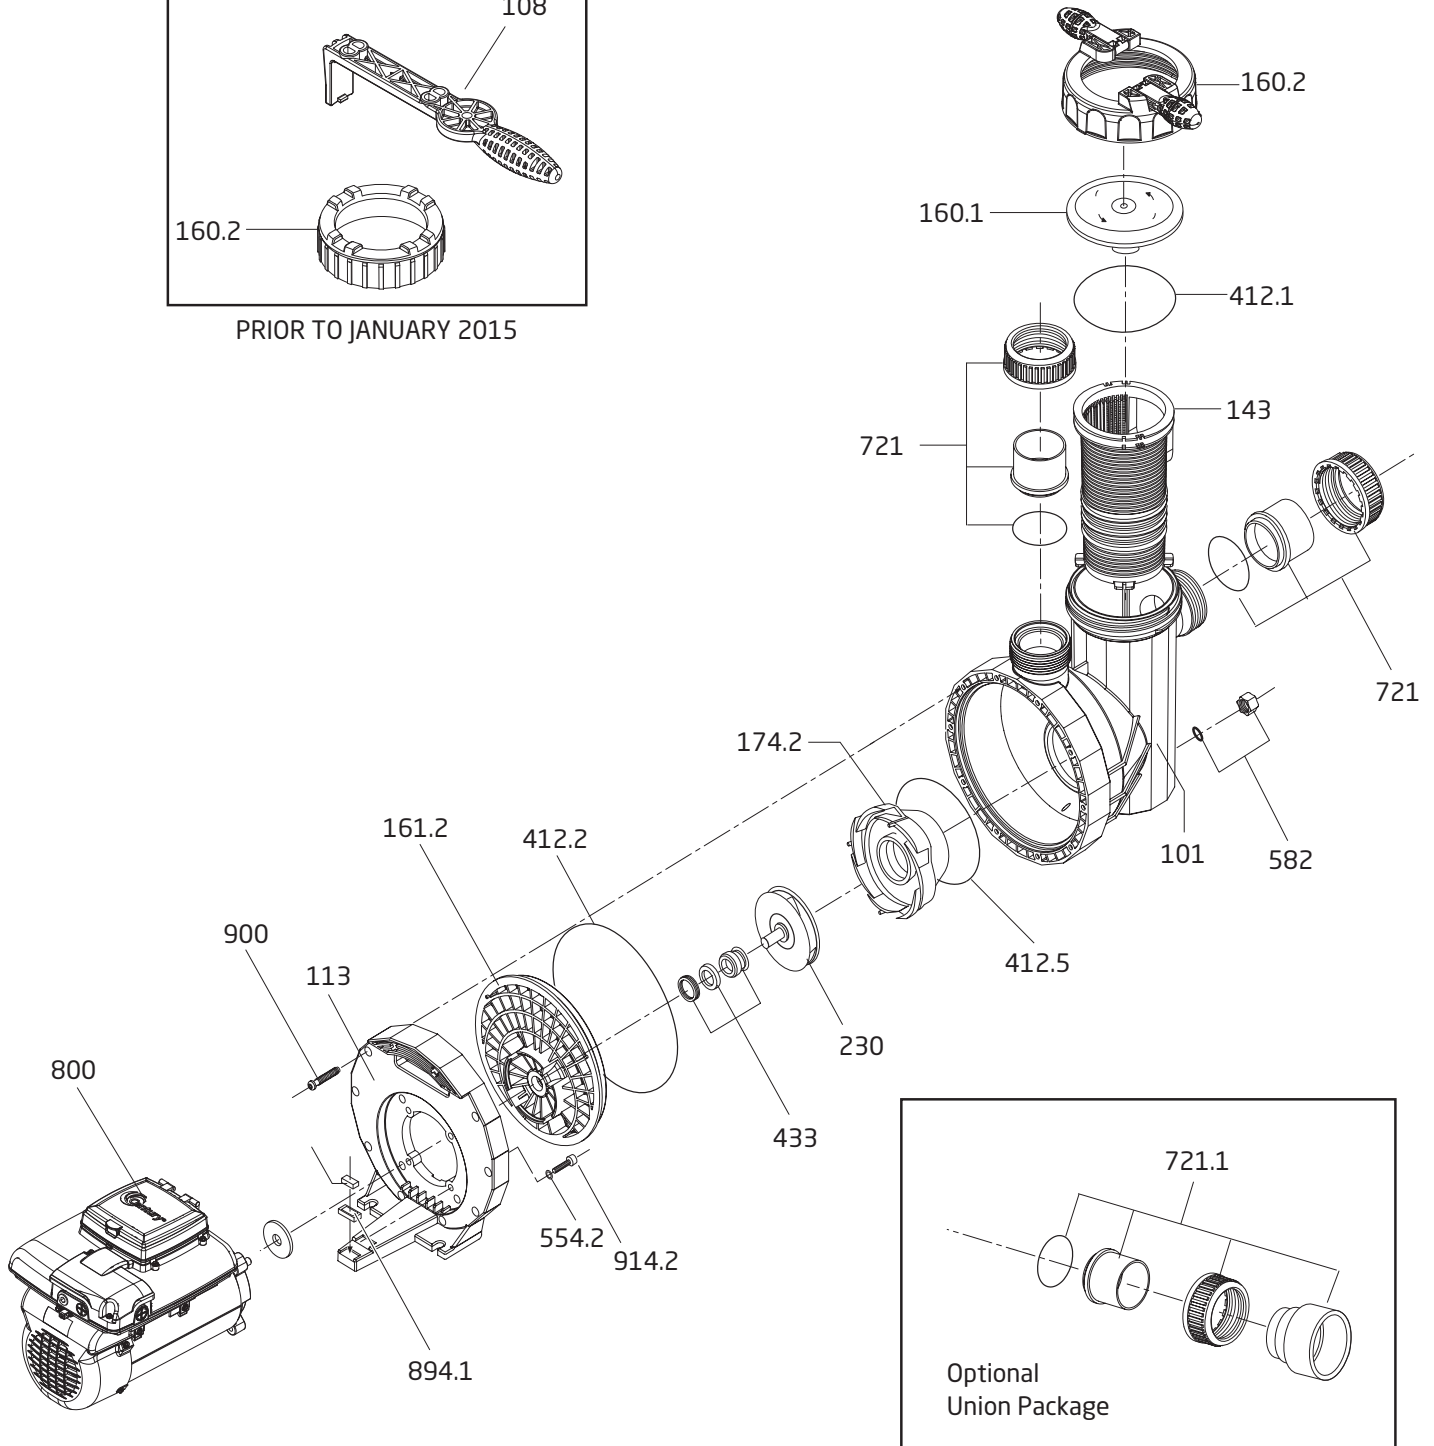

Variable Speed Swimming Pool Pump

Order #	Drawing Number	Qty Required	Description	List Price
2921116022	160.2	1	LOCK RING WITH HANDLES - LID	$ 35.80
2901116010	160.1	1	LID - CLEAR	19.50
2921116012B	NOT SHOWN	1	LID - CLEAR WITH LED LIGHT	42.90
2921141210	412.1	1	O-RING - LID 137 x 5mm	5.10
2901114300	143	1	BASKET - ONE PIECE	16.90
2921770005	721	2	SET - 2" PVC UNION COMPLETE - (STANDARD -V)	13.90
2500300926	721	1	2" PVC UNION PACKAGE CPL - SUCTION & DISCHARGE (STANDARD -V)	27.90
2921770006	721.1	2	SET - 3" UNION COMPLETE - (STANDARD -VI)	32.10
2500300918	721.1	1	3" UNION PACKAGE CPL - SUCTION & DISCHARGE (STANDARD -VI)	63.80
2901158200	582	1	DRAIN CAP 3/8" WITH GASKET - CASING	2.80
2901410101	101	1	CASING (PPGF30) - LIGHT GRAY	165.00
2920141210	412.5	1	O-RING - DIFFUSER 90 x 5mm	3.40
2921317420	174.2	1	DIFFUSER (-V, -VI) 2.4 THP, 3.45 THP	48.50
2901417422	174.2	1	DIFFUSER (-V) 2.7 THP	32.20
2901423017	230	1	IMPELLER (-V) 2.7 THP 118/10.0mm	59.30
2920523030	230	1	IMPELLER (-V) 2.4 THP 116/16.0mm	50.20
2921700002	230	1	IMPELLER (-VI) 3.45 THP 118.5/21.0mm	50.20
2901450700	NOT SHOWN	1	FLOATING EYE SEAL - WEAR RING (-V) 2.7 THP	7.30
2901441220	412.2	1	O-RING - CASING 225 x 6mm	15.20
2920343310	433	1	MECHANICAL SEAL (20mm) COMPLETE	55.60
2901416101A	161.2	1	SEAL HOUSING (-V, -VI) 2.4 THP, 3.45 THP 49mm	42.90
2901416100	161.2	1	SEAL HOUSING (-V) 2.7 THP 39mm	27.50
2991000096	914.2	4	BOLT - MOTOR, HEX (3/8 - 16 x 1-1/2") SS	2.90
2991400035	554.2	4	WASHER - MOTOR BOLT (3/8") SS	0.70
2901411301	113	1	FLANGE	53.80
2920889410	894.1	2	LEGO SPACER	0.60
2991000091	900	10	SCREW - CASING HEX/SLOT M7 x 48mm SS	4.20
M48AA69D29	800	1	MOTOR - 2.7 THP	1,348.90
M48AA91D29	800.1	1	MOTOR - 2.7 THP WITH SVRS	1,517.40

Optional Parts

5881778987	NOT SHOWN	1	INTERFACE ADAPTOR (for 3rd party controllers)	110.00
2991000130	NOT SHOWN	1	SOCKET WRENCH W/ EXT F/HEX/SLOT M7 x 48mm	93.00

Parts Below Are Unique To The BADU EcoMV Shipped Prior To January, 2015

2901116020	160.2	1	LOCK RING - LID	21.10
2921157700	108	1	SPANNER - LID (OPTIONAL PART)	13.80

Go Kits For The Model BADU EcoMV

SPK-72-GOKIT		1	KIT INCLUDES THE FOLLOWING PARTS:	81.50
			2921141210 - O-RING LID 137 x 5mm	
			2920141210 - O-RING DIFFUSER 90 x 5mm	
			2920343310 - MECHANICAL SEAL (20mm) CPL	
			2901441220 - O-RING CASING 225 x 6mm	
			2901141211 - O-RING UNION 68 x3.5mm