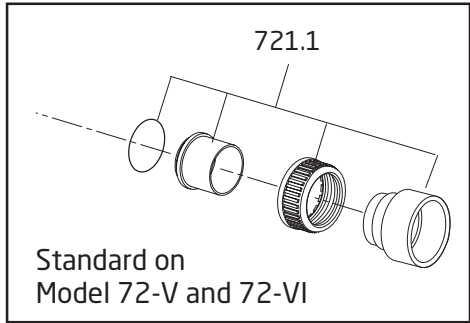

MODEL 72

Swimming Pool Pump

PRIOR TO JANUARY 2015

MODEL 72

Swimming Pool Pump

Order #	Drawing Number	Qty Required	Description	List Price
2921116022	160.2	1	LOCK RING WITH HANDLES - LID	\$ 35.80
2901116010	160.1	1	LID - CLEAR	19.50
2921116012B	NOT SHOWN	1	LID - CLEAR WITH LED LIGHT	42.90
2921141210	412.1	1	O-RING - LID 137 x 5mm	5.10
2901114300	143	1	BASKET - ONE PIECE	16.90
2921770005	721*	2	SET - 2" PVC UNION COMPLETE - (STANDARD -IV, -V)	13.90
2500300926	721*	1	2" PVC UNION PACKAGE CPL - SUCTION & DISCHARGE (STANDARD -IV, -V)	27.90
2921770006	721.1**	2	SET - 3" UNION COMPLETE - (STANDARD -VI)	32.10
2500300918	721.1**	1	3" UNION PACKAGE CPL - SUCTION & DISCHARGE (STANDARD -VI)	63.80
2901158200	582	1	DRAIN CAP 3/8" WITH GASKET - CASING	2.80
2901410101	101	1	CASING (PPGF30) - LIGHT GRAY	165.00
2920141210	412.5	1	O-RING - DIFFUSER 90 x 5mm	3.40
2921317420	174.2	1	DIFFUSER	48.50
2920423020	230	1	IMPELLER (-IV) 2.0 HP S.F. 1.0 118/11.5mm	50.20
2920523040	230	1	IMPELLER (-V) 2.5 HP S.F. 1.0 113/16.0mm	50.20
2921700003	230	1	IMPELLER (-VI) 3.5 HP S.F. 1.0 117/21.0mm	50.20
2901441220	412.2	1	O-RING - CASING 225 x 6mm	15.20
2920343310	433	1	MECHANICAL SEAL (20mm) COMPLETE	55.60
2901416101A	161.2	1	SEAL HOUSING	42.90
2991000096	914.2	4	BOLT - MOTOR, HEX (3/8 - 16 x 1-1/2") SS	2.90
2991400035	554.2	4	WASHER - MOTOR BOLT (3/8") SS	0.70
2901411301	113	1	FLANGE	53.80
2920889410	894.1	2	LEGO SPACER	0.60
2991000091	900	10	SCREW - CASING HEX/SLOT M7 x 48mm SS	4.20

* 2" SUCTION & DISCHARGE UNION SET - INCLUDES NUT, AND O-RING

** 3" SUCTION & DISCHARGE UNION SET - INCLUDES NUT, O-RING, AND ADAPTOR

Parts Below Are Unique To The Model 72 Shipped Prior To January, 2015