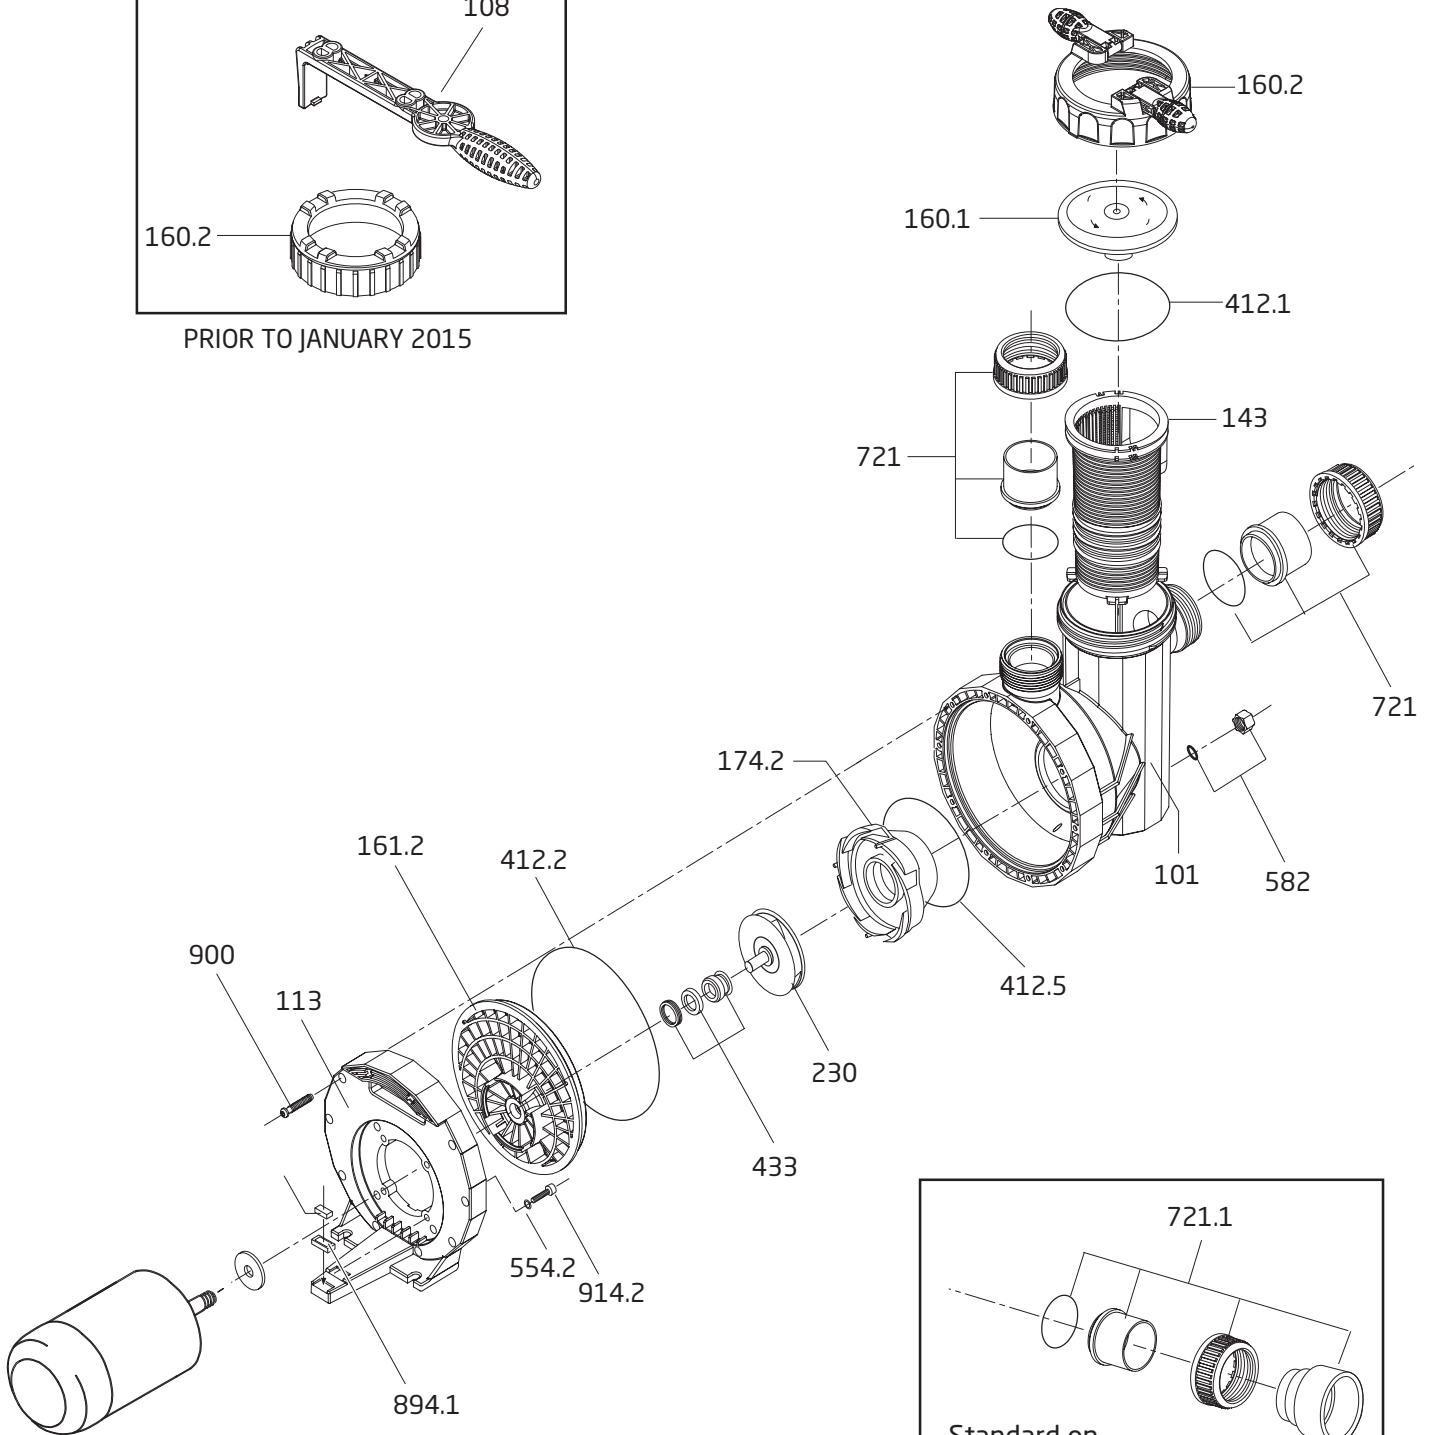

MODEL 72

Swimming Pool Pump

PRIOR TO JANUARY 2015

MODEL 72

Swimming Pool Pump

Order #	Drawing Number	Qty Required	Description	List Price
2921116022	160.2	1	LOCK RING WITH HANDLES - LID	\$ 35.80
2901116010	160.1	1	LID - CLEAR	19.50
2921116012B	NOT SHOWN	1	LID - CLEAR WITH LED LIGHT	42.90
2921141210	412.1	1	O-RING - LID 137 x 5mm	5.10
2901114300	143	1	BASKET - ONE PIECE	16.90
2921770005	721*	2	SET - 2" PVC UNION COMPLETE - (STANDARD -IV, -V)	13.90
2500300926	721*	1	2" PVC UNION PACKAGE CPL - SUCTION & DISCHARGE (STANDARD -IV, -V)	27.90
2921770006	721.1**	2	SET - 3" UNION COMPLETE - (STANDARD -VI)	32.10
2500300918	721.1**	1	3" UNION PACKAGE CPL - SUCTION & DISCHARGE (STANDARD -VI)	63.80
2901158200	582	1	DRAIN CAP 3/8" WITH GASKET - CASING	2.80
2901410101	101	1	CASING (PPGF30) - LIGHT GRAY	165.00
2920141210	412.5	1	O-RING - DIFFUSER 90 x 5mm	3.40
2921317420	174.2	1	DIFFUSER	48.50
2920423020	230	1	IMPELLER (-IV) 2.0 HP S.F. 1.0 118/11.5mm	50.20
2920523040	230	1	IMPELLER (-V) 2.5 HP S.F. 1.0 113/16.0mm	50.20
2921700003	230	1	IMPELLER (-VI) 3.5 HP S.F. 1.0 117/21.0mm	50.20
2901441220	412.2	1	O-RING - CASING 225 x 6mm	15.20
2920343310	433	1	MECHANICAL SEAL (20mm) COMPLETE	55.60
2901416101A	161.2	1	SEAL HOUSING	42.90
2991000096	914.2	4	BOLT - MOTOR, HEX (3/8 - 16 x 1-1/2") SS	2.90
2991400035	554.2	4	WASHER - MOTOR BOLT (3/8") SS	0.70
2901411301	113	1	FLANGE	53.80
2920889410	894.1	2	LEGO SPACER	0.60
2991000091	900	10	SCREW - CASING HEX/SLOT M7 x 48mm SS	4.20

* 2" SUCTION & DISCHARGE UNION SET - INCLUDES NUT, AND O-RING

** 3" SUCTION & DISCHARGE UNION SET - INCLUDES NUT, O-RING, AND ADAPTOR

Parts Below Are Unique To The Model 72 Shipped Prior To January, 2015

Go Kits For The Model 72

SPK-72-GOKIT		1	KIT INCLUDES THE FOLLOWING PARTS:	81.50
			2921141210 - O-RING LID 137 x 5mm	
			2920141210 - O-RING DIFFUSER 90 x 5mm	
			2920343310 - MECHANICAL SEAL (20mm) CPL	
			2901441220 - O-RING CASING 225 x 6mm	
			2901141211 - O-RING UNION 68 x 3.5mm	