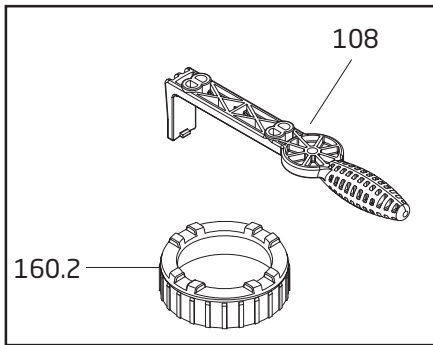

MODEL 72

Swimming Pool Pump

PRIOR TO JANUARY 2015

MODEL 72

Swimming Pool Pump

Order #	Drawing Number	Qty Required	Description	List Price
2921116022	160.2	1	LOCK RING WITH HANDLES - LID	\$ 35.80
2901116010	160.1	1	LID - CLEAR	19.50
2921116012B	NOT SHOWN	1	LID - CLEAR WITH LED LIGHT	42.90
2921141210	412.1	1	O-RING - LID 137 x 5mm	5.10
2901114300	143	1	BASKET - ONE PIECE	16.90
2921770005	721*	2	SET - 2" PVC UNION COMPLETE - (STANDARD -IV, -V)	13.90
2500300926	721*	1	2" PVC UNION PACKAGE CPL - SUCTION & DISCHARGE (STANDARD -IV, -V)	27.90
2921770006	721.1**	2	SET - 3" UNION COMPLETE - (STANDARD -VI)	32.10
2500300918	721.1**	1	3" UNION PACKAGE CPL - SUCTION & DISCHARGE (STANDARD -VI)	63.80
2901158200	582	1	DRAIN CAP 3/8" WITH GASKET - CASING	2.80
2901410101	101	1	CASING (PPGF30) - LIGHT GRAY	165.00
2920141210	412.5	1	O-RING - DIFFUSER 90 x 5mm	3.40
2921317420	174.2	1	DIFFUSER	48.50
2920423020	230	1	IMPELLER (-IV) 2.0 HP S.F. 1.0 118/11.5mm	50.20
2920523040	230	1	IMPELLER (-V) 2.5 HP S.F. 1.0 113/16.0mm	50.20
2921700003	230	1	IMPELLER (-VI) 3.5 HP S.F. 1.0 117/21.0mm	50.20
2901441220	412.2	1	O-RING - CASING 225 x 6mm	15.20
2920343310	433	1	MECHANICAL SEAL (20mm) COMPLETE	55.60
2901416101A	161.2	1	SEAL HOUSING	42.90
2991000096	914.2	4	BOLT - MOTOR, HEX (3/8 - 16 x 1-1/2") SS	2.90
2991400035	554.2	4	WASHER - MOTOR BOLT (3/8") SS	0.70
2901411301	113	1	FLANGE	53.80
2920889410	894.1	2	LEGO SPACER	0.60
2991000091	900	10	SCREW - CASING HEX/SLOT M7 x 48mm SS	4.20

* 2" SUCTION & DISCHARGE UNION SET - INCLUDES NUT, AND O-RING

** 3" SUCTION & DISCHARGE UNION SET - INCLUDES NUT, O-RING, AND ADAPTOR

Parts Below Are Unique To The Model 72 Shipped Prior To January, 2015

Go Kits For The Model 72

SPK-72-GOKIT		1	KIT INCLUDES THE FOLLOWING PARTS:	81.50
			2921141210 - O-RING LID 137 x 5mm	
			2920141210 - O-RING DIFFUSER 90 x 5mm	
			2920343310 - MECHANICAL SEAL (20mm) CPL	
			2901441220 - O-RING CASING 225 x 6mm	
			2901141211 - O-RING UNION 68 x 3.5mm	