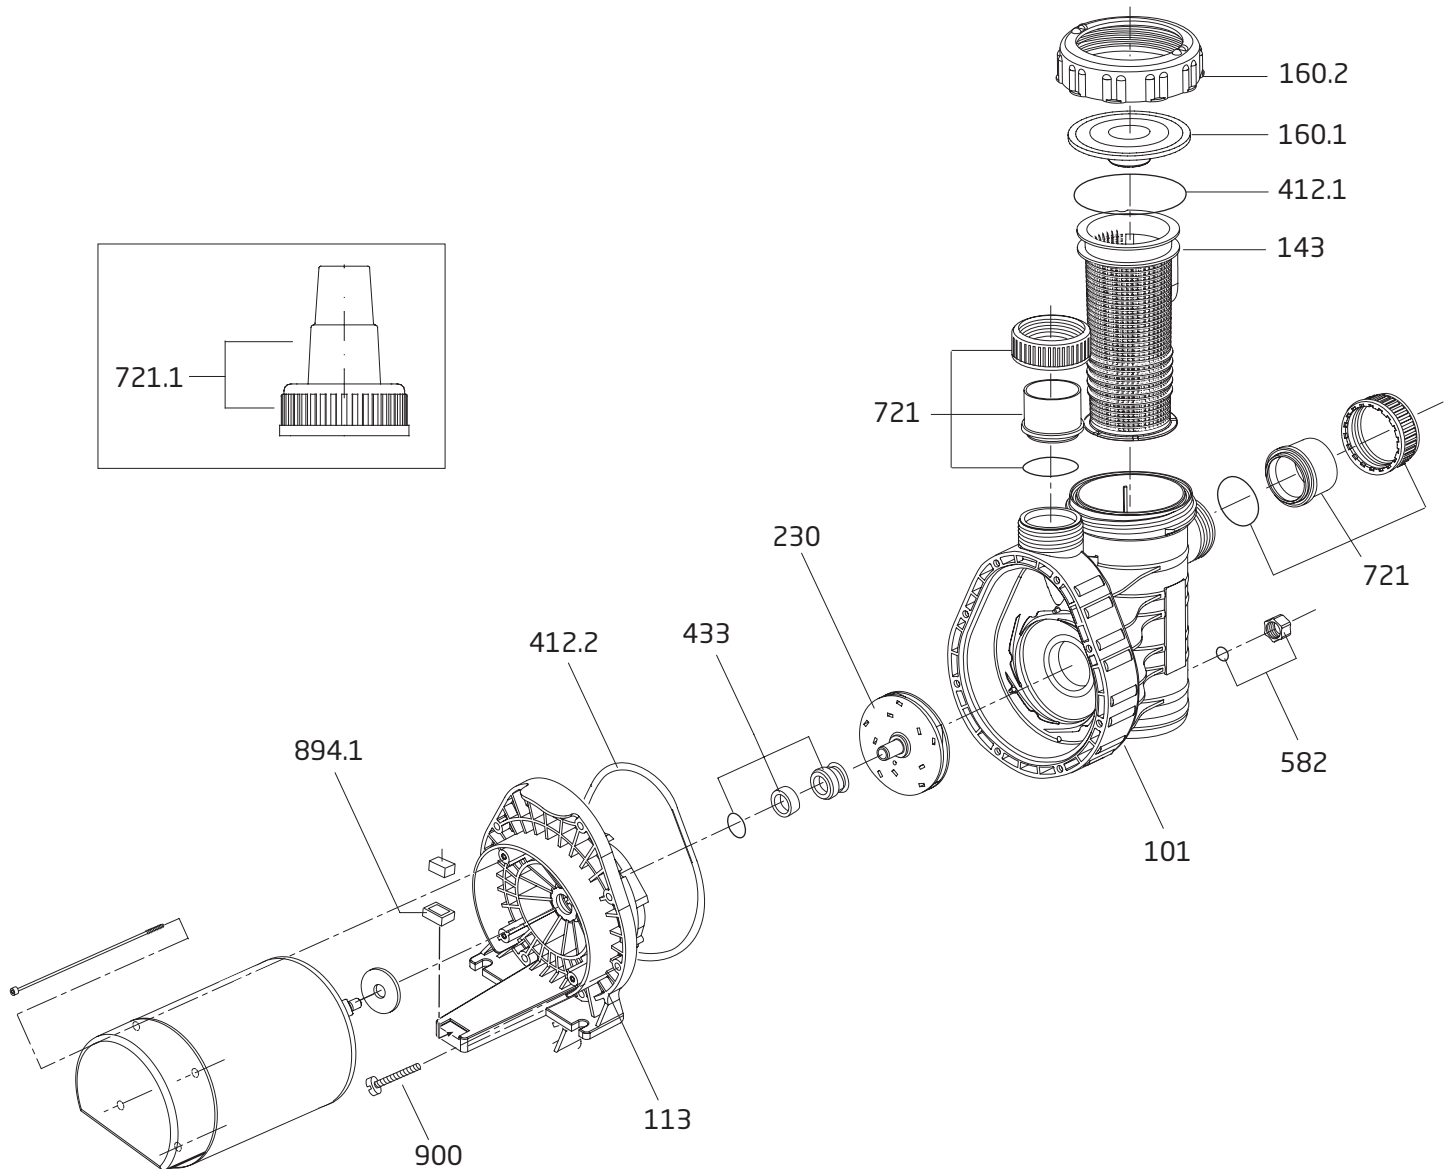

MODEL A91 Series

Self-Priming Swimming Pool Pump

Model A91R, A91, A91-I & A91-II

MODEL A91 Series

Self-Priming Swimming Pool Pump

Model A91R, A91, A91-I & A91-II

Order #	Drawing Number	Qty Required	Description	List Price
2901316020	160.2	1	LOCK RING - LID	\$ 9.60
2901316010	160.1	1	LID - CLEAR	12.20
2901341220	412.1	1	O-RING - LID 105 x 5mm	3.70
2500300912	721	1	COMPLETE UNION PACKAGE - SUCTION/DISCHARGE - SLIP/HOSE	25.40
2500300915	721.1	1	COMPLETE UNION PACKAGE - SUCTION/DISCHARGE - HOSE	15.60
2500300916	721	1	COMPLETE UNION PACKAGE - SUCTION/DISCHARGE - SLIP	15.60
2500300913	721	1	COMPLETE UNION PACKAGE - SUCTION/DISCHARGE - NPT	15.60
2500300909	721	2	HALF UNION SET - NPT (INCLUDES NUT, THREADED UNION END & O-RING)	8.00
2500300910	721	2	HALF UNION SET - SLIP (INCLUDES NUT, UNION END & O-RING)	8.00
2500300911	721.1	2	HALF UNION SET - HOSE (INCLUDES NUT, HOSE ADAPTOR & O-RING)	8.00
2901314300	143	1	BASKET - ONE PIECE	10.70
2901310101	101	1	CASING	50.50
2901158200	582	1	DRAIN CAP 3/8" WITH GASKET - CASING	2.80
2921623131	230	1	IMPELLER (A91R) 0.5 THP (0.75 HP SPL) 92-100 / 4.5mm	21.70
2921623031	230	1	IMPELLER 0.5 THP (0.75 HP SPL) 100 / 4.5mm	21.70
2921623132	230	1	IMPELLER (-I) 0.75 THP (1.0 HP SPL) 98 / 6.5mm	21.70
2921623034	230	1	IMPELLER (-II) 1.0 THP (1.5 HP SPL) 98 / 9mm	21.70
2921606204	433	1	MECHANICAL SEAL (5/8") - CARBON/CERAMIC	14.60
2991000091	900	8	SCREW - CASING, HEX/WASHER/SLOT M7 x 48mm	4.20
2921641223	412.2	1	O-RING - CASING 165 x 6mm	7.80
2901316101	113	1	FLANGE/SEAL HOUSING	40.20
2920889410	894.1	1	LEGO (FOOT)	0.60

Go Kits For The Model A91

SPK-A91-GOKIT	1	KIT INCLUDES THE FOLLOWING PARTS:	30.50
		2901341220 - O-RING LID 105 x 5mm	
		2921606204 - MECHANICAL SEAL (5/8") - CARBON/CERAMIC	
		2921641223 - O-RING CASING 165 x 6mm	
		2920241220 - O-RING UNION 50 x 3mm	

All motors have a 3/8" thread stainless steel shaft