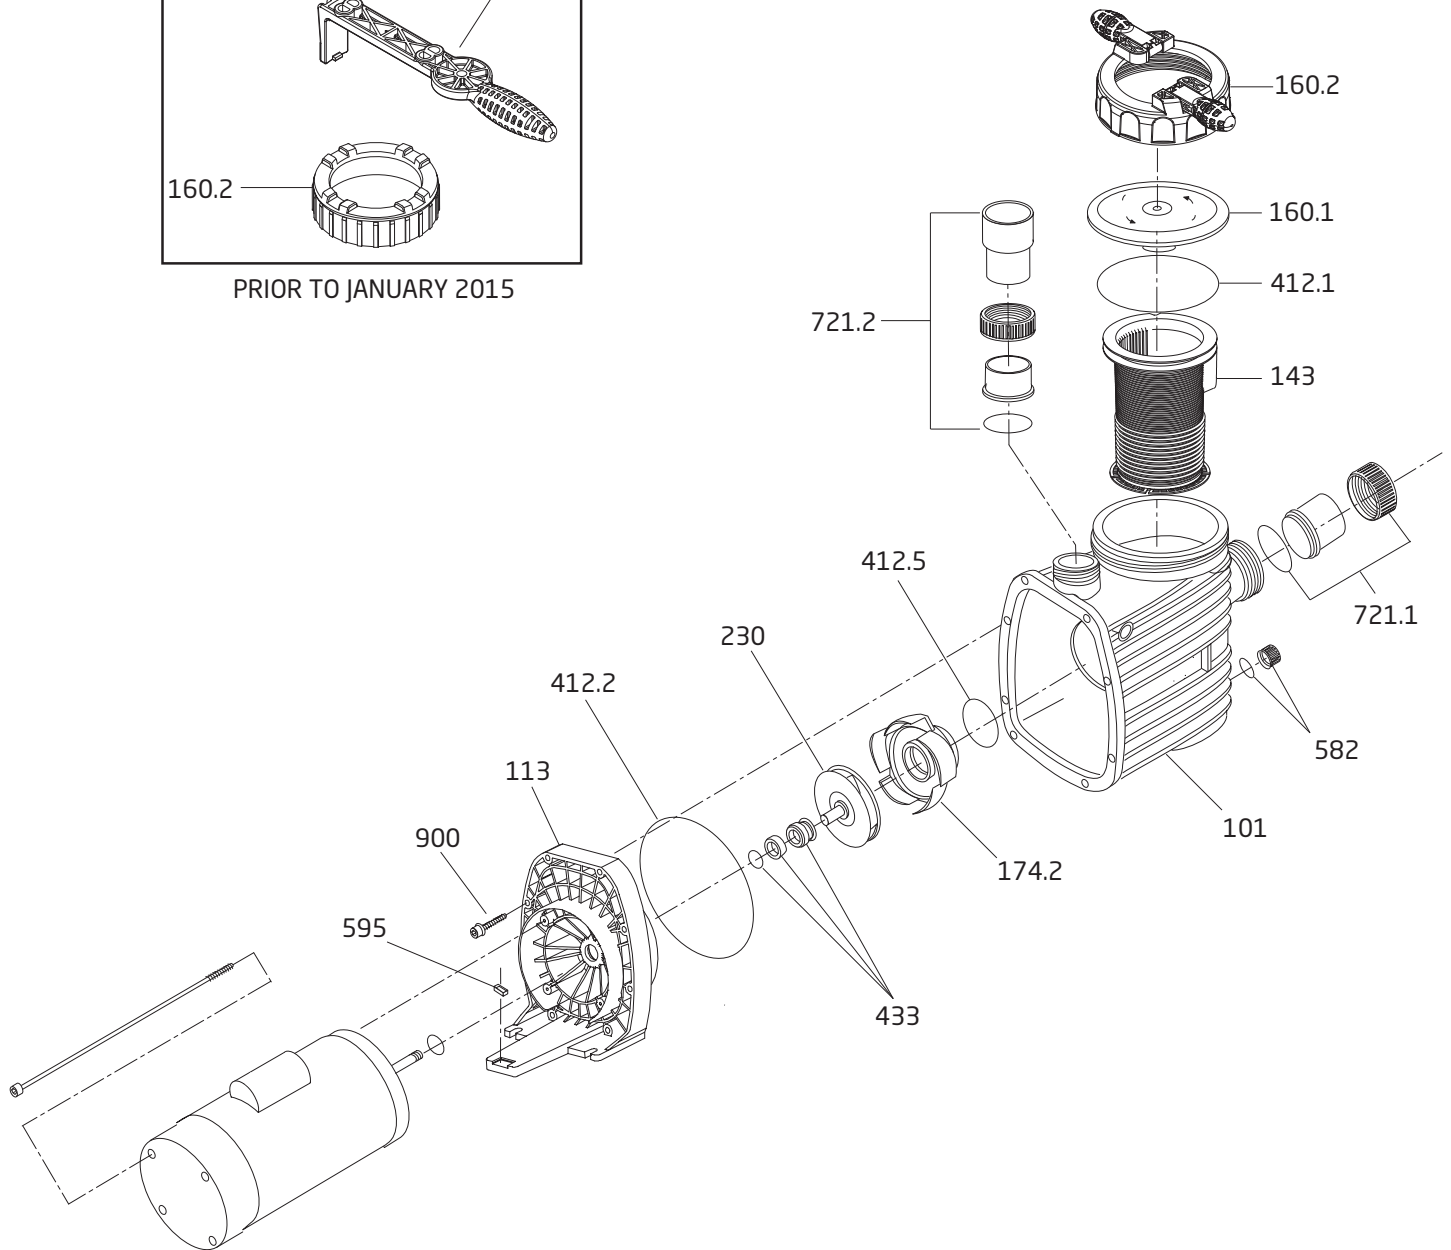

MODEL ES90 Series

Swimming Pool Pump

Model ES90-I, ES90-II, ES90-III & ES90-IV

PRIOR TO JANUARY 2015

MODEL ES90 Series

Swimming Pool Pump

Model ES90-I, ES90-II, ES90-III, & ES90-IV

Order #	Drawing Number	Qty Required	Description	List Price
2901116010	160.1	1	LID - CLEAR	\$ 19.50
2921116012B	NOT SHOWN	1	LID - CLEAR WITH LED LIGHT	42.90
2921116022	160.2	1	LOCK RING WITH HANDLES - LID	35.80
2921141210	412.1	1	O-RING - LID 137 x 5mm	5.10
2901114300	143	1	BASKET - ONE PIECE	16.90
2921110130	101	1	CASING	176.10
2901158200	582	1	DRAIN CAP 3/8" WITH GASKET - CASING	2.80
2920889410	894.1	3	LEGO SPACER	0.60
2991000091	900	8	SCREW - CASING HEX/SLOT M7 x 48mm SS	4.20
2920141210	412.5	1	O-RING - DIFFUSER 90 x 5mm	3.40
2921117412	174.2	1	DIFFUSER	48.50
2921923091	230	1	IMPELLER (-I) 0.75 HP S.F. 1.0 99 / 4.5mm (3/8") 6V	52.40
2921923043	230	1	IMPELLER (-II) 1.0 HP S.F. 1.0 98 / 9mm (3/8") 6V	52.40
2921923193	230	1	IMPELLER (-III) 1.5 HP S.F. 1.0 106 / 9mm (3/8") 6V w/INSERT	52.40
2921923094	230	1	IMPELLER (-IV) 2.0 HP S.F. 1.0 111 / 9mm (3/8") 6V w/INSERT	68.00
2921606204	433	1	MECHANICAL SEAL (5/8") - CARBON/CERAMIC	14.60
2921141222	412.2	1	O-RING - CASING 190 x 6mm	10.20
2921116112	113	1	FLANGE/SEAL HOUSING	124.60
2921770005	721.1	1	SET - SUCTION UNION COMPLETE	13.90
2500300902	721.2	1	SET - DISCHARGE UNION COMPLETE	32.60
2500300914	721.1 & 721.2	1	SET - SUCTION/DISCHARGE UNION COMPLETE	46.40

Parts Below Are Unique To The Model ES90 Shipped Prior To January, 2015

2901116020	160.2	1	LOCK RING - LID	21.10
2921157700	108	1	SPANNER - LID (OPTIONAL PART)	13.80

Go Kits For The Model ES90 Series

SPK-ES90-GOKIT	KIT INCLUDES THE FOLLOWING PARTS:			38.30
	2921141210	O-RING LID 137 x 5mm		
	2920141210	O-RING DIFFUSER 90 x 5mm		
	2921606204	MECHANICAL SEAL (5/8") CARBON/CERAMIC		
	2921141222	O-RING CASING 190 x 6mm		
	2920241220	O-RING UNION 50 x 3mm		
	2901141211	O-RING UNION 68 x 3.5mm		