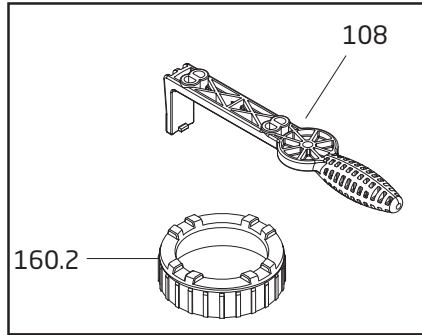

MODEL ES90 Series

Swimming Pool Pump

Model ES90-I, ES90-II, ES90-III & ES90-IV

PRIOR TO JANUARY 2015

MODEL ES90 Series

Swimming Pool Pump

Model ES90-I, ES90-II, ES90-III, & ES90-IV

Order #	Drawing Number	Qty Required	Description	List Price
2901116010	160.1	1	LID - CLEAR	\$ 19.50
2921116012B	NOT SHOWN	1	LID - CLEAR WITH LED LIGHT	42.90
2921116022	160.2	1	LOCK RING WITH HANDLES - LID	35.80
2921141210	412.1	1	O-RING - LID 137 x 5mm	5.10
2901114300	143	1	BASKET - ONE PIECE	16.90
2921110130	101	1	CASING	176.10
2901158200	582	1	DRAIN CAP 3/8" WITH GASKET - CASING	2.80
2920889410	894.1	3	LEGO SPACER	0.60
2991000091	900	8	SCREW - CASING HEX/SLOT M7 x 48mm SS	4.20
2920141210	412.5	1	O-RING - DIFFUSER 90 x 5mm	3.40
2921117412	174.2	1	DIFFUSER	48.50
2921923091	230	1	IMPELLER (-I) 0.75 HP S.F. 1.0 99 / 4.5mm (3/8") 6V	52.40
2921923043	230	1	IMPELLER (-II) 1.0 HP S.F. 1.0 98 / 9mm (3/8") 6V	52.40
2921923193	230	1	IMPELLER (-III) 1.5 HP S.F. 1.0 106 / 9mm (3/8") 6V w/INSERT	52.40
2921923094	230	1	IMPELLER (-IV) 2.0 HP S.F. 1.0 111 / 9mm (3/8") 6V w/INSERT	68.00
2921606204	433	1	MECHANICAL SEAL (5/8") - CARBON/CERAMIC	14.60
2921141222	412.2	1	O-RING - CASING 190 x 6mm	10.20
2921116112	113	1	FLANGE/SEAL HOUSING	124.60
2921770005	721.1	1	SET - SUCTION UNION COMPLETE	13.90
2500300902	721.2	1	SET - DISCHARGE UNION COMPLETE	32.60
2500300914	721.1 & 721.2	1	SET - SUCTION/DISCHARGE UNION COMPLETE	46.40

Parts Below Are Unique To The Model ES90 Shipped Prior To January, 2015

2901116020	160.2	1	LOCK RING - LID	21.10
2921157700	108	1	SPANNER - LID (OPTIONAL PART)	13.80

Go Kits For The Model ES90 Series

SPK-ES90-GOKIT	KIT INCLUDES THE FOLLOWING PARTS:			38.30
	2921141210	O-RING LID 137 x 5mm		
	2920141210	O-RING DIFFUSER 90 x 5mm		
	2921606204	MECHANICAL SEAL (5/8") CARBON/CERAMIC		
	2921141222	O-RING CASING 190 x 6mm		
	2920241220	O-RING UNION 50 x 3mm		
	2901141211	O-RING UNION 68 x 3.5mm		