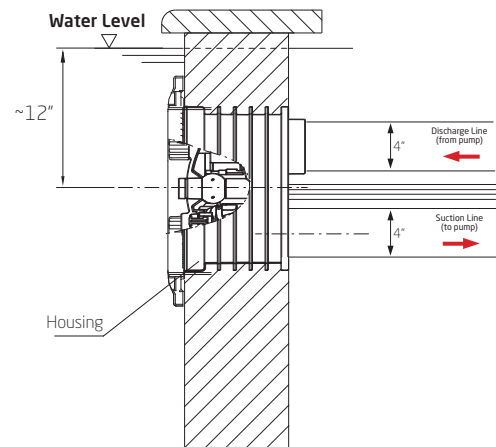

Side View

NOTE: Patented combined suction and discharge fitting does not require main drains.