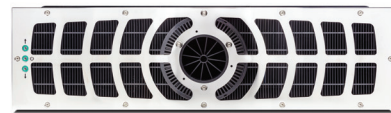

# Badu<sup>®</sup>Jet Turbo Pro

SwimJet System

## Part Numbers

Order #	Description
JS443-9411T-100	BaduJet Turbo Pro SwimJet System ( <b>1500 GPM</b> ) - Jet Housing, Control Box with WiFi, Motor, and Variable Frequency Drive

**NOTE:** The BaduJet Turbo Pro is packed in two cartons on a pallet and shipped via truck line.