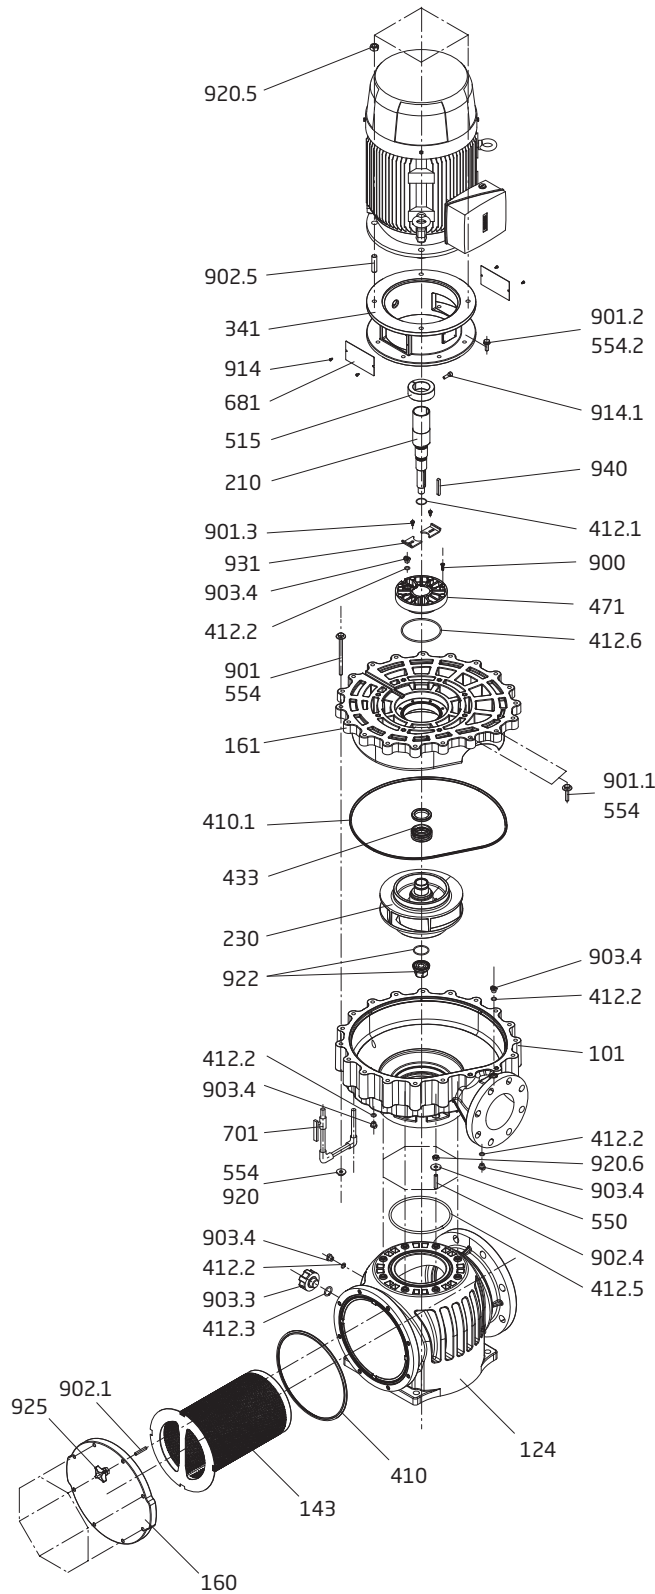

BADU® Block Multi Series (Model 125/250)

All Polyurethane Pump

BADU® Block Multi Series (Model 125/250)

All Polyurethane Pump

Order#	Drawing #	Qty Required	Description
7201310106	101	1	Casing CPL
1913391269	124	1	Plastic Strainer Tank CPL
1913421259	Not Shown	1	Cast Iron Strainer Tank CPL w/ Ceramic Coating
1900214301	143	1	Strainer Basket - Stainless Steel
7201214300	143	1	Strainer Basket - Plastic
1900216602	160	1	Lid
7201316101	161	1	Seal Housing
7201321040	210	1	Pump Shaft CPL BG 160
7201321041	210	1	Pump Shaft CPL BG 180
7201323000/235	230	1	Impeller (20.0 HP) 235mm
7201323000/245	230	1	Impeller (25.0 HP) 245mm
7201323000/255	230	1	Impeller (30.0 HP) 255mm
7201434141	341	1	Motor Lantern CPL BG 160+
1913214109	410.1	1	Gasket, NBR
7201341000	412	1	Gasket - Seal Housing 440 x 6mm, NBR
7201341240	412.1	1	O-ring - 30 x 2mm, NBR
2923541220	412.2	4	O-ring - 12 x 2.5mm, NBR
2923241231	412.3	1	O-ring - 24 x 3.5mm, NBR
2902041210	412.5	1	O-ring - 175 x 6.5mm, NBR
7201341260	412.6	1	O-ring - 120 x 4.5mm, NBR
7201343300	433	1	Mechanical Seal (45mm) CPL - Carbon/SiC+EPDM
7201343302	433	1	Mechanical Seal (45mm) CPL - SiC/SiC+EPDM
7201347102	471	1	Seal Housing Insert
7201451500	515	1	Shaft Collar

Order#	Drawing #	Qty Required	Description
5879021100	550	8	Washer - 10.5 x 30mm, SS
5879021100	554	36	Washer - 10.5 x 30mm, SS
5871251000	554.2	8	Washer - 10.5mm, SS
7201268103	681	2	Plate With Speck Logo
7201270001	701	1	Air Bleed/Circulation Line - SS
7201270005	701	1	Air Bleed/Circulation Line - Plastic
5879006023	900	8	Screw - M6 x 22mm
5879311150	901	17	Screw - M10 x 150mm, Hex SS
5879311050	901.1	2	Screw - M10 x 50mm, Hex SS
5879331030	901.2	8	Screw - M10 x 30mm, Hex SS
5879330610	901.3	2	Screw - M6 x 10mm, Hex SS
5879390835	902.1	8	Stud - M8 x 35, SS
5879391035	902.4	8	Stud - M10 x 35, SS
5879391640	902.5	4	Stud - M16 x 40, SS
2922091600	903.3	1	Drain Plug (3/4") - Red
2923591201	903.4	4	Drain Plug (1/4") - Black
5879120406	914	4	Screw - M4 x 6 Hex SS
5819120826	914.1	1	Screw - M8 x 25mm
5879341000	920	17	Nut - M10 SS
5879341600	920.5	4	Nut - M16 SS
5879341000	920.6	8	Nut - M10 SS
7201392202	922	1	Impeller Nut & Gasket
2921891500	925	8	Handle M8 - Black
7201293100	931	2	Locking Tab
5878850879	940	1	Shaft Key 8 x 7 x 63