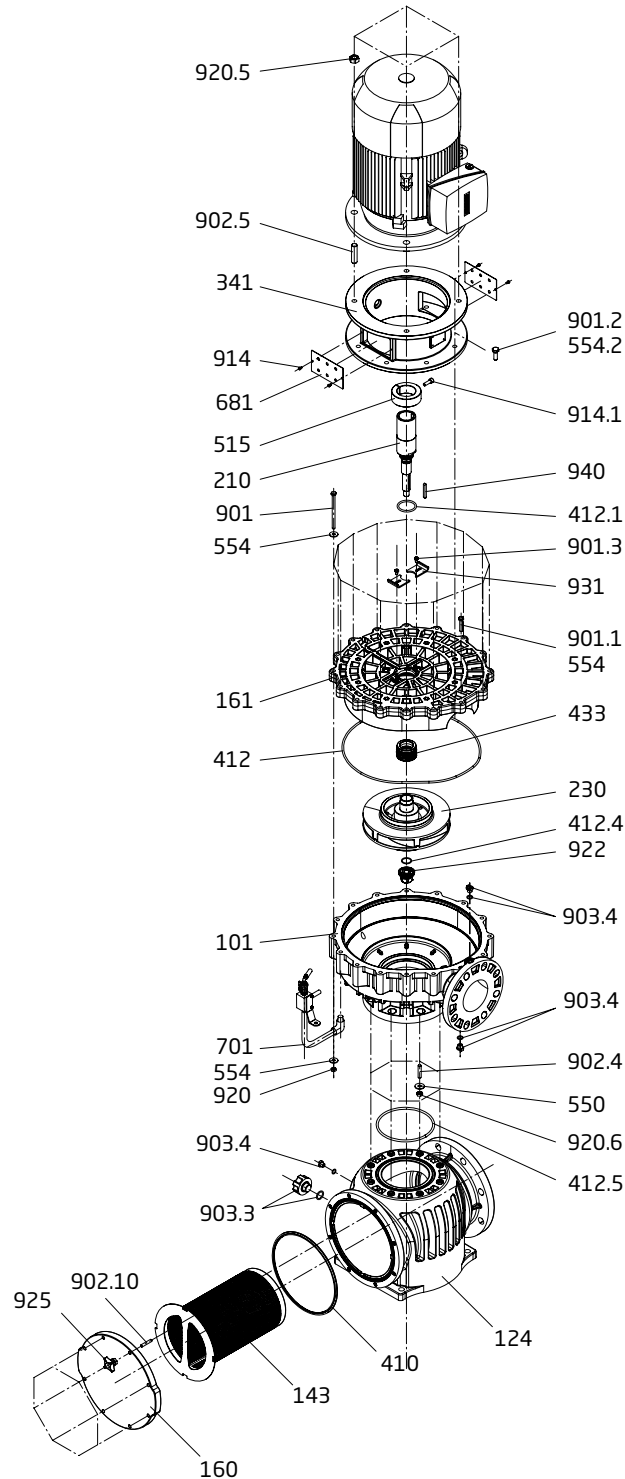

# BADU® Block Multi Series (Model 80/200)

All Polypropylene Pump

Order#	Drawing #	Qty Required	Description
7201110117	101	1	Casing CPL
1913391269	124	1	Plastic Strainer Tank CPL
1900214301	143	1	Strainer Basket - Stainless Steel
7201214300	143	1	Strainer Basket - Plastic
1900216602	160	1	Strainer Lid
7201116103	161	1	Seal Housing
7201421042	210	1	Pump Shaft CPL (10HP)
7201421045	210	1	Pump Shaft CPL (15HP)
7201123010/215	230	1	Impeller (10 HP) 215mm
7201123010	230	1	Impeller (15 HP) 225mm
7201434140	341	1	Motor Lantern CPL (10HP)
7201434141	341	1	Motor Lantern CPL (15HP)
1913214109	410	1	Gasket NBR - Strainer Lid
7201141202	412	1	O-ring - 317 x 7mm - Casing, NBR
7201141240	412.1	1	O-ring - 22 x 2mm - Pump Shaft, NBR
2711040109	412.4	1	O-ring - 31.5 x 2.5mm - Impeller Nut, NBR
2902041210	412.5	1	O-ring - 175 x 6.5mm - Strainer, NBR
7201143305	433	1	Mechanical Seal (32mm) CPL - Carbon/SiC+EPDM
7201143306	433	1	Mechanical Seal (32mm) CPL - SiC/SiC+EPDM
7201451500	515	1	Shaft Collar
5879021100	550	8	Washer - 10.5 x 30mm, SS
5879021080	554	14	Washer - 8.4 x 24mm, SS
5871250802	554.1	1	Washer - 8.4mm, SS
5871251000	554.2	8	Washer - 10.5mm, SS
7201268103	681	2	Plate With Speck Logo
7201270007	701	1	Air Bleed/Circulation Line Assembly
5879310814	901	14	Screw - M8 x 140mm, Hex SS
5879330835	901.1	1	Screw - M8 x 35mm, Hex SS
5879331030	901.2	8	Screw - M10 x 30mm, Hex SS
5879330610	901.3	2	Screw - M6 x 10mm, Hex SS
5879390835	902.10	8	Stud - M8 x 35, SS
5879391035	902.4	8	Stud - M10 x 35, SS
5879391225	902.5	4	Stud - M12 x 25, SS (10 HP)
5879391640	902.5	4	Stud - M16 x 40, SS (15 HP)
2922091600A	903.3	1	Red Drain Plug (3/4") w/ O-ring
2923591201A	903.4	3	Black Drain Plug (1/4") w/ O-ring
5879120406	914	4	Screw - M4 x 6, SS
5819120826	914.1	1	Screw - M8 x 25mm
5879340800	920	14	Nut - M8, SS
5879341200	920.5	4	Nut - M12, SS (10 HP)
5879341600	920.5	4	Nut - M16, SS (15 HP)
5879341000	920.6	8	Nut - M10, SS
7201192201	922	1	Impeller Nut
2921891500	925	8	Handle M8 - Black
7201293100	931	2	Locking Tab
5878850664	940	1	Shaft Key 6 x 6 x 40