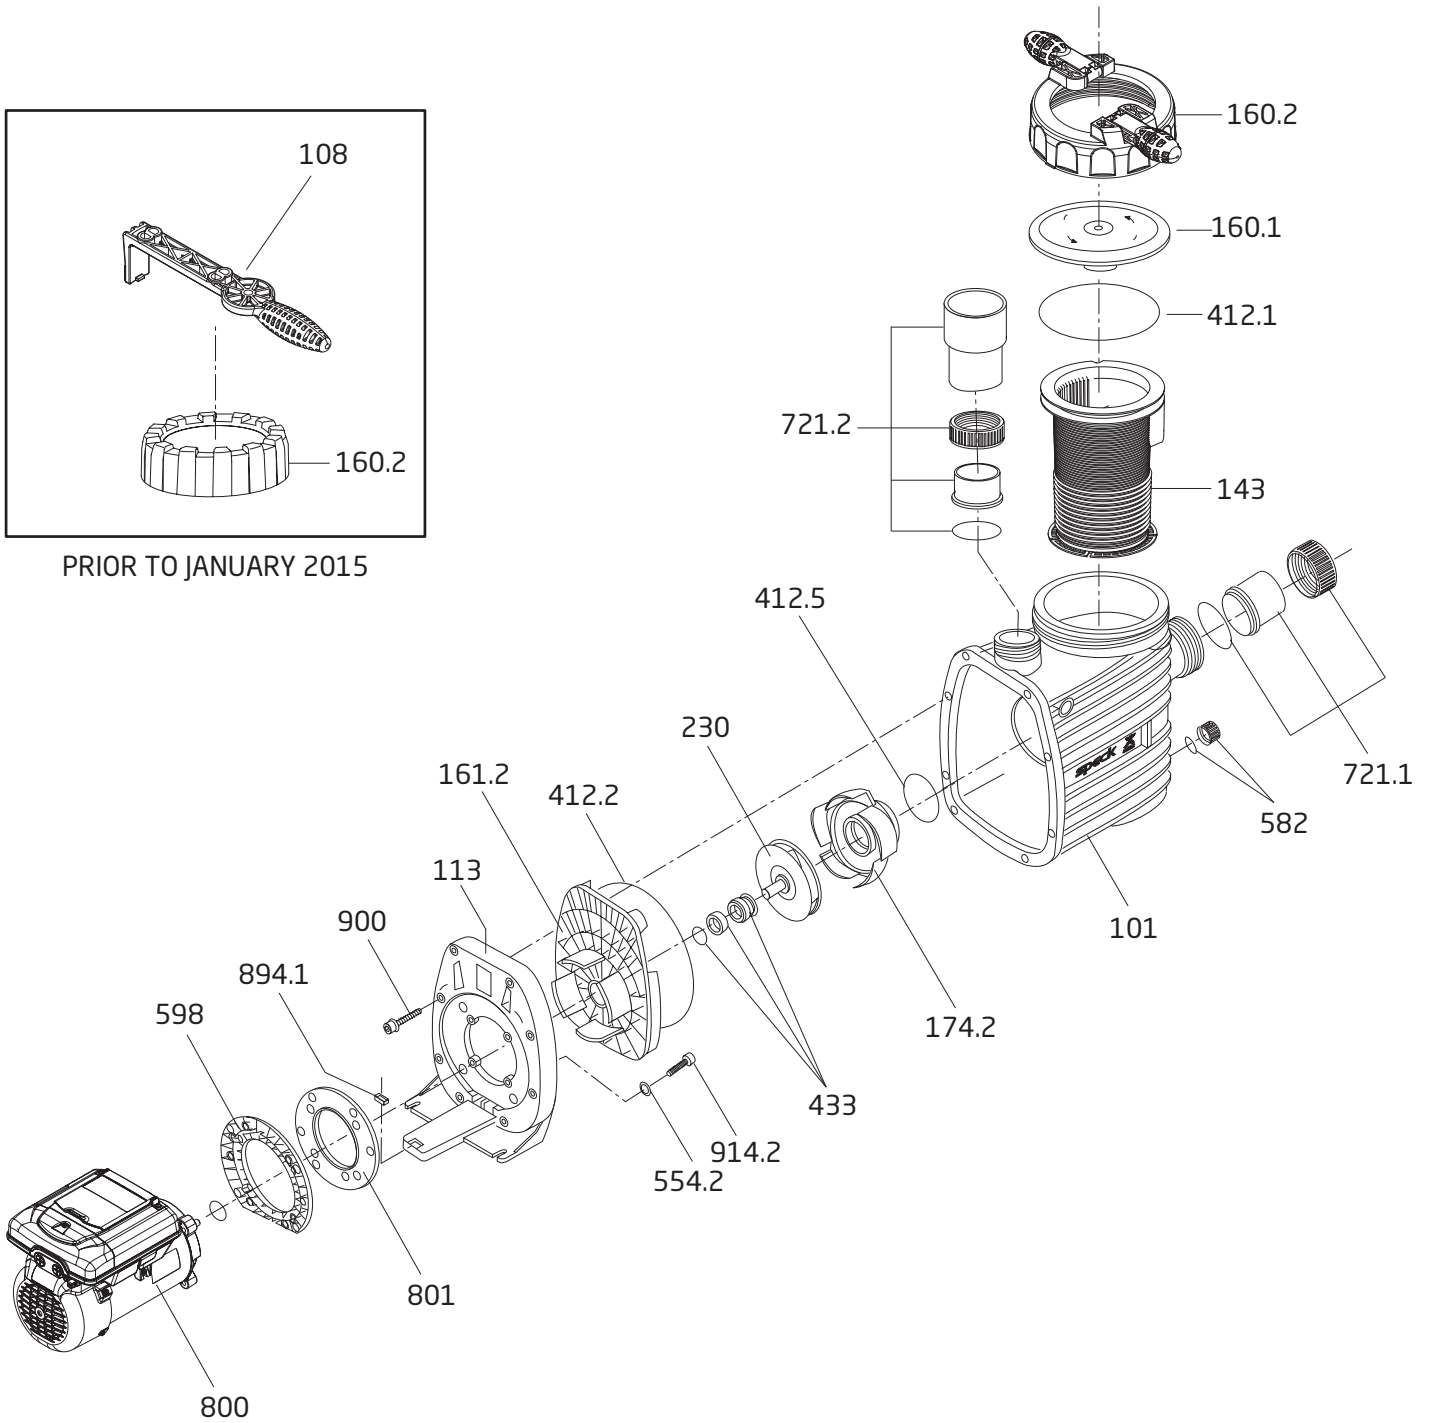

# BADU<sup>®</sup> EcoM3 V (1.65 THP)

Variable Speed Swimming Pool Pump

PRIOR TO JANUARY 2015

# BADU<sup>®</sup> EcoM3 V (1.65 THP)

Variable Speed Swimming Pool Pump

Order #	Drawing Number	Qty Required	Description	List Price
2901116010	160.1	1	LID - CLEAR	\$ 20.30
2921116012B	NOT SHOWN	1	LID - CLEAR WITH LED LIGHT	44.60
2921116022	160.2	1	LOCK RING WITH HANDLES - LID	37.20
2921141210	412.1	1	O-RING - LID 137 x 5mm	5.30
2901114300	143	1	BASKET - ONE PIECE	17.60
2921110130	101	1	CASING	183.00
2901158200	582	1	DRAIN CAP 3/8" WITH GASKET - CASING	2.90
2920889410	894.1	3	LEGO SPACER	0.60
2991000091	900	8	SCREW - CASING HEX/SLOT M7 x 48mm SS	4.40
2920141210	412.5	1	O-RING - DIFFUSER 90 x 5mm	3.50
2921117412	174.2	1	DIFFUSER	50.40
2920223090	230	1	IMPELLER 101 / 9.0mm	78.30
2920343310	433	1	MECHANICAL SEAL (20mm) COMPLETE	57.70
2921141222	412.2	1	O-RING - CASING 190 x 6mm	10.60
2920216110	801	1	INTERMEDIATE FLANGE	9.10
2921116110	161.2	1	SEAL HOUSING	33.90
2921111300	113	1	FLANGE	42.70
2920110200	598	1	MOTOR FLANGE - 56 FRAME	15.40
2991400029	914.2	4	BOLT - MOTOR (3/8"-16 x 2.25")	2.90
2991400035	554.2	4	WASHER - MOTOR BOLT (3/8") SS	0.70
2921770005	721.1	1	SET - SUCTION UNION COMPLETE	14.30
2500300902	721.2	1	SET - DISCHARGE UNION COMPLETE	33.90
2500300914	721.1 & 721.2	1	COMPLETE UNION PACKAGE - SUCTION/DISCHARGE	48.20
M48AA85A01	800	1	MOTOR - VARIABLE SPEED 1.65 THP, 1 PH, 208-230V	801.80
<b>Optional Parts</b>				
2901116020	160.2	1	LOCK RING - LID	21.90
2921157700	108	1	SPANNER - LID	14.30