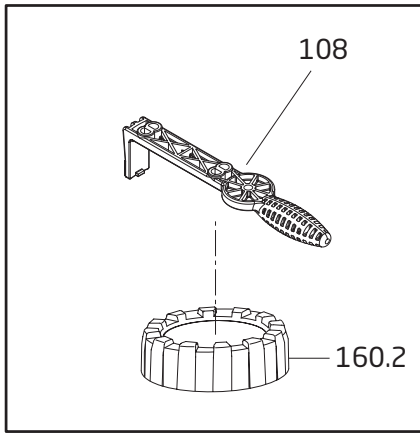

# BADU<sup>®</sup> EcoM3 V (1.65 THP)

Variable Speed Swimming Pool Pump

PRIOR TO JANUARY 2015

# BADU<sup>®</sup> EcoM3 V (1.65 THP)

Variable Speed Swimming Pool Pump

Order #	Drawing Number	Qty Required	Description	List Price
2901116010	160.1	1	LID - CLEAR	\$ 20.30
2921116012B	NOT SHOWN	1	LID - CLEAR WITH LED LIGHT	44.60
2921116022	160.2	1	LOCK RING WITH HANDLES - LID	37.20
2921141210	412.1	1	O-RING - LID 137 x 5mm	5.30
2901114300	143	1	BASKET - ONE PIECE	17.60
2921110130	101	1	CASING	183.00
2901158200	582	1	DRAIN CAP 3/8" WITH GASKET - CASING	2.90
2920889410	894.1	3	LEGO SPACER	0.60
2991000091	900	8	SCREW - CASING HEX/SLOT M7 x 48mm SS	4.40
2920141210	412.5	1	O-RING - DIFFUSER 90 x 5mm	3.50
2921117412	174.2	1	DIFFUSER	50.40
2920223090	230	1	IMPELLER 101 / 9.0mm	78.30
2920343310	433	1	MECHANICAL SEAL (20mm) COMPLETE	57.70
2921141222	412.2	1	O-RING - CASING 190 x 6mm	10.60
2920216110	801	1	INTERMEDIATE FLANGE	9.10
2921116110	161.2	1	SEAL HOUSING	33.90
2921111300	113	1	FLANGE	42.70
2920110200	598	1	MOTOR FLANGE - 56 FRAME	15.40
2991400029	914.2	4	BOLT - MOTOR (3/8"-16 x 2.25")	2.90
2991400035	554.2	4	WASHER - MOTOR BOLT (3/8") SS	0.70
2921770005	721.1	1	SET - SUCTION UNION COMPLETE	14.30
2500300902	721.2	1	SET - DISCHARGE UNION COMPLETE	33.90
2500300914	721.1 & 721.2	1	COMPLETE UNION PACKAGE - SUCTION/DISCHARGE	48.20
M48AA85A01	800	1	MOTOR - VARIABLE SPEED 1.65 THP, 1 PH, 208-230V	801.80
<b>Optional Parts</b>				
2901116020	160.2	1	LOCK RING - LID	21.90
2921157700	108	1	SPANNER - LID	14.30