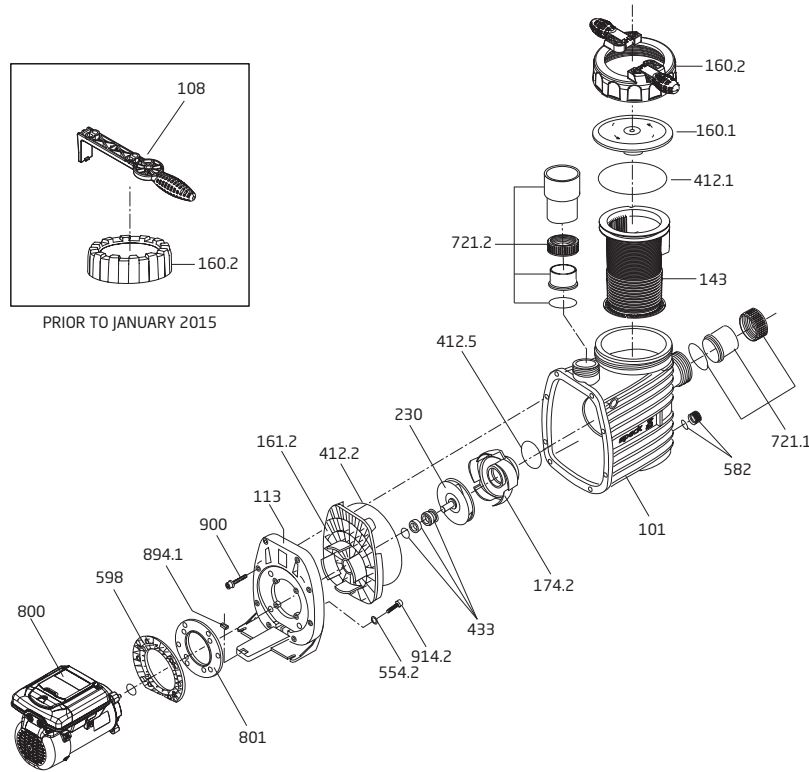

BADU[®] EcoM3 V (1.65 THP)

Multi-Speed Swimming Pool Pump

| Order# | Drawing # | Qty Required | Description |
|--------------|-----------|--------------|--|
| 2901116010 | 160.1 | 1 | Lid - Clear |
| 2921116012B | Not Shown | 1 | Lid - Clear w/ LED Light |
| 2921116022 | 160.2 | 1 | Lid - Lock Ring w/ Handles |
| 2921141210 | 412.1 | 1 | O-ring - Lid 137 x 5mm |
| 2901114300 | 143 | 1 | Basket |
| 2921110108TB | 101 | 1 | Casing - Thru Bolt |
| 2901158200 | 582 | 1 | Drain Cap 3/8" w/ Gasket |
| 2920889410 | 894.1 | 3 | Lego Spacer |
| 2991000120 | 900 | 8 | Screw - Casing 1/4-20 x 2.5" |
| 2991300035 | 900 | 8 | Nut - Serrated Flange 1/4"-20 |
| 2991000012 | 900 | 8 | Washer - Flat #12 |
| 2920141210 | 412.5 | 1 | O-ring - Diffuser 90 x 5mm |
| 2921117412 | 174.2 | 1 | Diffuser |
| 2920223090 | 230 | 1 | Impeller (-II) - 1.0 HP S.F. 1.0 101 x 9.0mm |
| 2920216110 | 801 | 1 | Intermediate Flange |
| 2921141222 | 412.2 | 1 | O-ring - Casing 190 x 6mm |
| 2921116110 | 161.2 | 1 | Seal Housing |
| 2921111300 | 113 | 1 | Flange |

| Order# | Drawing # | Qty Required | Description |
|------------|---------------|--------------|---|
| 2920343310 | 433 | 1 | Mechanical Seal (20mm) - Carbon/Ceramic |
| 2920110200 | 598 | 1 | Motor Flange - 56 Frame |
| 2991400029 | 914.2 | 4 | Bolt - Motor (3/8-16 x 2.25") |
| 2991400035 | 554.2 | 4 | Washer - Motor 3/8" SS |
| 2921770005 | 721.1 | 1 | Union Package - Suction |
| 2500300902 | 721.2 | 1 | Union Package - Discharge |
| 2500300914 | 721.1 & 721.2 | 1 | Union Package - Suction/ Discharge |
| M48AA85A01 | 800 | 1 | Motor - 1.65 THP |

Parts Below Are Unique to the BADU EcoM3 V Shipped Prior to 01/2015

| | | | |
|------------|-------|---|-------------------------------|
| 2901116020 | 160.2 | 1 | Lock Ring - Lid |
| 2921157700 | 108 | 1 | Spanner - Lid (Optional Part) |