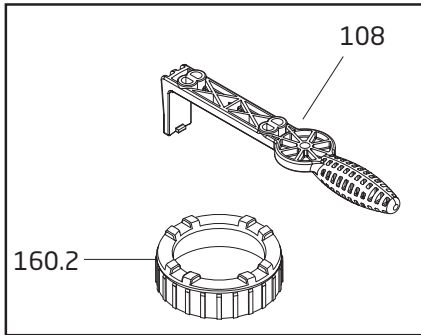

# BADU<sup>®</sup> EcoMV

Variable Speed Swimming Pool Pump

PRIOR TO JANUARY 2015

Order #	Drawing Number	Qty Required	Description	List Price
2921116022	160.2	1	LOCK RING WITH HANDLES - LID	\$ 37.20
2901116010	160.1	1	LID - CLEAR	20.30
2921116012B	NOT SHOWN	1	LID - CLEAR WITH LED LIGHT	44.60
2921141210	412.1	1	O-RING - LID 137 x 5mm	5.30
2901114300	143	1	BASKET - ONE PIECE	17.60
2921770005	721	2	SET - 2" PVC UNION COMPLETE - (STANDARD -V)	14.30
2500300926	721	1	2" PVC UNION PACKAGE CPL - SUCTION & DISCHARGE (STANDARD -V)	29.00
2921770006	721.1	2	SET - 3" UNION COMPLETE - (STANDARD -VI)	33.20
2500300918	721.1	1	3" UNION PACKAGE CPL - SUCTION & DISCHARGE (STANDARD -VI)	66.30
2901158200	582	1	DRAIN CAP 3/8" WITH GASKET - CASING	2.90
2901410101	101	1	CASING (PPGF30) - LIGHT GRAY	171.40
2920141210	412.5	1	O-RING - DIFFUSER 90 x 5mm	3.50
2901417422	174.2	1	DIFFUSER (-V) 2.7 THP	33.50
2901423017	230	1	IMPELLER (-V) 2.7 THP 118/10.0mm	61.60
2901450700	NOT SHOWN	1	FLOATING EYE SEAL - WEAR RING (-V) 2.7 THP	7.60
2901441220	412.2	1	O-RING - CASING 225 x 6mm	15.80
2920343310	433	1	MECHANICAL SEAL (20mm) COMPLETE	57.70
2901416100	161.2	1	SEAL HOUSING (-V) 2.7 THP 39mm	28.60
2991000096	914.2	4	BOLT - MOTOR, HEX (3/8 - 16 x 1-1/2") SS	3.00
2991400035	554.2	4	WASHER - MOTOR BOLT (3/8") SS	0.70
2901411301	113	1	FLANGE	55.90
2920889410	894.1	2	LEGO SPACER	0.60
2991000091	900	10	SCREW - CASING HEX/SLOT M7 x 48mm SS	4.40
M48AA69D29	800	1	MOTOR - 2.7 THP	1,401.50
M48AA91D29	800.1	1	MOTOR - 2.7 THP WITH SVRS	1,576.60

### Parts Below Are Unique To The BADU EcoMV Shipped Prior To January, 2015

2921317420	174.2	1	DIFFUSER (-V, -VI) 2.4 THP, 3.45 THP	50.40
2920523030	230	1	IMPELLER (-V) 2.4 THP 116/16.0mm	52.20
2921700002	230	1	IMPELLER (-VI) 3.45 THP 118.5/21.0mm	52.20
2901416101A	161.2	1	SEAL HOUSING (-V, -VI) 2.4 THP, 3.45 THP 49mm	44.50
2901116020	160.2	1	LOCK RING - LID	21.90
2921157700	108	1	SPANNER - LID (OPTIONAL PART)	14.30