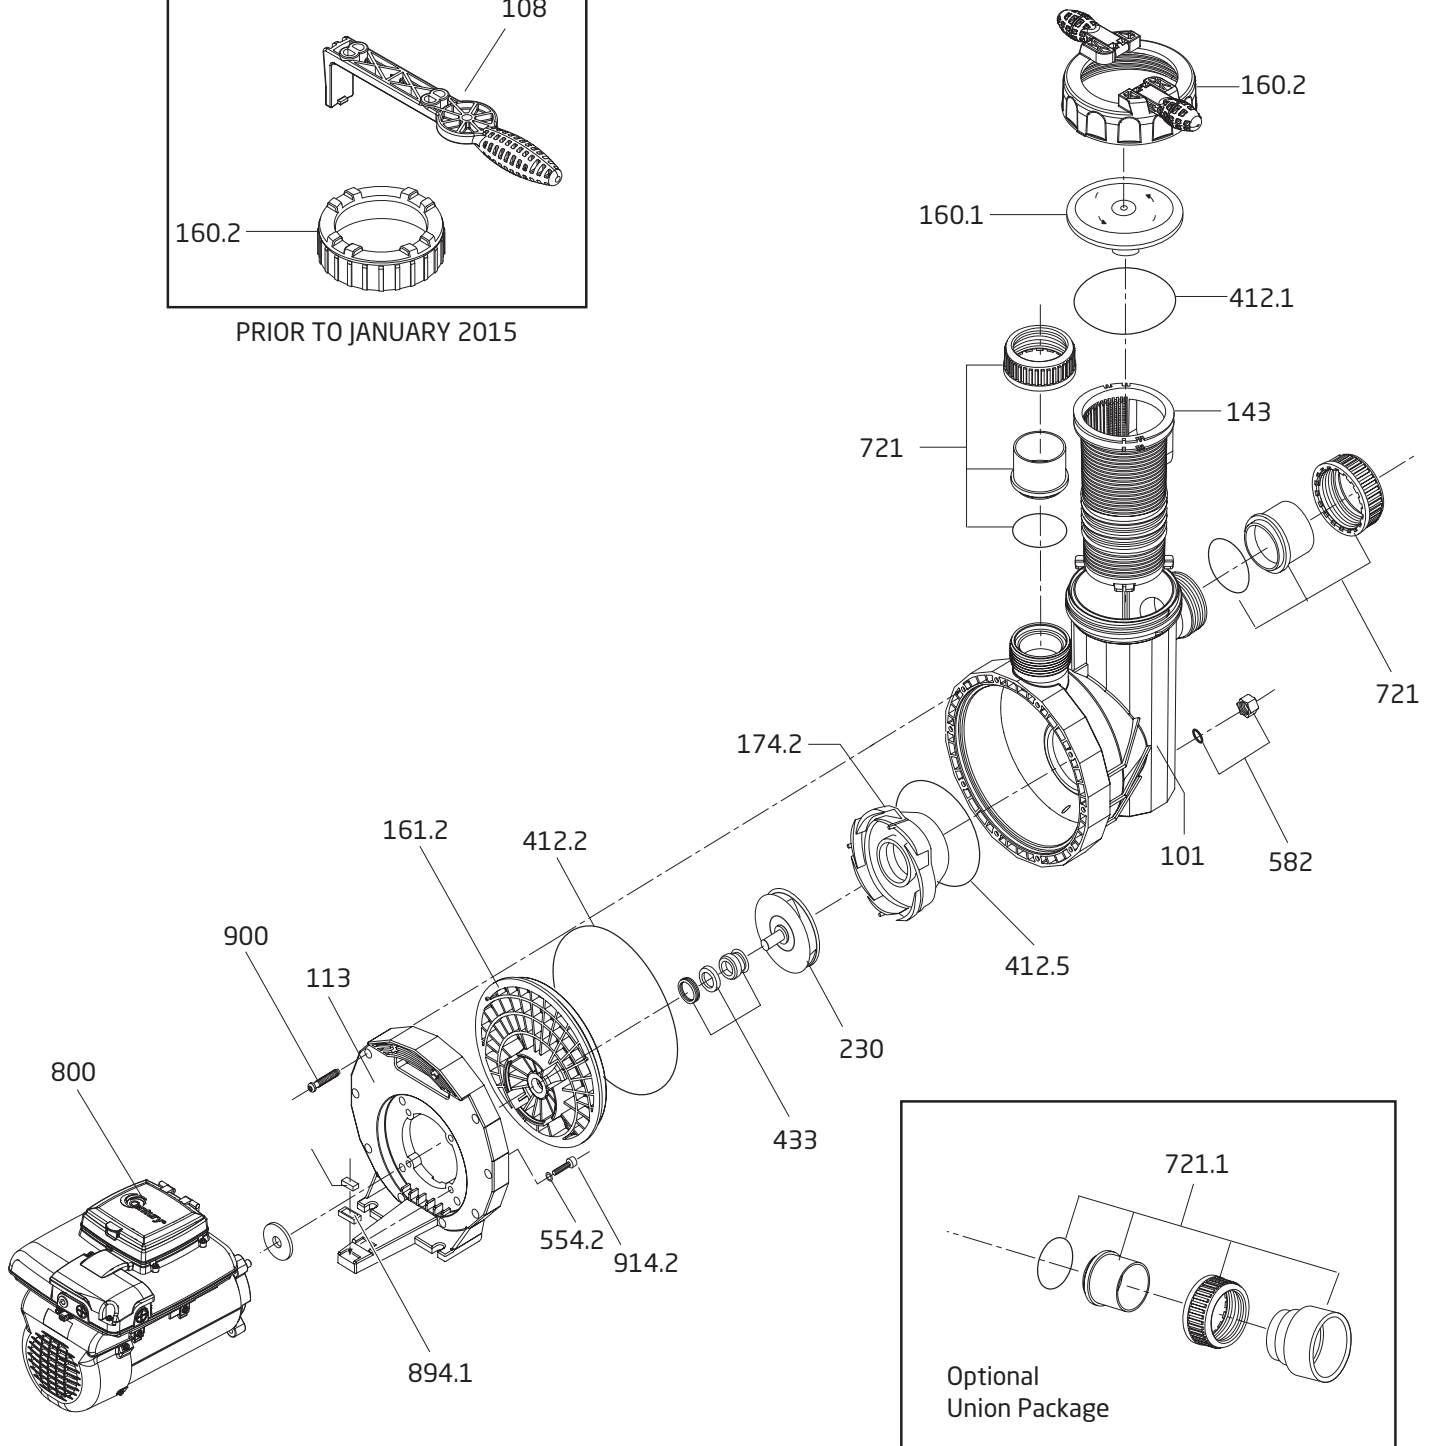

# BADU<sup>®</sup> EcoMV

Variable Speed Swimming Pool Pump

PRIOR TO JANUARY 2015

Order #	Drawing Number	Qty Required	Description	List Price
2921116022	160.2	1	LOCK RING WITH HANDLES - LID	\$ 37.20
2901116010	160.1	1	LID - CLEAR	20.30
2921116012B	NOT SHOWN	1	LID - CLEAR WITH LED LIGHT	44.60
2921141210	412.1	1	O-RING - LID 137 x 5mm	5.30
2901114300	143	1	BASKET - ONE PIECE	17.60
2921770005	721	2	SET - 2" PVC UNION COMPLETE - (STANDARD -V)	14.30
2500300926	721	1	2" PVC UNION PACKAGE CPL - SUCTION & DISCHARGE (STANDARD -V)	29.00
2921770006	721.1	2	SET - 3" UNION COMPLETE - (STANDARD -VI)	33.20
2500300918	721.1	1	3" UNION PACKAGE CPL - SUCTION & DISCHARGE (STANDARD -VI)	66.30
2901158200	582	1	DRAIN CAP 3/8" WITH GASKET - CASING	2.90
2901410101	101	1	CASING (PPGF30) - LIGHT GRAY	171.40
2920141210	412.5	1	O-RING - DIFFUSER 90 x 5mm	3.50
2901417422	174.2	1	DIFFUSER (-V) 2.7 THP	33.50
2901423017	230	1	IMPELLER (-V) 2.7 THP 118/10.0mm	61.60
2901450700	NOT SHOWN	1	FLOATING EYE SEAL - WEAR RING (-V) 2.7 THP	7.60
2901441220	412.2	1	O-RING - CASING 225 x 6mm	15.80
2920343310	433	1	MECHANICAL SEAL (20mm) COMPLETE	57.70
2901416100	161.2	1	SEAL HOUSING (-V) 2.7 THP 39mm	28.60
2991000096	914.2	4	BOLT - MOTOR, HEX (3/8 - 16 x 1-1/2") SS	3.00
2991400035	554.2	4	WASHER - MOTOR BOLT (3/8") SS	0.70
2901411301	113	1	FLANGE	55.90
2920889410	894.1	2	LEGO SPACER	0.60
2991000091	900	10	SCREW - CASING HEX/SLOT M7 x 48mm SS	4.40
M48AA69D29	800	1	MOTOR - 2.7 THP	1,401.50
M48AA91D29	800.1	1	MOTOR - 2.7 THP WITH SVRS	1,576.60

### Parts Below Are Unique To The BADU EcoMV Shipped Prior To January, 2015

2921317420	174.2	1	DIFFUSER (-V, -VI) 2.4 THP, 3.45 THP	50.40
2920523030	230	1	IMPELLER (-V) 2.4 THP 116/16.0mm	52.20
2921700002	230	1	IMPELLER (-VI) 3.45 THP 118.5/21.0mm	52.20
2901416101A	161.2	1	SEAL HOUSING (-V, -VI) 2.4 THP, 3.45 THP 49mm	44.50
2901116020	160.2	1	LOCK RING - LID	21.90
2921157700	108	1	SPANNER - LID (OPTIONAL PART)	14.30