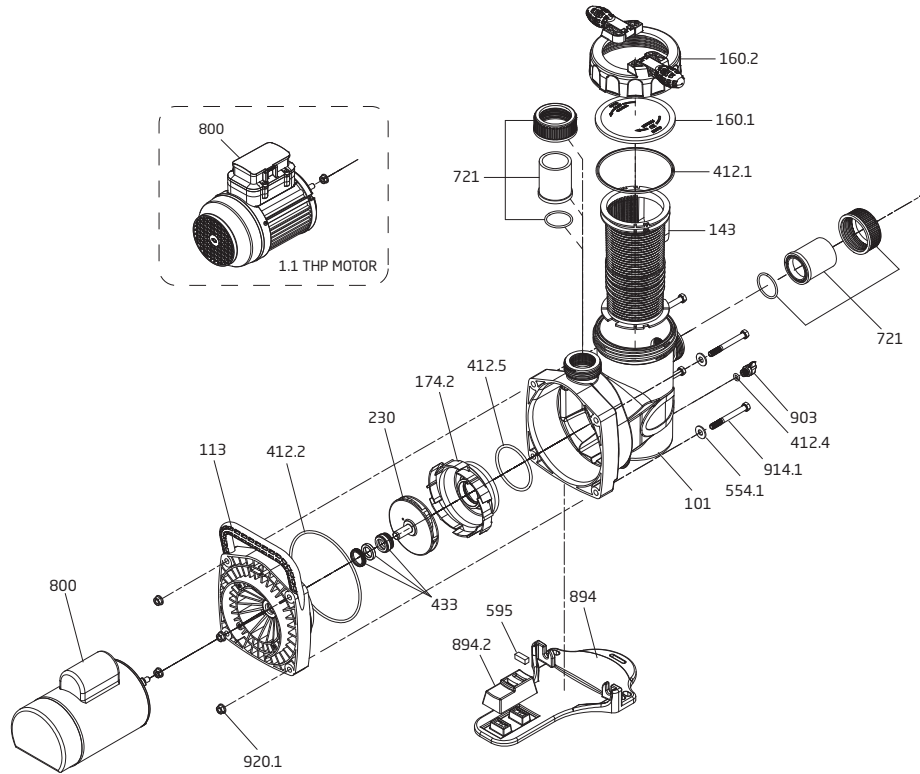

BADU® Pro Series (48 frame)

Self-Priming Swimming Pool Pump

Order#	Drawing #	Description	List Price (\$)
2901116010	160.1	Lid - Clear	21.30
2921116012B	Not Shown	Lid - Clear w/ LED Light	46.70
2921116022	160.2	Lid - Lock Ring w/ Handles	38.90
2921141210	412.1	O-ring - Lid 137 x 5mm	5.50
2901114300	143	Basket	18.40
2901510102	101	Casing (1.5")	83.20
2901510103	101	Casing (2.0")	83.20
2901490300	903	Drain Plug - Winged w/ O-ring	3.10
2991000154	914.1	Screw - 3/8-16 x 3-1/2" Hex Cap SS (x4)	3.00
2991400035	554.1	Washer - Flat 3/8" SS (x4)	0.70
2991000155	920.1	Nut - 3/8-16 Brass (x4)	3.90
2920359501	595	Rubber Buffer - 10 x 10 x 27mm	4.40
2901591701	894.2	Motor Support	4.80
2901589400	894	Base Plate	23.90
2920141210	412.5	O-ring - Diffuser 90 x 5mm	3.70
2921117412	174.2	Diffuser (-I, -II)	52.80
2921923091	230	Impeller (-I) - 99 x 4.5mm (3/8")	57.00
2921923043	230	Impeller (-II) - 98 x 9.0mm (3/8")	57.00

Order#	Drawing #	Description	List Price (\$)
2921223040	230	Impeller (1.1THP) 115 x 9.0mm (3/8")	57.00
2921923193	230	Impeller (-III) - 106 x 9.0mm (3/8") w/ Insert	57.00
2921923094	230	Impeller (-IV) - 111 x 9.0mm (3/8") w/ Insert	74.00
2921606204	433	Mechanical Seal (5/8"mm) - Carbon/Ceramic	15.90
2901541221	412.2	O-ring - Casing 190 x 5mm	3.80
2901516102	161.2	Flange/Seal Housing	41.10
2500300937	721	1.5" Union Package CPL	30.00
2500300936	721	2.0" Union Package CPL	30.00

Go Kits For The BADU Pro (56 frame)

Order#	Description	List Price (\$)
SPK-BaduProE-GOKIT	Not Shown Seal GoKit*	31.80

* Please Note:
The 3" Union Set includes the Nut, O-ring, & Adaptor
The Seal Go Kits includes the following items: Mechanical Seal, & O-rings.