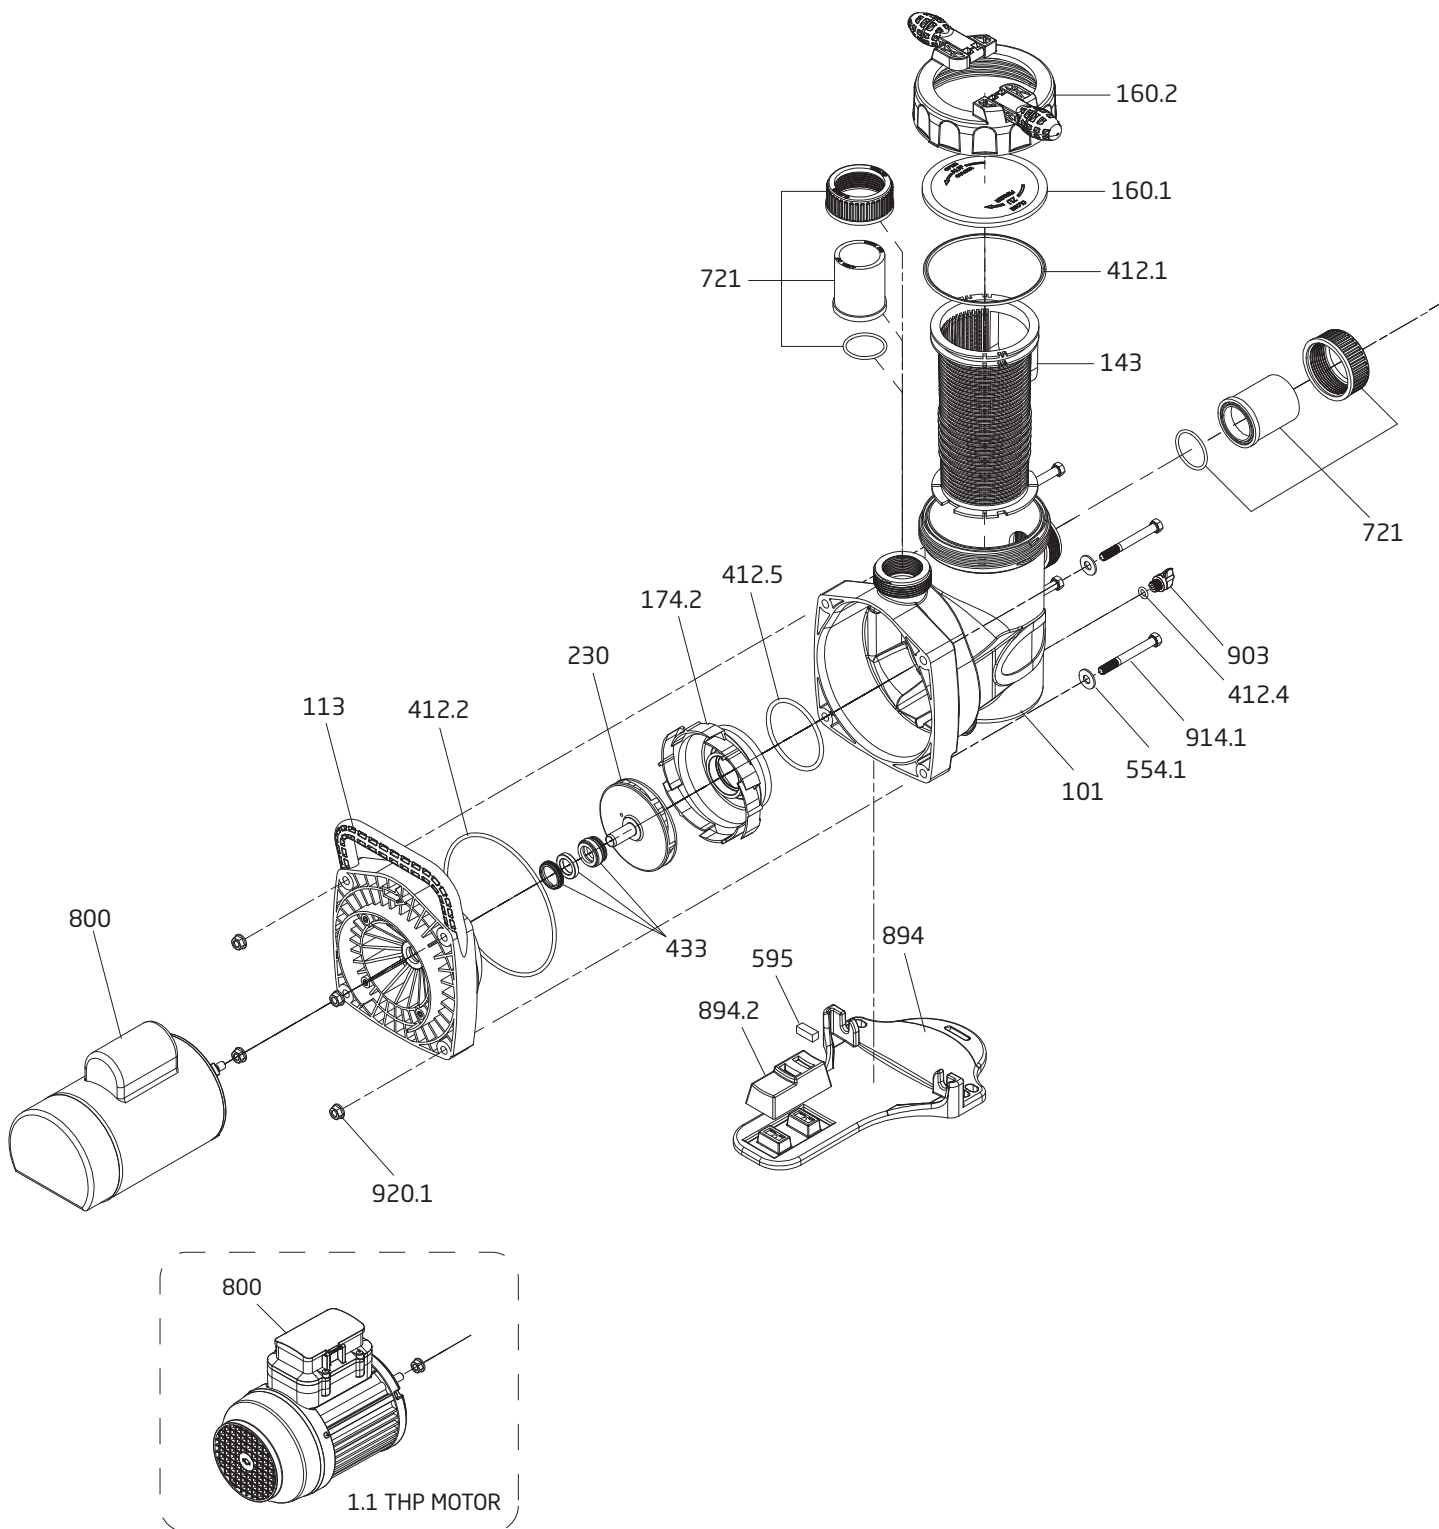

BADU® SuperPro Series (48 frame)

Swimming Pool Pump

Swimming Pool Pump

Order #	Drawing Number	Qty Required	Description	List Price
2901116010	160.1	1	LID - CLEAR	\$ 19.50
2921116012	NOT SHOWN	1	LID - CLEAR with LED LIGHT	44.10
2921116022	160.2	1	LOCK RING WITH HANDLES - LID	35.80
2921141210	412.1	1	O-RING - LID 137 x 5mm	5.10
2901114300	143	1	BASKET - ONE PIECE	16.90
2901510102	101	1	CASING - 1.5" NPT	76.50
2901490300	903	1	DRAIN PLUG - WINGED w/ O-RING	2.90
2991000154	914.1	4	SCREW - 3/8-16 X 3-1/2" HEX CAP SS	2.80
2991400035	554.1	4	WASHER - FLAT 3/8" SS	0.70
2991000155	920.1	4	NUT - 3/8-16 WHIZ FLANGE BRASS	3.60
2920359501	595	1	RUBBER BUFFER 10 x 10 x 27mm	4.00
2901591701	894.2	1	MOTOR SUPPORT	4.40
2901589400	894	1	BASE PLATE	21.90
2920141210	412.5	1	O-RING - DIFFUSER 90 x 5mm	3.40
2921117412	174.2	1	DIFFUSER	48.50
2921923091	230	1	IMPELLER (-I) 99 / 4.5mm (3/8")	52.40
2921923043	230	1	IMPELLER (-II) 98 / 9mm (3/8")	52.40
2921223040	230	1	IMPELLER (1.1THP) 115 / 9mm (3/8")	52.40
2921923193	230	1	IMPELLER (-III) 106 / 9mm (3/8") w/ INSERT	52.40
2921923094	230	1	IMPELLER (-IV) 111 / 9mm (3/8") w/ INSERT	68.00
2921606204	433	1	MECHANICAL SEAL (5/8") - CARBON/CERAMIC	14.60
2901541221	412.2	1	O-RING - CASING 190 x 5mm	3.40
2901516102	113	1	FLANGE/SEAL HOUSING	37.80
2500300937	721	1	SET - SUCTION/DISCHARGE 1.5" UNION COMPLETE	27.60

Optional Parts

2901510103	101	1	CASING - 2.0" NPT	76.50
2500300936	721	1	SET - SUCTION/DISCHARGE 2.0" UNION COMPLETE	27.60

REPLACEMENT MOTORS

Order #	Model	THP	Volts	Motor/Frame	Speed	List Price
<i>SINGLE SPEED, 48 Frame, 3/8" Threaded Stainless Steel Shaft, 50/60Hz Motor</i>						
K055RMD2237	-I	0.75	230/115	PSC 48	single	\$ 351.00
K055RME2238	-II	1.0	230/115	PSC 48	single	365.00
K055RMF2239	-III	1.5	230/115	PSC 48	single	443.70
K055RMG2240	-IV	2.0	230	PSC 48	single	497.60
<i>VARIABLE SPEED, 48 Frame, 3/8" Threaded Stainless Steel Shaft, 50/60Hz Motor</i>						
ECPM750011	-II	1.1	115-230	TEFC 48	single	711.70