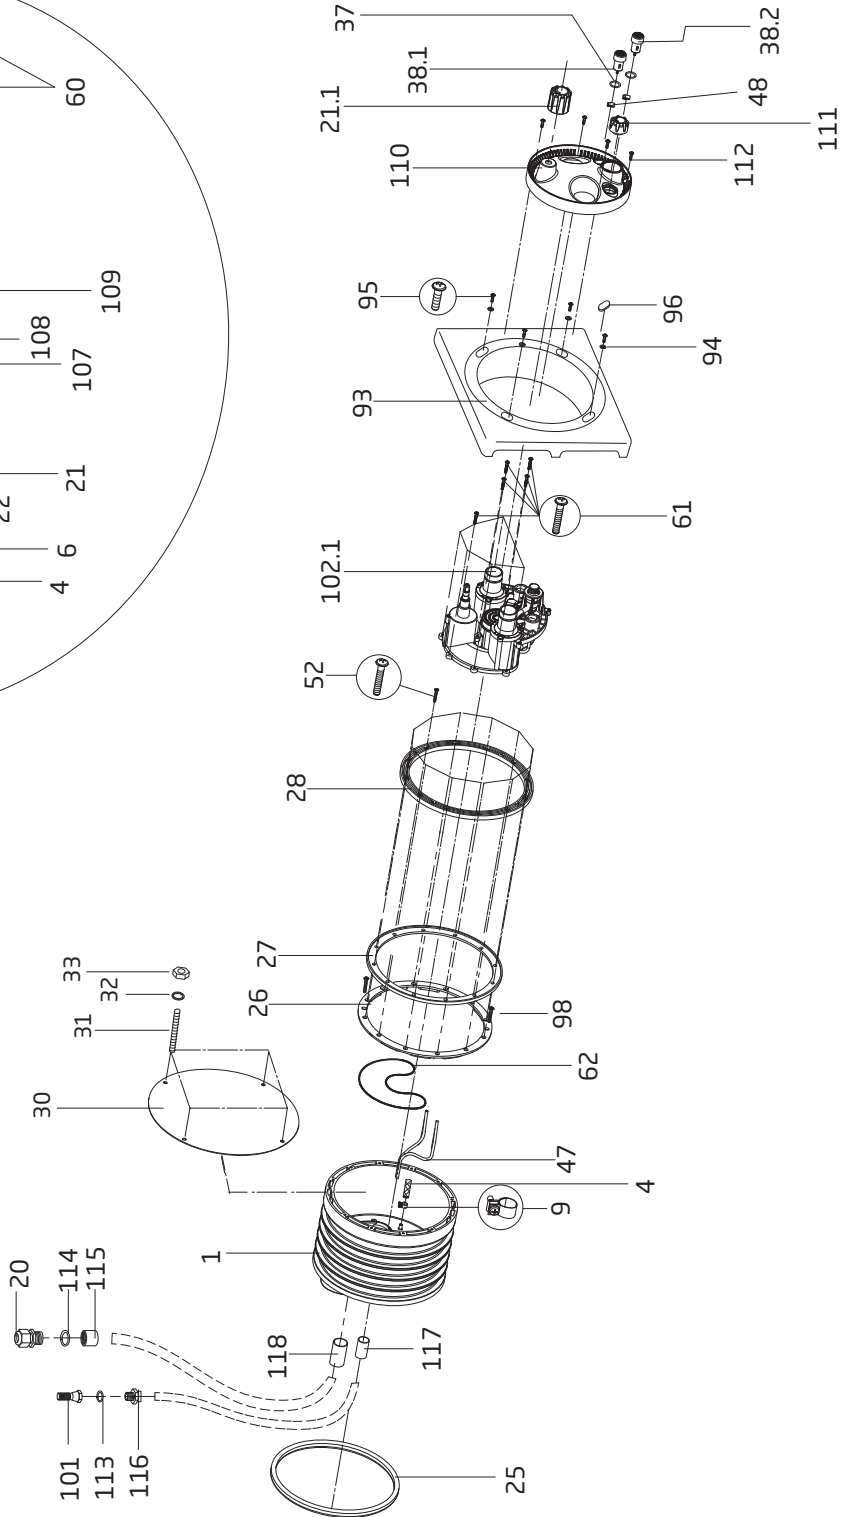

BADUJET super-sport //

SwimJet System

Order#	Drawing #	Qty Required	Description
2326000002A	1	1	Jet Housing
2301001007	4	1	Hose - Air Regulator 8 x 3mm <i>(Price Per Foot - Needed 3 Ft.)</i>
2326000408	6	1	Hose (3x) With Y-Hose Barb
2301001008	9	2	Clamp - Hose, Air Regulator 14/9 SS A4
2326000031	20	1	Strain Relief - Light Cable, 3/4" NPT
2321000409	21	1	Air Regulator Complete
2326000006	21.1	1	Volume Control Knob
5879812995	22	3	Screw - Air Regulator, 2.9 x 9.5 A4
5882501619	23	1	Strain Relief - Light Cable, M16 x 1.5
2326000020	25	1	Round Sealing Cord
2301000026	26	1	Gasket With Knobs - Jet Housing
2326000021	27	1	Gasket - Clamping Ring
2301000028	28	1	Ring - Clamp
2301000030K	30-33	1	Gunitex Cover Kit
2326000014	37	2	O-ring - Push Button - 24 x 3mm
2336002899A	38.1	1	50 ft. LED Push Button CPL - Pump
2336002898A	38.2	1	50 ft. LED Push Button CPL - Light
5879860830	52	12	Screw - Clamping Ring, Pozidriv/ Pan M8 x 30mm A4
2302002955	54	2	Nozzle - 40mm
2302002056	56	2	Seat - Nozzle
2302002057	58	2	Spacer - Nozzle 6.2mm
2319800817	59	2	Nozzle Flange
5879006023	60	6	Tapping Screw - Ball Nozzle Flange, 6 x 22mm A4
5879006023	61	10	Tapping Screw - Nozzle Housing, 6 x 22mm A4
2326000013	62	1	O-ring - Nozzle Housing 257 x 3mm
2326000004	63	1	Volume Control
2302002964	64	1	Volume Control Spindle CPL
2302002065	66	2	Washer - Volume Control Spindle, 23 x 16.2 x 1.5mm
2302002067	67	1	Retainer - Shaft, Volume Control Spindle
2302005236	93	1	Cover - Rectangular
5871250800	94	4	Washer - Rectangular Cover 8.4mm A4
5879860820	95	4	Bolt - Rectangular Cover, Phillips M8 x 20mm
5879850880	95.1	4	Bolt - Rectangular Cover, Phillips M8 x 80mm
2302005237	96	4	Plug - Rectangular Cover
2991000140	98	2	Screws - Countersunk Phillips M8 x 30mm
5030000105	101	1	Valve - Check 1/2"