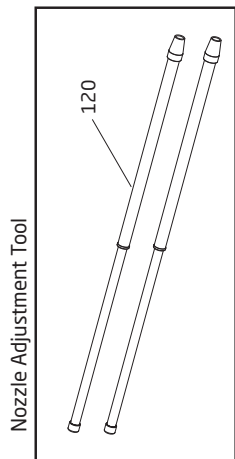

BADUJET super-sport //

SwimJet System

Order#	Drawing #	Qty Required	Description
2326000002A	1	1	Jet Housing
2301001007	4	1	Hose - Air Regulator 8 x 3mm <i>(Price Per Foot - Needed 3 Ft.)</i>
2326000408	6	1	Hose (3x) With Y-Hose Barb
2301001008	9	2	Clamp - Hose, Air Regulator 14/9 SS A4
2326000031	20	1	Strain Relief - Light Cable, 3/4" NPT
2321000409	21	1	Air Regulator Complete
2326000006	21.1	1	Volume Control Knob
5879812995	22	3	Screw - Air Regulator, 2.9 x 9.5 A4
5882501619	23	1	Strain Relief - Light Cable, M16 x 1.5
2326000020	25	1	Round Sealing Cord
2301000026	26	1	Gasket With Knobs - Jet Housing
2326000021	27	1	Gasket - Clamping Ring
2301000028	28	1	Ring - Clamp
2301000030K	30-33	1	Gunitex Cover Kit
2326000014	37	2	O-ring - Push Button - 24 x 3mm
2336002899A	38.1	1	50 ft. LED Push Button CPL - Pump
2336002898A	38.2	1	50 ft. LED Push Button CPL - Light
5879860830	52	12	Screw - Clamping Ring, Pozidriv/ Pan M8 x 30mm A4
2302002955	54	2	Nozzle - 40mm
2302002056	56	2	Seat - Nozzle
2302002057	58	2	Spacer - Nozzle 6.2mm
2319800817	59	2	Nozzle Flange
5879006023	60	6	Tapping Screw - Ball Nozzle Flange, 6 x 22mm A4
5879006023	61	10	Tapping Screw - Nozzle Housing, 6 x 22mm A4
2326000013	62	1	O-ring - Nozzle Housing 257 x 3mm
2326000004	63	1	Volume Control
2302002964	64	1	Volume Control Spindle CPL
2302002065	66	2	Washer - Volume Control Spindle, 23 x 16.2 x 1.5mm
2302002067	67	1	Retainer - Shaft, Volume Control Spindle
2302005236	93	1	Cover - Rectangular
5871250800	94	4	Washer - Rectangular Cover 8.4mm A4
5879860820	95	4	Bolt - Rectangular Cover, Phillips M8 x 20mm
5879850880	95.1	4	Bolt - Rectangular Cover, Phillips M8 x 80mm
2302005237	96	4	Plug - Rectangular Cover
2991000140	98	2	Screws - Countersunk Phillips M8 x 30mm
5030000105	101	1	Valve - Check 1/2"