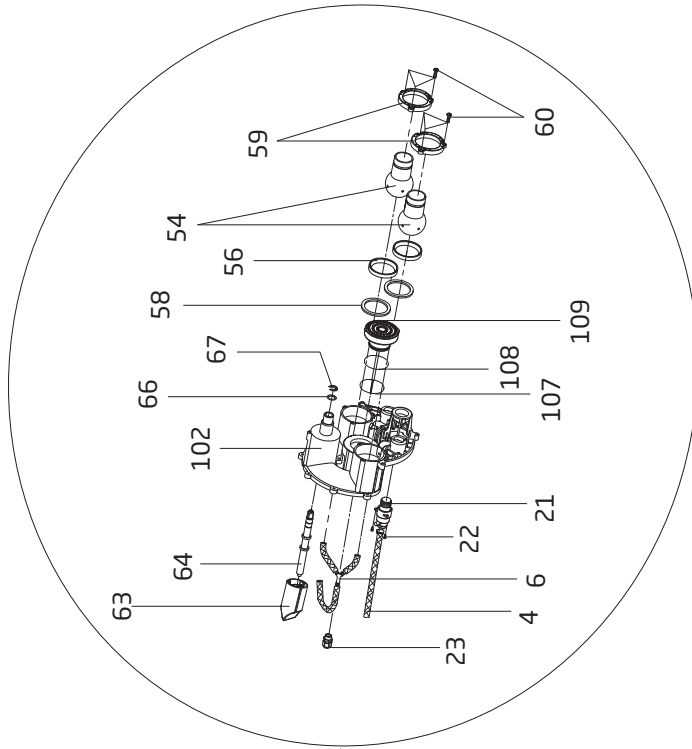

BADUJET super-sport //

SwimJet System

Order#	Drawing #	Qty Required	Description
2326000002A	1	1	Jet Housing
2301001007	4	1	Hose - Air Regulator 8 x 3mm <i>(Price Per Foot - Needed 3 Ft.)</i>
2326000408	6	1	Hose (3x) With Y-Hose Barb
2301001008	9	2	Clamp - Hose, Air Regulator 14/9 SS A4
2326000031	20	1	Strain Relief - Light Cable, 3/4" NPT
2321000409	21	1	Air Regulator Complete
2326000006	21.1	1	Volume Control Knob
5879812995	22	3	Screw - Air Regulator, 2.9 x 9.5 A4
5882501619	23	1	Strain Relief - Light Cable, M16 x 1.5
2326000020	25	1	Round Sealing Cord
2301000026	26	1	Gasket With Knobs - Jet Housing
2326000021	27	1	Gasket - Clamping Ring
2301000028	28	1	Ring - Clamp
2301000030K	30-33	1	Gunitex Cover Kit
2326000014	37	2	O-ring - Push Button - 24 x 3mm
2336002899A	38.1	1	50 ft. LED Push Button CPL - Pump
2336002898A	38.2	1	50 ft. LED Push Button CPL - Light
5879860830	52	12	Screw - Clamping Ring, Pozidriv/ Pan M8 x 30mm A4
2302002955	54	2	Nozzle - 40mm
2302002056	56	2	Seat - Nozzle
2302002057	58	2	Spacer - Nozzle 6.2mm
2319800817	59	2	Nozzle Flange
5879006023	60	6	Tapping Screw - Ball Nozzle Flange, 6 x 22mm A4
5879006023	61	10	Tapping Screw - Nozzle Housing, 6 x 22mm A4
2326000013	62	1	O-ring - Nozzle Housing 257 x 3mm
2326000004	63	1	Volume Control
2302002964	64	1	Volume Control Spindle CPL
2302002065	66	2	Washer - Volume Control Spindle, 23 x 16.2 x 1.5mm
2302002067	67	1	Retainer - Shaft, Volume Control Spindle
2302005236	93	1	Cover - Rectangular
5871250800	94	4	Washer - Rectangular Cover 8.4mm A4
5879860820	95	4	Bolt - Rectangular Cover, Phillips M8 x 20mm
5879850880	95.1	4	Bolt - Rectangular Cover, Phillips M8 x 80mm
2302005237	96	4	Plug - Rectangular Cover
2991000140	98	2	Screws - Countersunk Phillips M8 x 30mm
5030000105	101	1	Valve - Check 1/2"