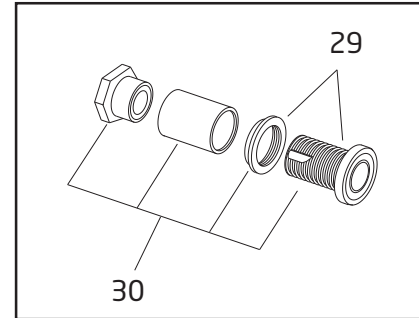

Badu® Stream //

SwimJet System

Air Button (prior to Nov. 2019)

LED Touch Button

Nozzle Adjustment Tool

Order#	Drawing #	Qty Required	Description
2306002009	1	1	Face Ring - Nozzle
5879006021	2	6	Thread Cutting Screw - Face Ring K60 x 20 A2
2308762004	3	1	Ring - Clamping
2302002857	4	1	Nozzle - Adjustable Flow 40mm
2308761001A	5 & 7	1	Housing w/ Bushing Reducer 16 x 1/4"
2308750003	8	1	Cover - Square White
5879650625	9/1	4	Screw - Square Cover, Phillips/Pan M6 x 25mm
2991000077	9/2	8	Screw - Clamping Ring, Phillips Flat Head M6 x 20mm
5879650625	9/3	8	Screw - Clamping Ring, Phillips/Pan M6 x 25mm
5879650640	9/4	8	Screw - Clamping Ring, Phillips/Pan M6 x 40mm
2991000038	9/5	4	Screw - Sq.cover (Ext. Ring) Slot/Pan M6 x 45mm
2302002056	10	1	Seat - Nozzle
2302002057	11/1	1	Spacer - Nozzle 6.2mm
2302002157	11/2	2	Spacer - Nozzle 4.0mm
2308750005	12	2	Gasket - Clamping Ring
2306002013	13	1	Gasket - Face Ring
2303004000	14-21	1	Holder w/ Hose Subassembly
2301001005	14	2	Nipple - Hose, Air Regulator, Plastic 1/4"
2301001007	15	1	Hose - Air Regulator, Plastic 8 x 3mm
2301001008	16	2	Clamp - Hose, Air Regulator 14/9 SS A4
2301001009	17	1	Holder - Air Regulator
2991000049	18	2	Screw - Air Holder, Slot/Pan 1/4-20 x 1-1/2"
2991000052	19	2	Nut - Air Holder, Hex Nut 1/4-20 SS
2991400024	20	2	Washer - Air Holder 1/4" SS
2301001013	21	1	Gasket - Air Holder 60 x 11 x 2mm
2301002000	22-26	1	Air Regulator (Sub-Assembly Complete) - White
2301002021	22	1	Top Part - Air Regulator - White
2301002022	23	1	Bottom Part - Air Regulator - White
2301002023	24	1	Screw w/ Hole - Air Regulator, Brass M10 x 80
2301002024	25	1	Ring - Hose, Air Regulator 16 x 30 x 18mm
2301002025	26	1	Gasket - Air Regulator 42 x 11 x 2mm
2991000059	27	2	Thread Cutting Screw - Jet Housing, Phillips/Pan 14 x 1
2304910010	Not Shown	1	Ring - Extension, Jet Housing (Flange)
2336002800A	32	1	LED Touch Button CPL - Pump