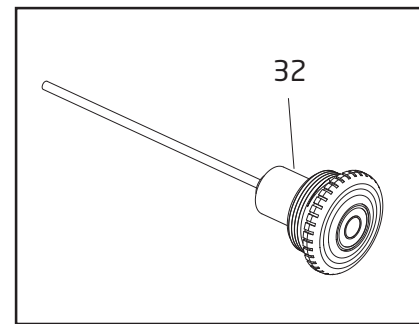

Badu® Stream //

SwimJet System

Air Button (prior to Nov. 2019)

LED Touch Button

Nozzle Adjustment Tool

Order#	Drawing #	Qty Required	Description
2306002009	1	1	Face Ring - Nozzle
5879006021	2	6	Thread Cutting Screw - Face Ring K60 x 20 A2
2308762004	3	1	Ring - Clamping
2302002857	4	1	Nozzle - Adjustable Flow 40mm
2308761001A	5 & 7	1	Housing w/ Bushing Reducer 16 x 1/4"
2308750003	8	1	Cover - Square White
5879650625	9/1	4	Screw - Square Cover, Phillips/Pan M6 x 25mm
2991000077	9/2	8	Screw - Clamping Ring, Phillips Flat Head M6 x 20mm
5879650625	9/3	8	Screw - Clamping Ring, Phillips/Pan M6 x 25mm
5879650640	9/4	8	Screw - Clamping Ring, Phillips/Pan M6 x 40mm
2991000038	9/5	4	Screw - Sq.cover (Ext. Ring) Slot/Pan M6 x 45mm
2302002056	10	1	Seat - Nozzle
2302002057	11/1	1	Spacer - Nozzle 6.2mm
2302002157	11/2	2	Spacer - Nozzle 4.0mm
2308750005	12	2	Gasket - Clamping Ring
2306002013	13	1	Gasket - Face Ring
2303004000	14-21	1	Holder w/ Hose Subassembly
2301001005	14	2	Nipple - Hose, Air Regulator, Plastic 1/4"
2301001007	15	1	Hose - Air Regulator, Plastic 8 x 3mm
2301001008	16	2	Clamp - Hose, Air Regulator 14/9 SS A4
2301001009	17	1	Holder - Air Regulator
2991000049	18	2	Screw - Air Holder, Slot/Pan 1/4-20 x 1-1/2"
2991000052	19	2	Nut - Air Holder, Hex Nut 1/4-20 SS
2991400024	20	2	Washer - Air Holder 1/4" SS
2301001013	21	1	Gasket - Air Holder 60 x 11 x 2mm
2301002000	22-26	1	Air Regulator (Sub-Assembly Complete) - White
2301002021	22	1	Top Part - Air Regulator - White
2301002022	23	1	Bottom Part - Air Regulator - White
2301002023	24	1	Screw w/ Hole - Air Regulator, Brass M10 x 80
2301002024	25	1	Ring - Hose, Air Regulator 16 x 30 x 18mm
2301002025	26	1	Gasket - Air Regulator 42 x 11 x 2mm
2991000059	27	2	Thread Cutting Screw - Jet Housing, Phillips/Pan 14 x 1
2304910010	Not Shown	1	Ring - Extension, Jet Housing (Flange)
2336002800A	32	1	LED Touch Button CPL - Pump