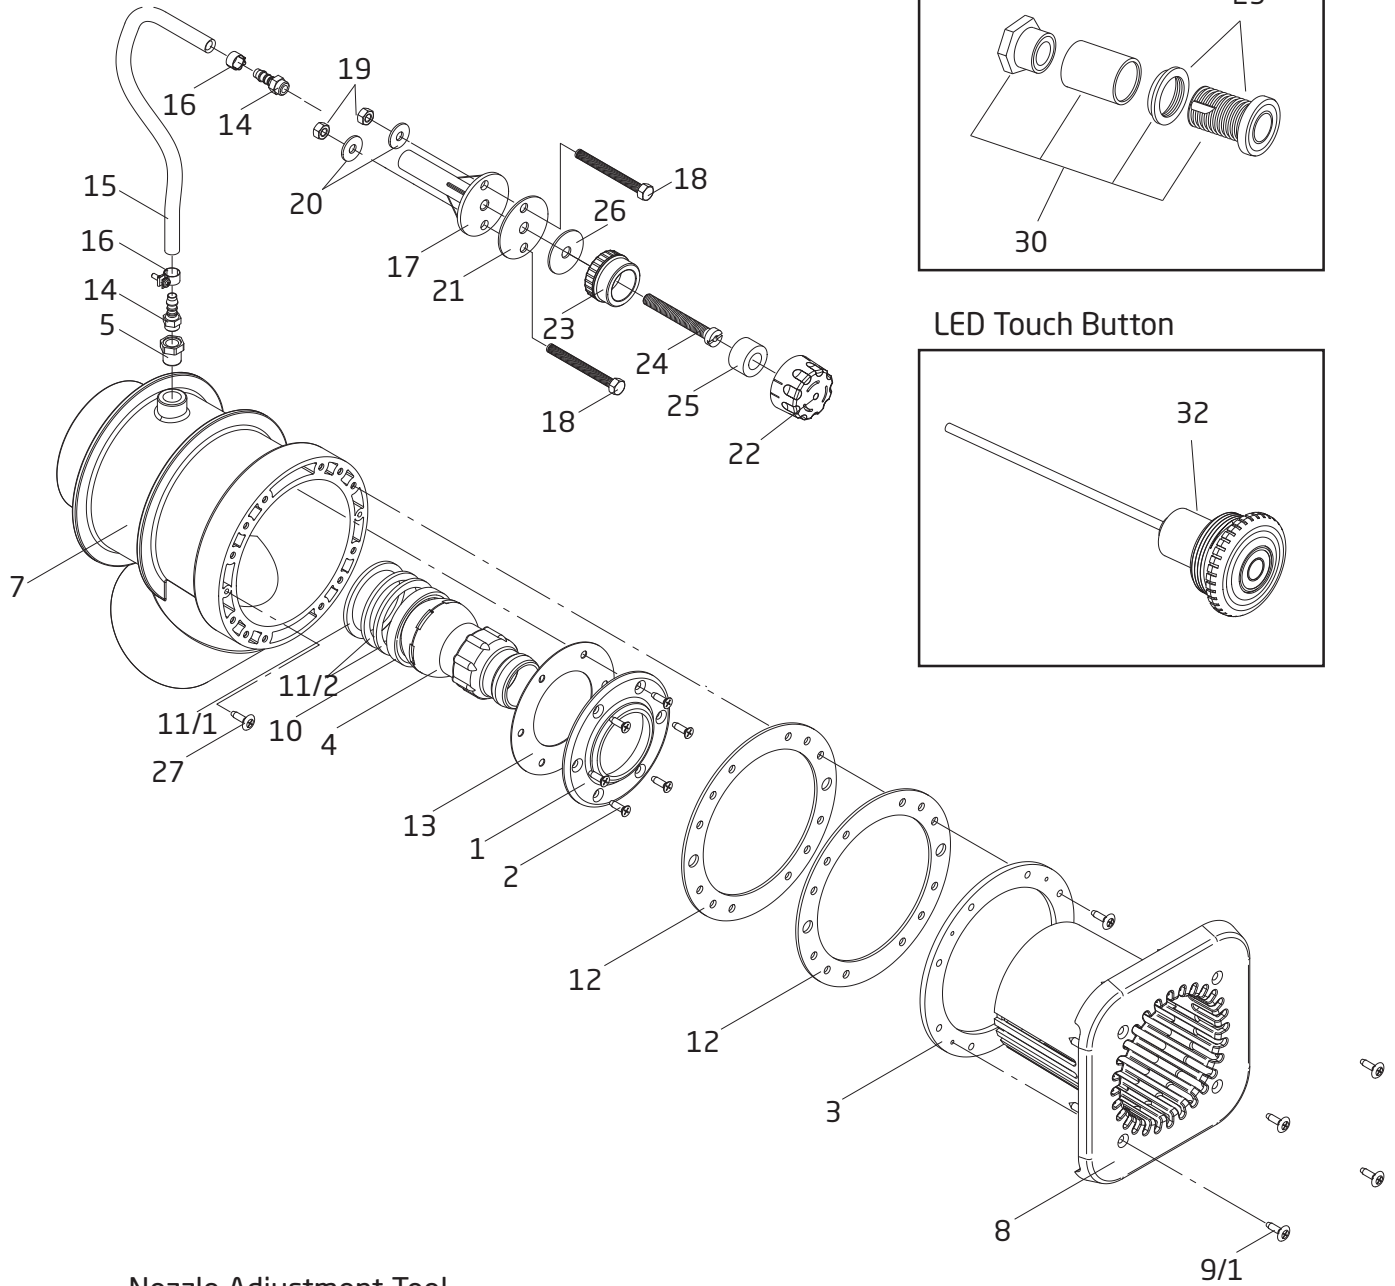

Badu® Stream //

SwimJet System

Air Button (prior to Nov. 2019)

LED Touch Button

Nozzle Adjustment Tool

Order#	Drawing #	Qty Required	Description
2306002009	1	1	Face Ring - Nozzle
5879006021	2	6	Thread Cutting Screw - Face Ring K60 x 20 A2
2308762004	3	1	Ring - Clamping
2302002857	4	1	Nozzle - Adjustable Flow 40mm
2308761001A	5 & 7	1	Housing w/ Bushing Reducer 16 x 1/4"
2308750003	8	1	Cover - Square White
5879650625	9/1	4	Screw - Square Cover, Phillips/Pan M6 x 25mm
2991000077	9/2	8	Screw - Clamping Ring, Phillips Flat Head M6 x 20mm
5879650625	9/3	8	Screw - Clamping Ring, Phillips/Pan M6 x 25mm
5879650640	9/4	8	Screw - Clamping Ring, Phillips/Pan M6 x 40mm
2991000038	9/5	4	Screw - Sq.cover (Ext. Ring) Slot/Pan M6 x 45mm
2302002056	10	1	Seat - Nozzle
2302002057	11/1	1	Spacer - Nozzle 6.2mm
2302002157	11/2	2	Spacer - Nozzle 4.0mm
2308750005	12	2	Gasket - Clamping Ring
2306002013	13	1	Gasket - Face Ring
2303004000	14-21	1	Holder w/ Hose Subassembly
2301001005	14	2	Nipple - Hose, Air Regulator, Plastic 1/4"
2301001007	15	1	Hose - Air Regulator, Plastic 8 x 3mm
2301001008	16	2	Clamp - Hose, Air Regulator 14/9 SS A4
2301001009	17	1	Holder - Air Regulator
2991000049	18	2	Screw - Air Holder, Slot/Pan 1/4-20 x 1-1/2"
2991000052	19	2	Nut - Air Holder, Hex Nut 1/4-20 SS
2991400024	20	2	Washer - Air Holder 1/4" SS
2301001013	21	1	Gasket - Air Holder 60 x 11 x 2mm
2301002000	22-26	1	Air Regulator (Sub-Assembly Complete) - White
2301002021	22	1	Top Part - Air Regulator - White
2301002022	23	1	Bottom Part - Air Regulator - White
2301002023	24	1	Screw w/ Hole - Air Regulator, Brass M10 x 80
2301002024	25	1	Ring - Hose, Air Regulator 16 x 30 x 18mm
2301002025	26	1	Gasket - Air Regulator 42 x 11 x 2mm
2991000059	27	2	Thread Cutting Screw - Jet Housing, Phillips/Pan 14 x 1
2304910010	Not Shown	1	Ring - Extension, Jet Housing (Flange)
2336002800A	32	1	LED Touch Button CPL - Pump