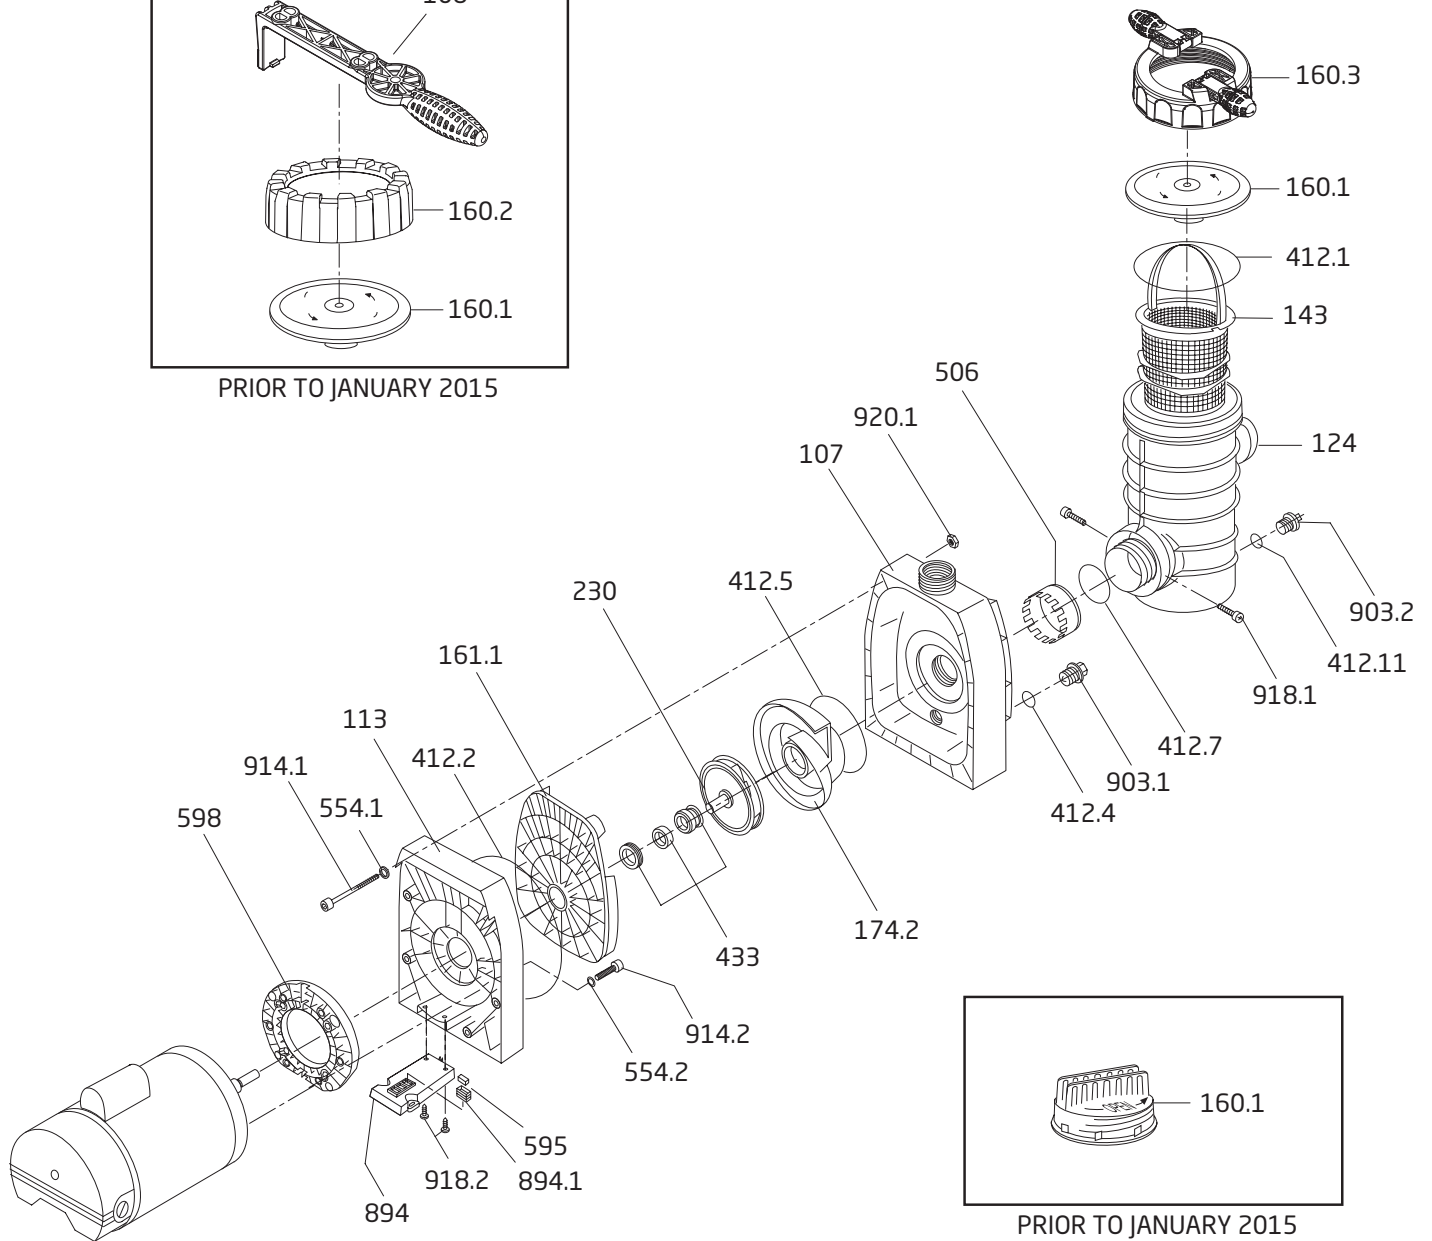

Model 433

High Performance, High Head Pump

PRIOR TO JANUARY 2015

PRIOR TO JANUARY 2015

Model 433

High Performance, High Head Pump

Order#	Drawing #	Qty Required	Description
5829340800	920.1	8	Nut - Casing Bolt, Brass M8
2991000067	914.2	4	Bolt - Motor Hex 3/8-16 x 2" SS
2920391500	914.1	8	Bolt - Casing Bolt, Phillips M8 x 120mm SS
2920791211	903.1	1	Plug - Casing Drain (3/4")
2923591201	903.2	1	Plug - Strainer Tank Drain (1/4")
2920891030	918.2	2	Tapping Screw - Base, Phillips 6.3 x 16mm
2920791031	918.1	2	Tapping Screw - Strainer Tank, Phillips # 8 x 1/2"
2920889403	894	1	Base
2920110200	598	1	Motor Flange - 56 Frame
2920889410	894.1	0-2	Lego Spacer (Qty Depends On Motor Make)
2991400035	554.2	4	Washer - Motor Bolt (3/8") SS
5871250800	554.1	8	Washer - Casing Bolt M8 SS
2920750600	506	1	Lock Ring (Tank)
2920343310	433	1	Mechanical Seal (20mm) - Carbon/Ceramic
2302002062	412.11	1	O-ring - Strainer Tank Drain Plug 11 x 2.5mm
2920741271	412.7	1	O-ring - Strainer Tank 57 x 4.5mm
2920141210	412.5	1	O-ring - Diffuser 90 x 5mm
2923241231	412.4	1	O-ring - Casing Drain Plug (3/4") 24 x 3.5mm
2920341220	412.2	1	O-ring - Casing 215 x 6mm
2921141210	412.1	1	O-ring - Lid 137 x 5mm
2920823000	230	1	Impeller (-I) - 0.75 HP S.F. 1.0 102 / 3.5mm

Parts Below Are Unique to the Model 433 Shipped Prior to 01/2015

2920816000	160	1	Lid - One Piece
2901116020	160.2	1	Lock Ring - Lid
2921157700	108	1	Spanner - Lid (optional Part)

Go Kits For The Model 433