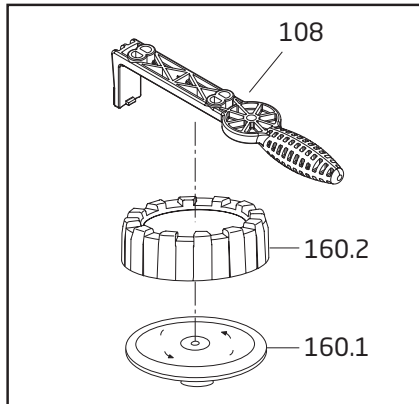

Model 433

High Performance, High Head Pump

PRIOR TO JANUARY 2015

PRIOR TO JANUARY 2015

Model 433

High Performance, High Head Pump

Order#	Drawing #	Qty Required	Description
5829340800	920.1	8	Nut - Casing Bolt, Brass M8
2991000067	914.2	4	Bolt - Motor Hex 3/8-16 x 2" SS
2920391500	914.1	8	Bolt - Casing Bolt, Phillips M8 x 120mm SS
2920791211	903.1	1	Plug - Casing Drain (3/4")
2923591201	903.2	1	Plug - Strainer Tank Drain (1/4")
2920891030	918.2	2	Tapping Screw - Base, Phillips 6.3 x 16mm
2920791031	918.1	2	Tapping Screw - Strainer Tank, Phillips # 8 x 1/2"
2920889403	894	1	Base
2920110200	598	1	Motor Flange - 56 Frame
2920889410	894.1	0-2	Lego Spacer (Qty Depends On Motor Make)
2991400035	554.2	4	Washer - Motor Bolt (3/8") SS
5871250800	554.1	8	Washer - Casing Bolt M8 SS
2920750600	506	1	Lock Ring (Tank)
2920343310	433	1	Mechanical Seal (20mm) - Carbon/Ceramic
2302002062	412.11	1	O-ring - Strainer Tank Drain Plug 11 x 2.5mm
2920741271	412.7	1	O-ring - Strainer Tank 57 x 4.5mm
2920141210	412.5	1	O-ring - Diffuser 90 x 5mm
2923241231	412.4	1	O-ring - Casing Drain Plug (3/4") 24 x 3.5mm
2920341220	412.2	1	O-ring - Casing 215 x 6mm
2921141210	412.1	1	O-ring - Lid 137 x 5mm
2920823000	230	1	Impeller (-I) - 0.75 HP S.F. 1.0 102 / 3.5mm

Parts Below Are Unique to the Model 433 Shipped Prior to 01/2015

2920816000	160	1	Lid - One Piece
2901116020	160.2	1	Lock Ring - Lid
2921157700	108	1	Spanner - Lid (optional Part)

Go Kits For The Model 433