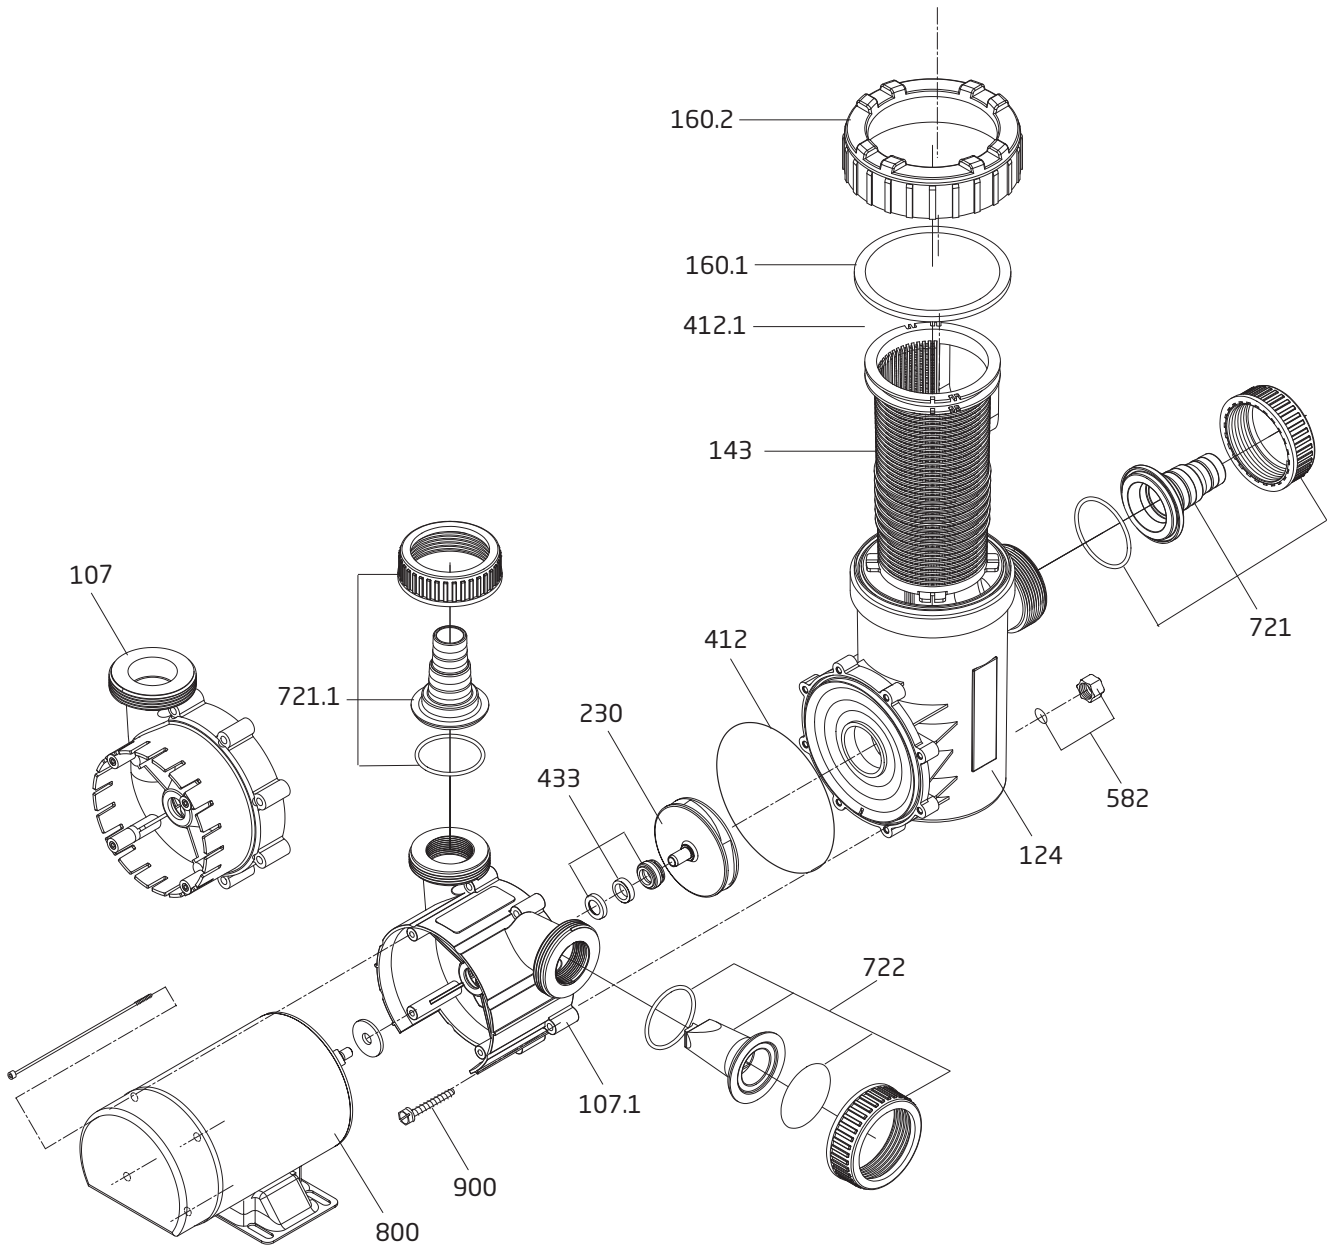

MODEL E71 Series

Above-Ground Swimming Pool Pump

Model E71-I, E71-II, & E71-III

MODEL E71 Series

Above-Ground Swimming Pool Pump

Model E71-I, E71-II, & E71-III

Order #	Drawing Number	Qty Required	Description	List Price
2901116020	160.2	1	LOCK RING - LID	\$ 21.90
2901116010	160.1	1	LID - CLEAR	20.30
2901141201	412.1	1	O-RING - LID 137 x 5mm	3.30
2901114300	143	1	BASKET - ONE PIECE	17.60
2901141200	412	1	O-RING - CASING 144 x 4mm	3.40
2921923091	230	1	IMPELLER (-I) 0.75 THP (1.0 HP SPL) 99 / 4.5mm	54.20
2921923043	230	1	IMPELLER (-II) 1.0 THP (1.5 HP SPL) 98 / 9mm	54.20
2921923193	230	1	IMPELLER (-II VHV) 1.1 THP 106 / 9mm W/ INSERT	54.20
2921923193	230	1	IMPELLER (-III) 1.5 THP (2.0 HP SPL) 106 / 9mm W/ INSERT	54.20
2991000091	900	1	SCREW - CASING (HEX/WASHER/SLOT) M7 x 48mm	4.40
2901172115	107.1	1	CASING - DUAL DISCHARGE	41.00
2921606204	433	1	MECHANICAL SEAL (5/8") - CARBON/CERAMIC	15.20
2901110100B	124	1	STRAINER TANK	76.40
2901158201	582	1	ORANGE DRAIN CAP 3/8" WITH GASKET - CASING	2.90
2901191600K	722	1	PLUG KIT - DISCHARGE PORT ABS	15.90

Parts Below Are Unique To The Model E71 Shipped Prior To November, 2016

2901210700	107	1	CASING (**PUMP CASING INSERT REQUIRED)	20.60
2901111830	NOT SHOWN	1	PUMP CASING INSERT (-I)	8.90
2901111840	NOT SHOWN	1	PUMP CASING INSERT (-II)	8.90
2901111850	NOT SHOWN	1	PUMP CASING INSERT (-III)	8.90

Optional Parts

2921157700	NOT SHOWN	1	SPANNER - LID	14.30
2921116022	NOT SHOWN	1	LOCK RING WITH HANDLES - LID	37.20

Go Kit for the Model E71, Model E71 VH, and Model E71 VHV

SPK-E71-GOKIT	1	KIT INCLUDES THE FOLLOWING PARTS:		27.00
---------------	---	-----------------------------------	--	-------

2901141201 - O-RING LID 137 x 5mm
 2901141200 - O-RING CASING 144 x 4mm
 2921606204 - MECHANICAL SEAL (5/8") CPL
 2901141211 - O-RING UNION 68 x 3.5mm
 2901141215 - O-RING UNION 60 x 3.5mm

****SEE NEXT PAGE FOR REPLACEMENT MOTORS**