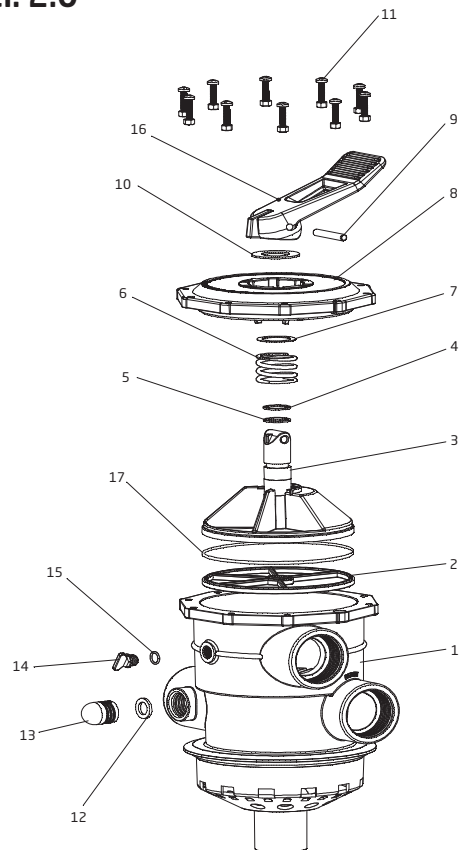

## Multiport Valve

### Model: 1.5"

Order#	Drawing #	Description	List Price (\$)
7200009601	12 & 13	Plug w/ O-ring	4.60
473040010800	14	Main Body	69.10
889060050000	15 & 16	Sight Glass w/ O-ring	7.30
473040040800	17	Bottom Transition Cover	24.40
521201000000	18	Screw - Bottom Transition Cover	2.50
647003046500	1-3 & 5-11	Key Stem Assembly	78.00
647304071000		Valve Complete (1.5")	147.10

### Model: 2.0"

Order#	Drawing #	Description	List Price (\$)
473090750000	1	Body w/ Bottom Transition Cover	249.30
488906090000	12 & 13	Sight Glass w/ O-ring	8.20
7200009601	14 & 15	Plug w/ O-ring	4.60
647003117800	3-10 & 16	Key Stem Assembly	120.00
647309071000		Valve Complete (2.0")	338.20