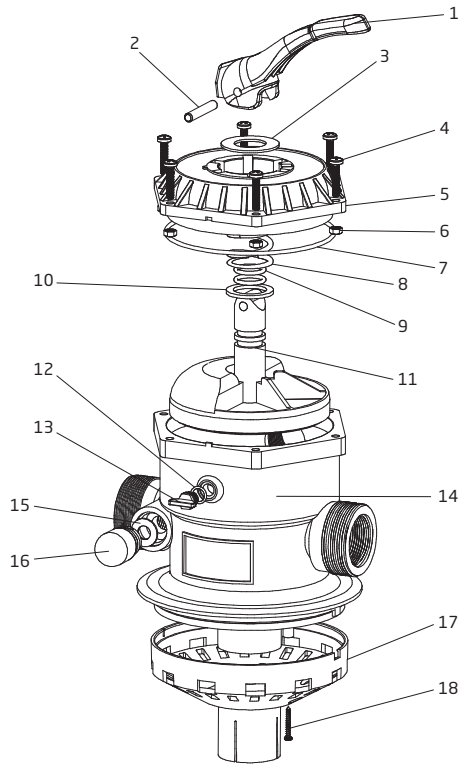

# Model 1.5" & 2.0"

## Multiport Valve

### Model: 1.5"

Order#	Drawing #	Description	List Price (\$)
7200009601	12 & 13	Plug w/ O-ring	4.60
473040010800	14	Main Body	69.10
889060050000	15 & 16	Sight Glass w/ O-ring	7.30
473040040800	17	Bottom Transition Cover	24.40
521201000000	18	Screw - Bottom Transition Cover	2.50
647003046500	1-3 & 5-11	Key Stem Assembly	78.00
647304071000		Valve Complete (1.5")	147.10

### Model: 2.0"

Order#	Drawing #	Description	List Price (\$)
473090750000	1	Body w/ Bottom Transition Cover	249.30
488906090000	12 & 13	Sight Glass w/ O-ring	8.20
7200009601	14 & 15	Plug w/ O-ring	4.60
647003117800	3-10 & 16	Key Stem Assembly	120.00
647309071000		Valve Complete (2.0")	338.20