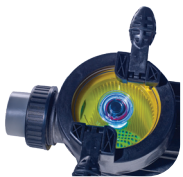

# BADU<sup>®</sup> EcoMV

High Performance, Medium Head  
Variable Speed Swimming Pool Pump

### Premium Energy Efficiency Variable Speed

Order #	Model #	THP	Volts	Motor/Frame	Speed	List Price
IG245-V270T-000	BADU EcoMV/72-V	2.7	230	EE*/TEFC/56	variable	\$1,927.00
IG245-V270T-S00	BADU EcoMV/72-V (SVRS)	2.7	230	EE*/TEFC/56	variable	2,096.00

\*EE = Premium energy efficient motor  
V-Green™ variable speed motor for maximum energy efficiency

Clear Lid with a built-in LED light for easier viewing of critters and debris in low light conditions.