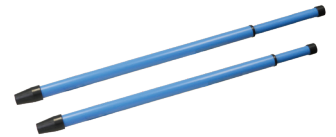

Badu[®]Jet Imperial

SwimJet System

Pricing

Single Phase System with GFCI

Order #	Description	List Price
<i>System without Hand Rail</i>		
JS421-8411F-100	BaduJet Imperial SwimJet System complete consisting of Dual Nozzle Jet Housing, LED Light, Stainless Steel Ring Cover, Massage Hose, Control Box, and 4.0 HP Pump Model 21-80/33GS	\$7,638.00
<i>System with Stainless Steel Hand Rail</i>		
JS421-2411F-100	BaduJet Imperial SwimJet System complete consisting of Dual Nozzle Jet Housing, LED Light, Stainless Steel Ring Cover and Hand Rail, Massage Hose, Control Box, and 4.0 HP Pump Model 21-80/33GS	8,038.00
JS421-2411F-1SS	BaduJet Imperial Deluxe SwimJet System complete consisting of Dual Nozzle Jet Housing, All Stainless Steel dual jet nozzles, controls, buttons, ring cover and hand rail. LED Light, Massage Hose, 4.0 HP Pump Model 21-80/33GS and Control Box	9,612.00

(Please call Speck Customer Service at (800) 223-8538 for Three Phase Systems)

Winter Cover

Nozzle Adjustment Tool

Accessories

Order #	Description	List Price
2326000039K	Jet Nozzle Upgrade Kit (<i>Perfect for swimjet systems sold between 1/2015-6/2016</i>)	\$ 20.00
2300003310	Massage Hose with Pulsator 15' & Hand Grip	286.80
2300022010	Cap with Hand Grip to Close one Nozzle	68.60
2326000010K	Winter Cover Kit	220.40
2326000036	Multi-color LED light	186.10
2326000038	Blue LED light	186.10
2300011200	BADU Swim Mirror - 24" x 32" polished stainless steel with a PVC backing	302.00