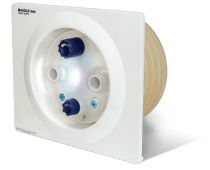

Badu[®]Jet super-sport //

SwimJet System

Pricing

Single Phase System with GFCI

Order #	Description	List Price
JS414-2400M-1SW	BaduJet super-sport SwimJet System complete consisting of Dual Nozzle Jet Housing LED Light, Massage Hose, 4.0 HP Pump Model 21-80/33GS and Control Box	\$7,321.00

(Please call Speck Customer Service at (800) 223-8538 for Three Phase Systems)

Winter Cover

Nozzle Adjustment Tool

Accessories

Order #	Description	List Price
2326000039K	Jet Nozzle Upgrade Kit (Perfect upgrade for swimjet systems sold between 1/2015-6/2016)	\$ 20.00
2300003310	Massage Hose with Pulsator 15' & Hand Grip	286.80
2300022010	Cap with Hand Grip to Close one Nozzle	68.60
2326000010K	Winter Cover Kit	220.40
2326000036	Multi-color LED light	186.10
2326000038	Blue LED light	186.10
2300011200	BADU Swim Mirror - 24" x 32" polished stainless steel with a PVC backing	302.00